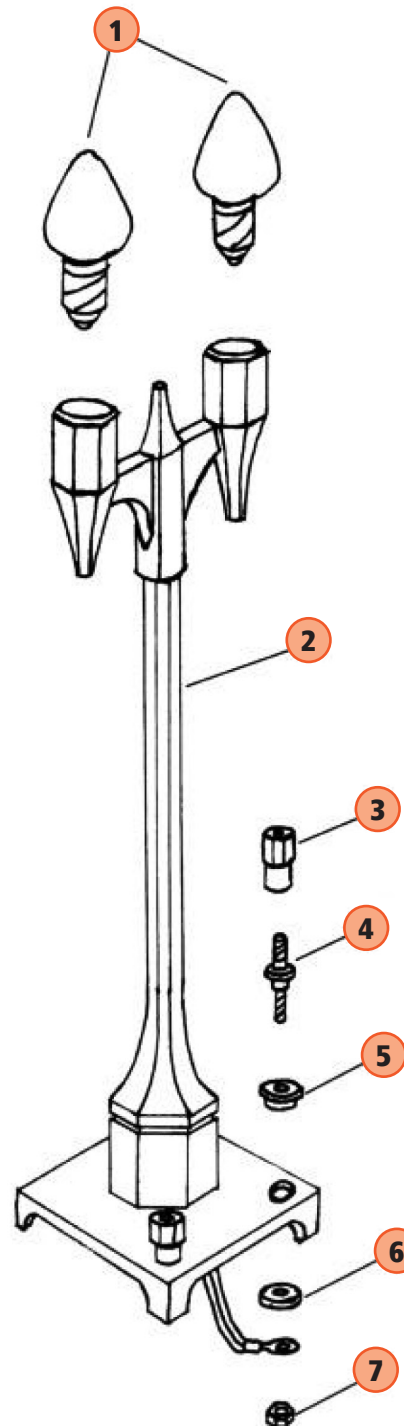

#580-2 LAMP

1. **TP-MS00108**
  BULB
2. **UNDEFINED**
3. **TP-MS00100**
  TERMINAL THUMBSCREW
4. **TP-MS00101**
  TERMINAL POST THREADED
5. **TP-MS00102**
  INSULATOR TERMINAL POST
6. **TP-MS00103**
  WASHER INSULATOR
7. **TP-MS00104**
  NUT TERMINAL POST