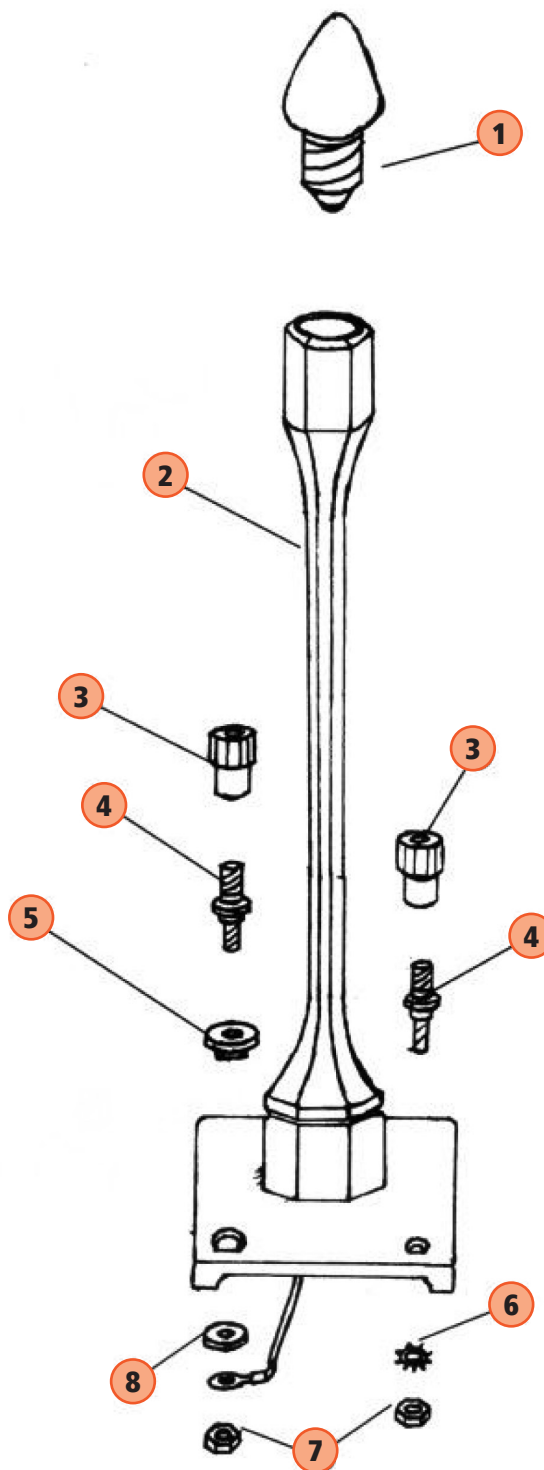

#35 LAMP

1. TP-3500001
SCREW
2. TP-3500002
LAMP TOP
3. TP-3500003
LENS
4. TP-3500004
BRACKET
5. TP-MS00018
BULB
6. UNDEFINED
7. TP-3500005
TERMINAL BOARD

#70 YARD LAMP

1. **TP-MS00112**
BULB
2. **UNDEFINED**
3. **TP-MS00106**
TERMINAL THUMBSCREW
4. **TP-MS00101**
TERMINAL POST THREADED
5. **TP-MS00102**
INSULATOR TERMINAL POST
6. **TP-MS00104**
NUT TERMINAL POST
7. **TP-MS00103**
WASHER INSULATOR

#580-1 LAMP

1. **TP-MS00108**
BULB
2. **UNDEFINED**
3. **TP-MS00100**
TERMINAL THUMBSCREW
4. **TP-MS00101**
TERMINAL POST THREADED
5. **TP-MS00102**
INSULATOR TERMINAL POST
6. **TP-MS00105**
WASHER LOCK
7. **TP-MS00104**
NUT TERMINAL POST
8. **TP-MS00103**
WASHER INSULATOR