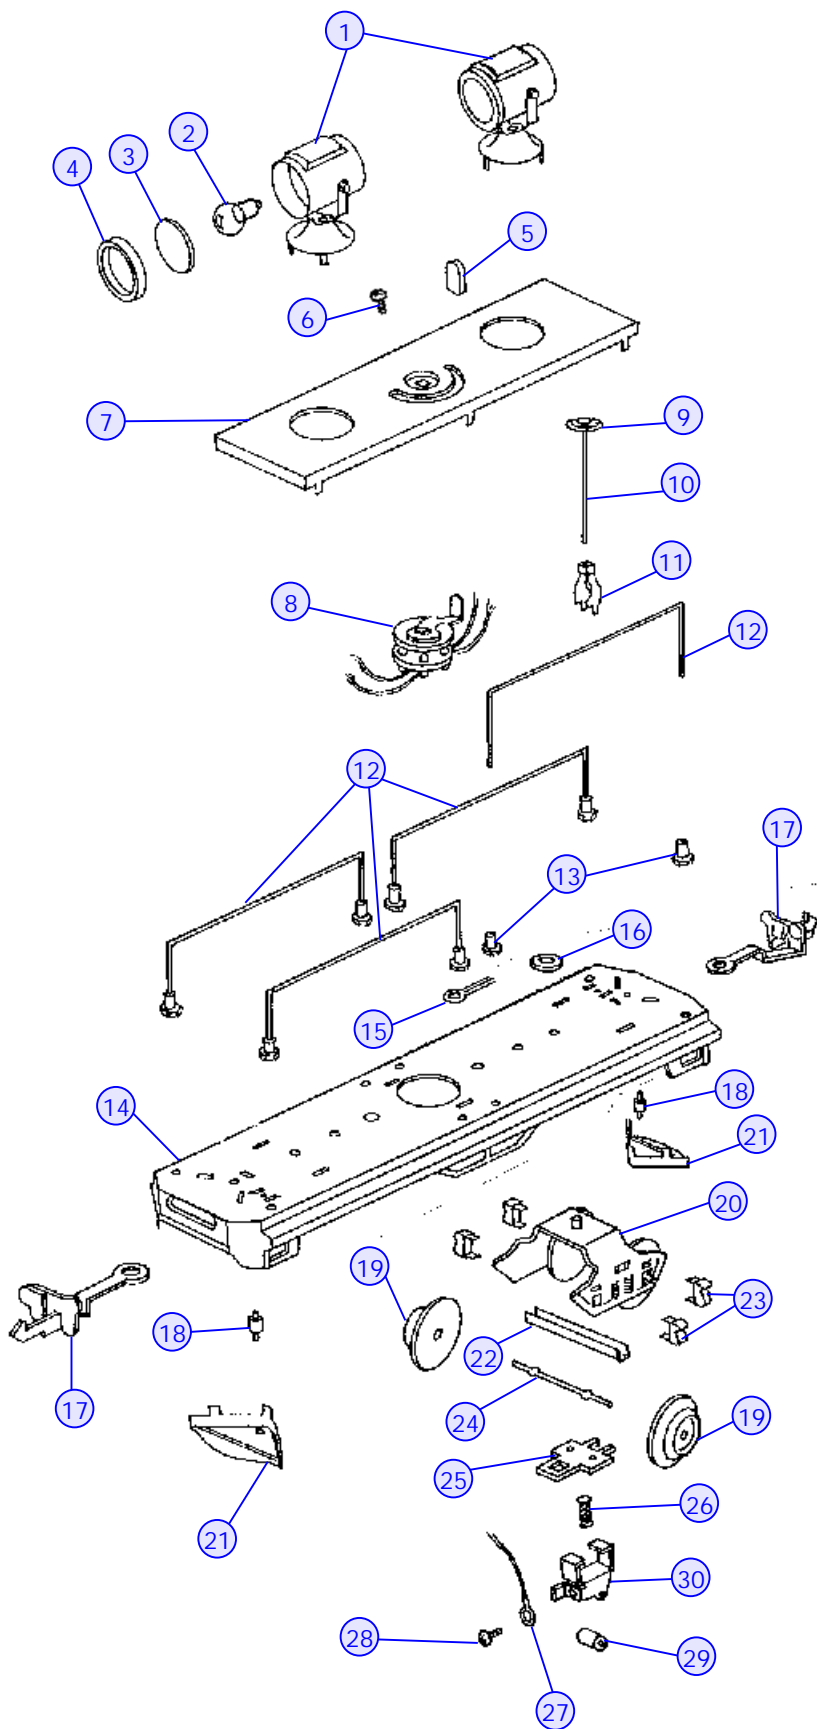

No. 520 Searchlight Car

1. TP-SF00050
  Searchlight Complete (Brass)
2. TP-SF00051
   Searchlight Complete (Nickel)
2. TP-MS00016 - Bulb
3. TP-SF00052 - Searchlight Plastic Lens
4. TP-SF00053 - Searchlight Ring (Brass)
6. TP-SF00054 - Searchlight Ring (Nickel)
5. TP-8400010 - Handle Plastic
6. TP-MS00055 - Screw 4/40 X 3/16
7. TP-SF00100
  Searchlight Mounting Base (Nickel)
8. TP-MS00049
  Manual Reverse Switch w/o Handle
9. TP-OF00010
  Brakewheel (Brass) w/Caps
12. TP-OF00011
    Brakewheel (Nickel) w/Caps
10. TP-OF00014 - Brakewheel Shaft (Brass)
14. TP-OF00015 - Brakewheel Shaft (Nickel)
11. TP-SF00021 - Brakewheel Stand (Nickel)
12. Undefined
13. TP-SF00083
  Searchlight Handrail Stanchion (Brass)
18. TP-SF00084
    Searchlight Handrail Stanchion (Nickel)
14. Undefined
15. TP-ST00013 - Cotter Pin
16. TP-OT00028 - Washer
17. TP-MS00020
  Coupler Long Shank w/Spring
18. TP-MS00026 - Coupler Pin
19. TP-ST00038 - Wheel
20. TP-SP00076
  Truck 4 Wheel w/Pickup (Nickel)
21. TP-MS00025 - Coupler Pocket
22. TP-ST00036 - Truck Crossbrace
23. TP-MS00041 - Journal (Brass)
29. TP-MS00042 - Journal (Nickel)
30. TP-MS00043 - Journal (Copper)
24. TP-ST00010 - Axle
25. TP-MS00036 - Fiber Insulator
26. TP-MS00052 - Pickup Spring
27. Undefined
28. TP-MS00055 - Screw 4/40 X 3/16
29. TP-MS00051 - Pickup Roller
30. TP-MS00050 - Pickup Bracket