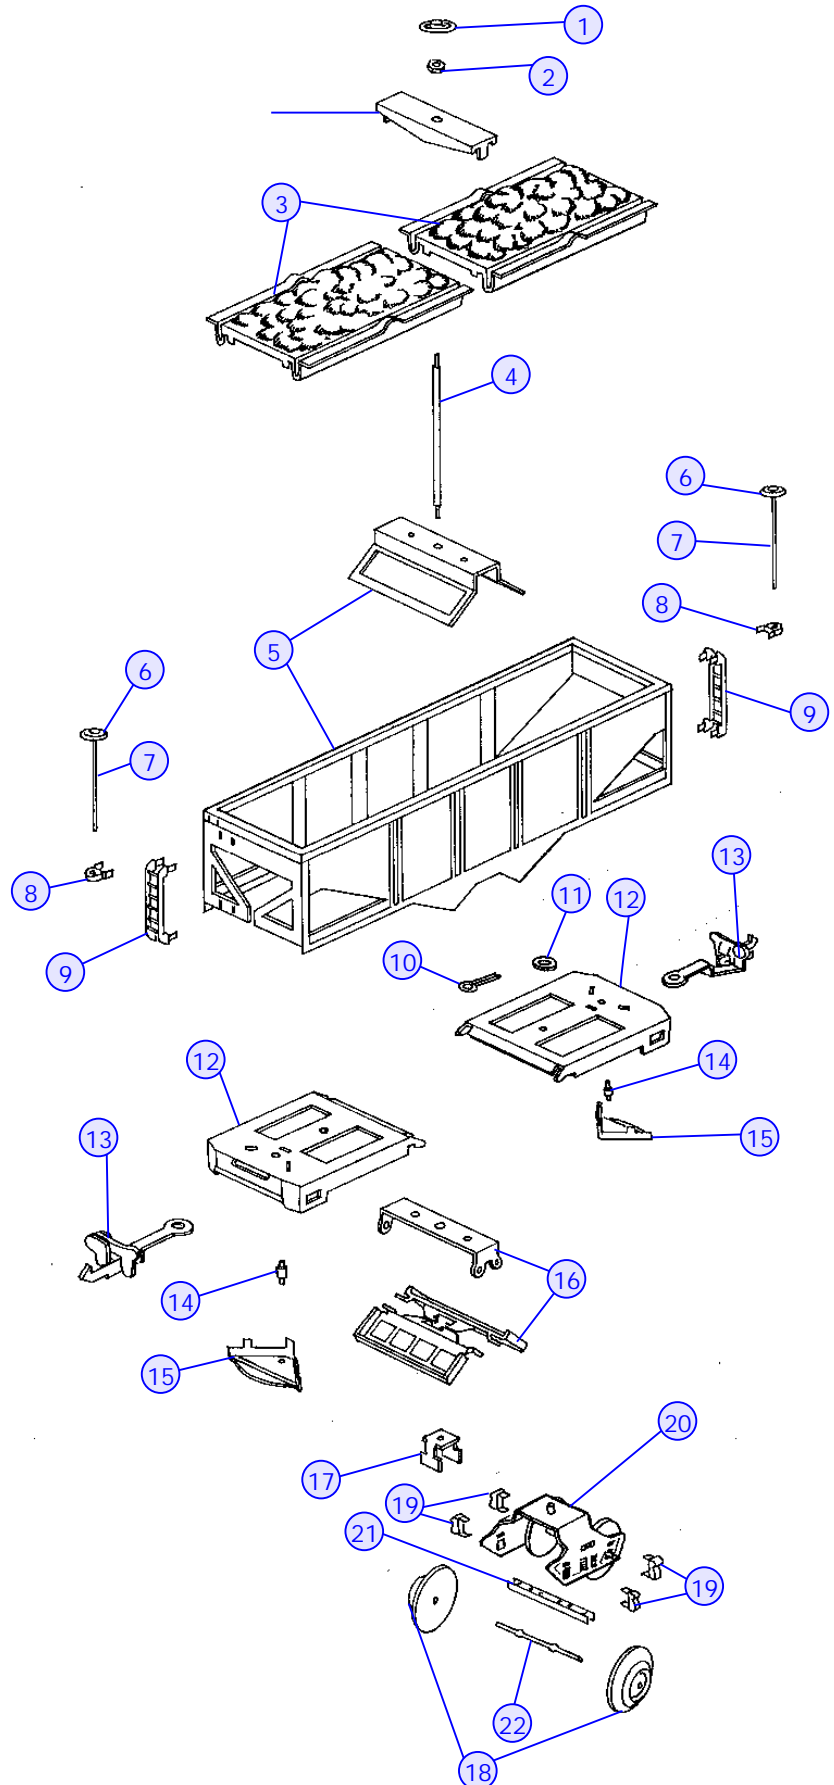

No. 516 Hopper Car

1. TP-SF00105
  Hopper Brake Wheel (Brass)
2. TP-OF00030
   Hopper Brake Wheel (Nickel)
2. TP-MS00074 - Nut 4/40
3. TP-SF00043 - Hopper Coal Pile
4. Undefined
5. Undefined
6. TP-MS00010
  Brakewheel (Brass) w/ Caps
8. TP-MS00011
   Brakewheel (Nickel) w/ Caps
7. TP-SF00019
  Brake Wheel Shaft (Brass)
10. TP-SF00073
    Brake Wheel Shaft (Nickel)
8. TP-SF00017
  Brake Wheel Stanchion (Brass)
12. TP-SF00018
    Brake Wheel Stanchion (Nickel)
9. Undefined
10. TP-ST00013 - Cotter Pin
11. TP-OT00028 - Washer
12. Undefined
13. TP-MS00020
  Coupler Long Shank w/Spring
14. TP-MS00026- Coupler Pin
15. TP-MS00025 - Coupler Pocket
16. Undefined
17. Undefined
18. TP-ST00038 - Wheel
19. TP-MS00041 - Journal (Brass)
24. TP-MS00042 - Journal (Nickel)
25. TP-MS00043 - Journal (Copper)
20. TP-ST00028 - Truck w/o Pickup
21. TP-ST00036 - Truck Crossbrace
22. TP-ST00010 - Axle