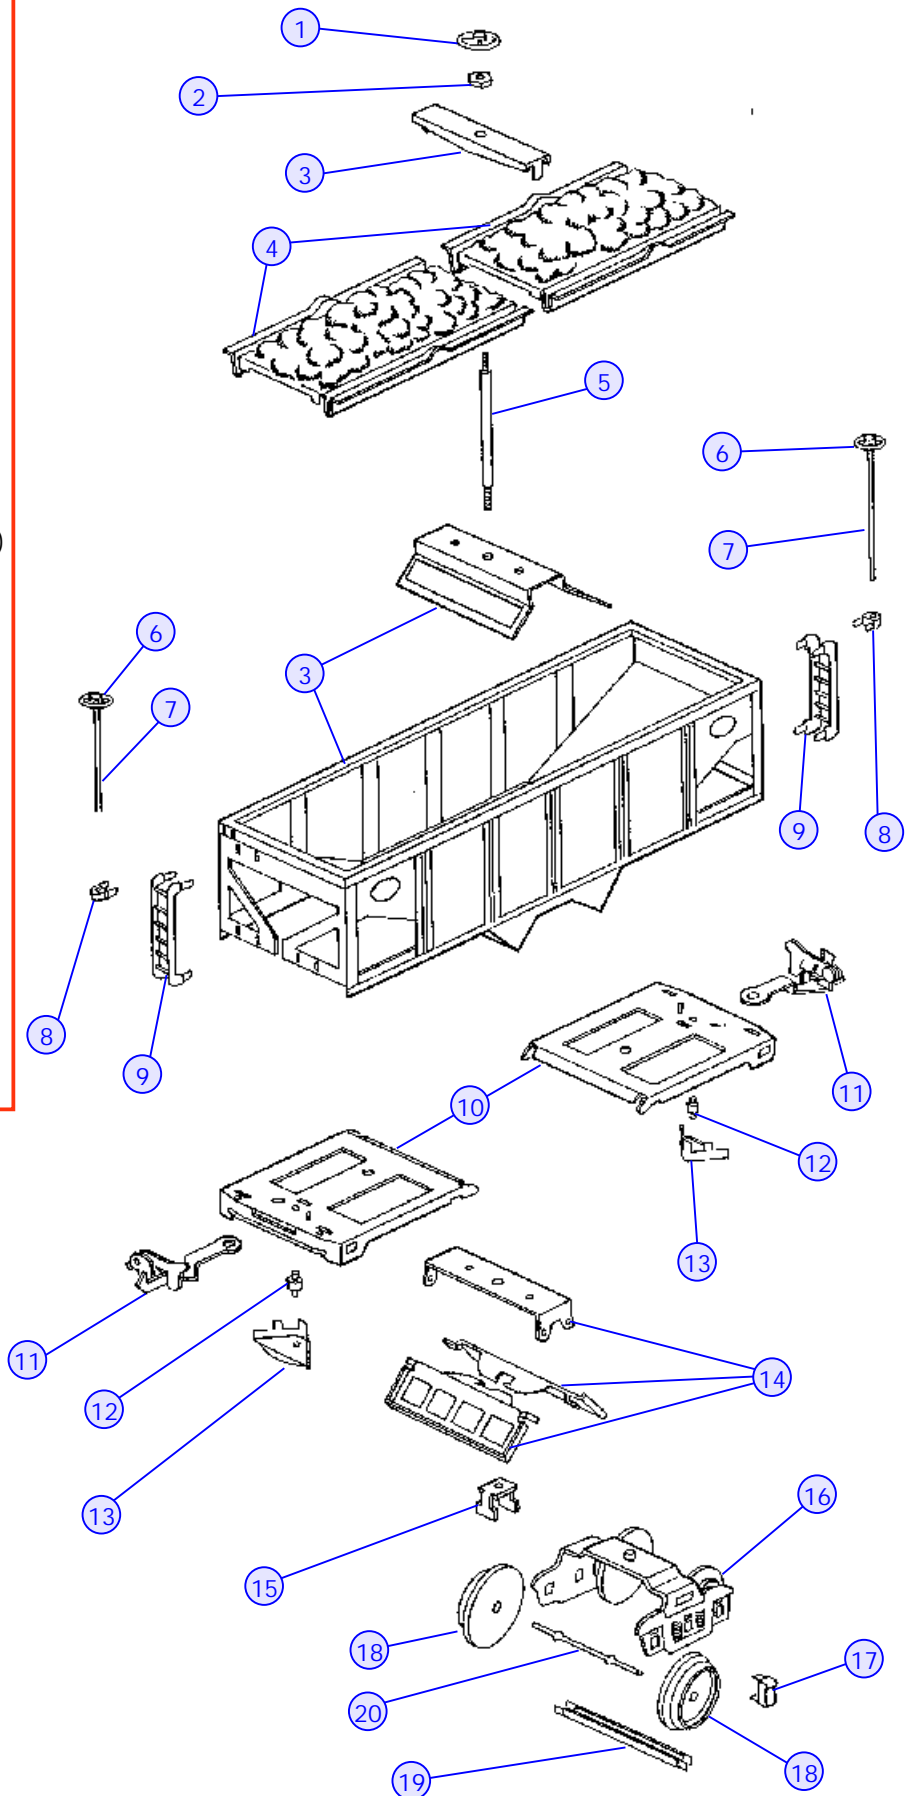

No. 216 Hopper Car

1. TP-SF00105
  Hopper Brake Wheel (Brass)
2. TP-OF00030
   Hopper Brake Wheel (Nickel)
2. TP-MS00074 - Nut 4/40
3. Undefined
4. TP-SF00042
  Hopper Coal Pile 2 Per Car
5. Undefined
6. TP-MS00010
  Brakewheel (Brass) w/ Caps
8. TP-MS00011
   Brakewheel (Nickel) w/ Caps
7. TP-SF00073
  Brake Wheel Shaft (Nickel)
8. TP-SF00017
  Brake Wheel Stanchion (Brass)
9. Undefined
10. Undefined
11. TP-MS00020
  Coupler Long Shank w/Spring
12. TP-MS00026- Coupler Pin
13. TP-MS00025 - Coupler Pocket
14. TP-SF00041
  Hopper Door Assembly
15. Undefined
16. TP-SF00063 - Truck w/o Pickup
17. TP-MS00041 - Journal (Brass)
  TP-MS00042 - Journal (Nickel)
  TP-MS00043 - Journal (Copper)
18. TP-SP00085 -Wheel
19. TP-SF00066 - Truck Crossbrace
20. TP-SF00010 - Axle