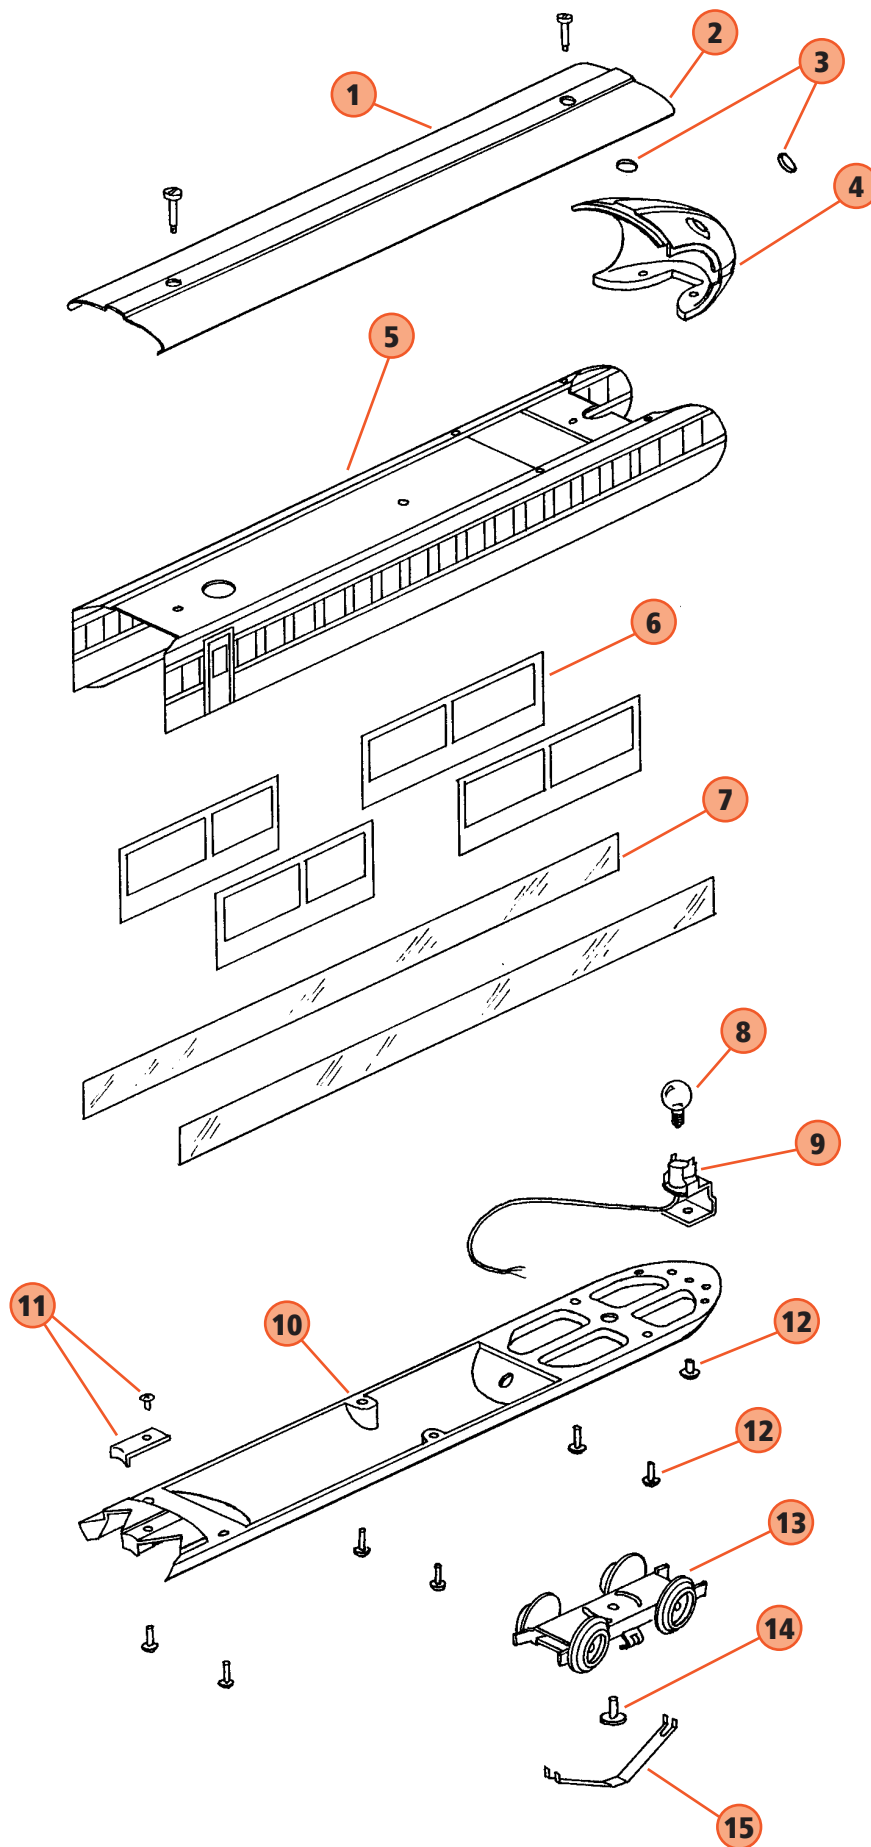

#35 LAMP

1. TP-3500001
SCREW
2. TP-3500002
LAMP TOP
3. TP-3500003
LENS
4. TP-3500004
BRACKET
5. TP-MS00018
BULB
6. UNDEFINED
7. TP-3500005
TERMINAL BOARD

#70 YARD LAMP

1. **TP-MS00112**
BULB
2. **UNDEFINED**
3. **TP-MS00106**
TERMINAL THUMBSCREW
4. **TP-MS00101**
TERMINAL POST THREADED
5. **TP-MS00102**
INSULATOR TERMINAL POST
6. **TP-MS00104**
NUT TERMINAL POST
7. **TP-MS00103**
WASHER INSULATOR