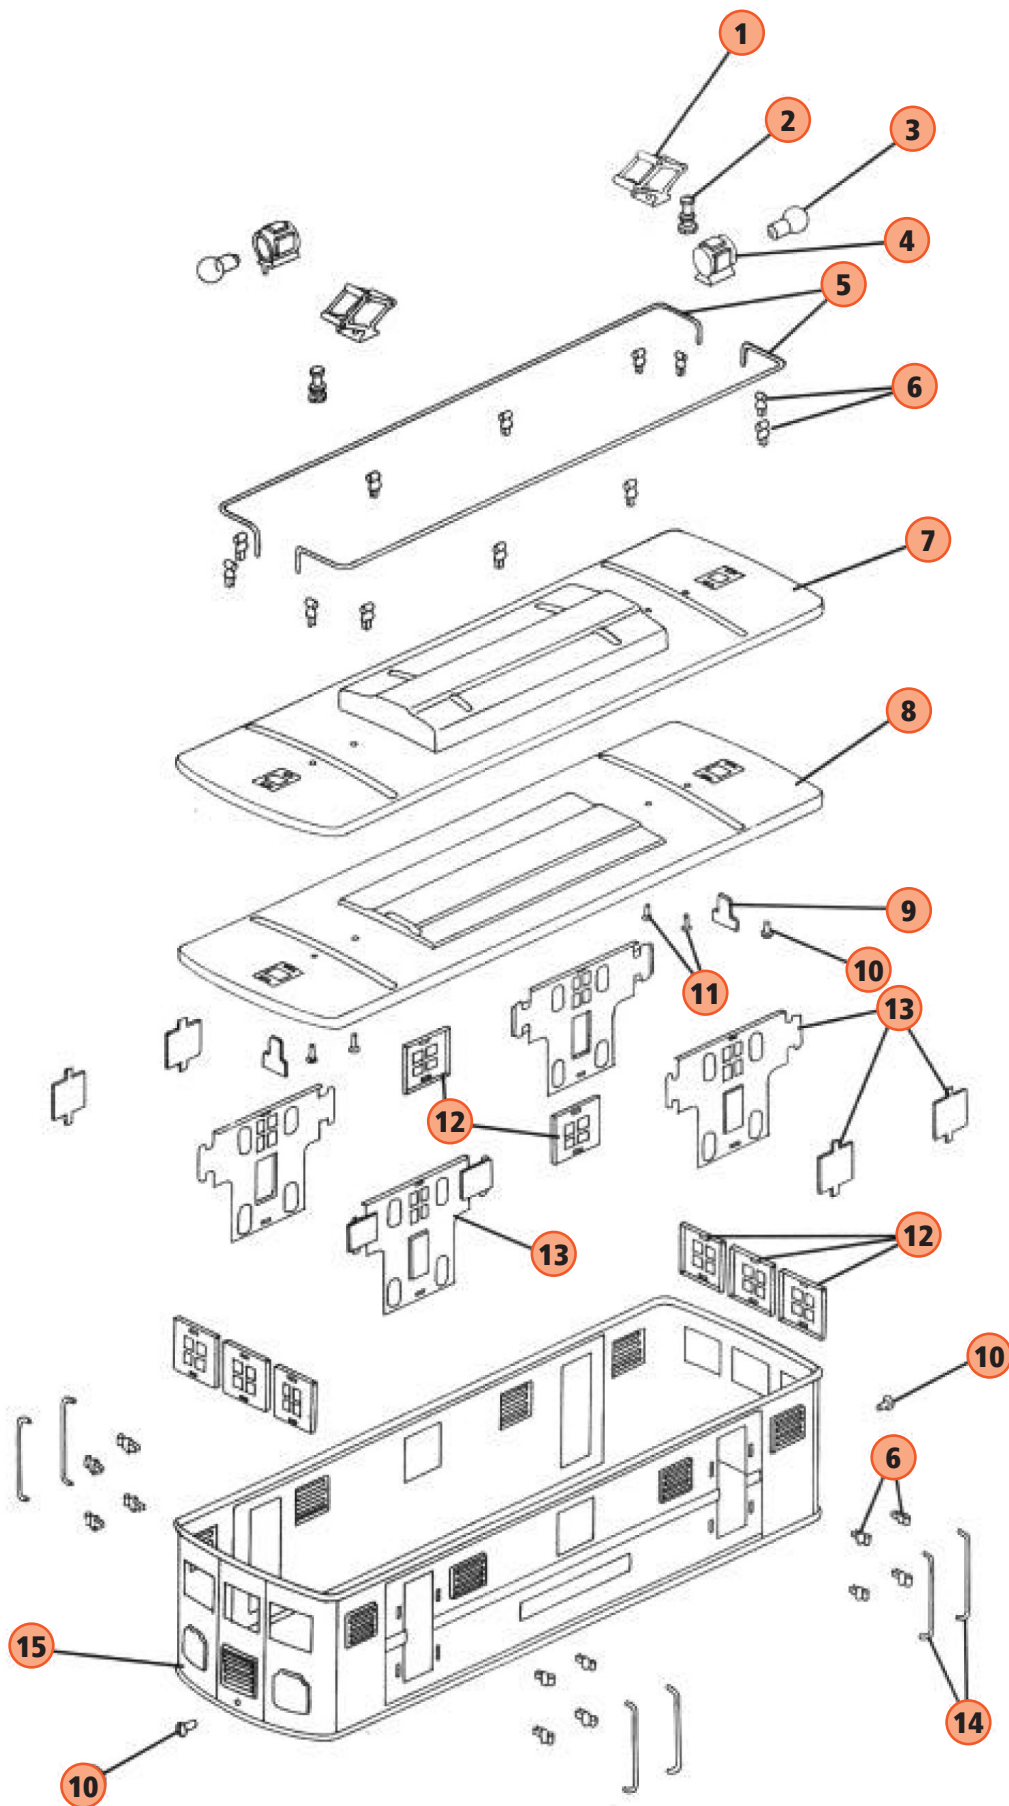

NO. 9E ELECTRIC LOCOMOTIVE: CAB VIEW

1. **TP-SE00028**
  PANTOGRAPH ((BRASS))
2. **TP-SE00038**
  WHISTLE LARGE (BRASS)
3. **TP-SE00039**
   WHISTLE LARGE (NICKEL)
3. **TP-MS00016**
  BULB
4. **TP-SE00015**
  HEADLIGHT GOLD CAST
6. **TP-SE00016**
   HEADLIGHT (NICKEL) CAST
5. **UNDEFINED**
6. **TP-MS00071**
  HANDRAIL STANCHIONS (BRASS)
9. **TP-MS00039**
   HANDRAIL STANCHIONS (NICKEL)
7. **UNDEFINED**
8. **UNDEFINED**
9. **TP-MS00038**
  HEADLIGHT INSERT
10. **TP-MS00059**
  SCREW 6/32 X 3/16
11. **TP-MS00056**
  SCREW 4/40 X 1/4
12. **TP-SL00132**
  WINDOW (BRASS)
13. **UNDEFINED**
14. **TP-SE00048**
  HAND RAIL (BRASS)
18. **TP-SE00051**
    HAND RAIL (NICKEL)
15. **UNDEFINED**