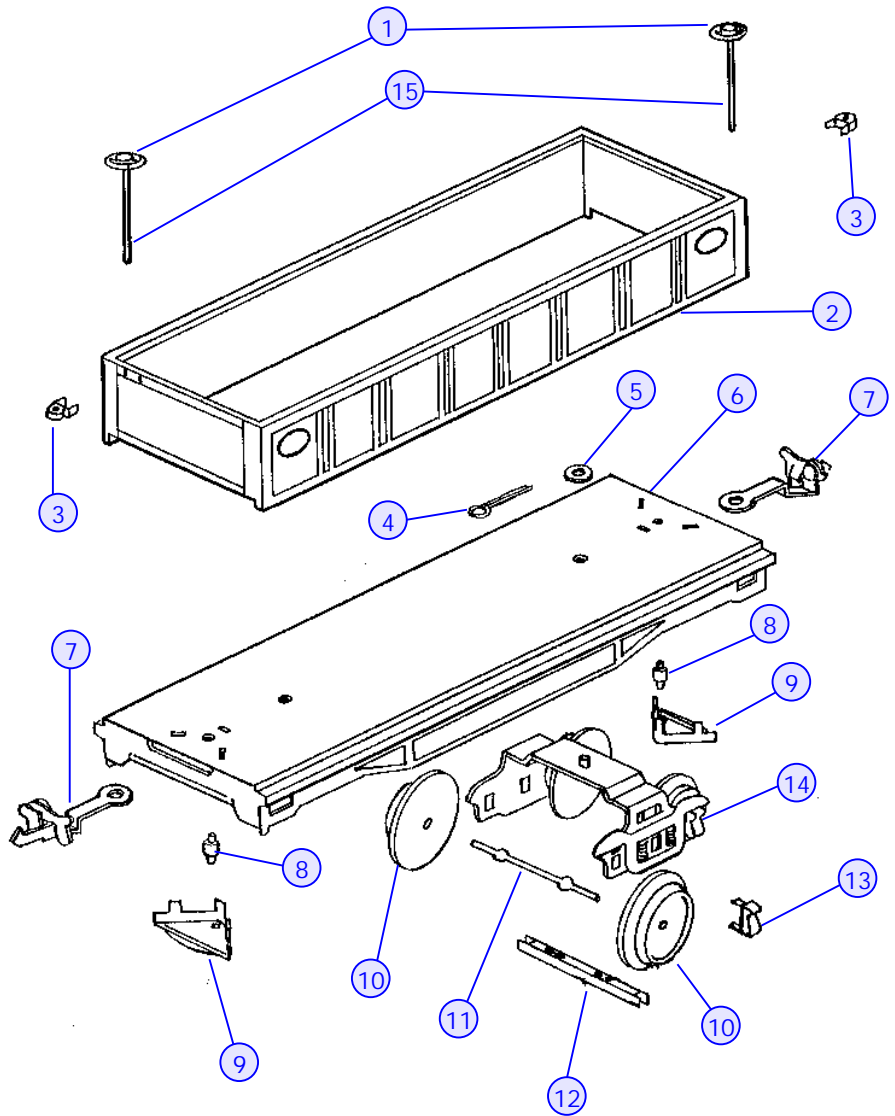

No. 212 Flat Car

1. TP-MS00010
  Brakewheel (Brass) w/ Caps
2. TP-MS00011
   Brakewheel (Nickel) w/ Caps
2. Undefined
3. TP-SF00017
  Brakewheel Stanchion (Brass)
5. TP-SF00018
   Brakewheel Stanchion (Nickel)
4. TP-ST00013
  Cotter Pin
5. TP-OT00028
  Washer
6. Undefined
7. TP-MS00020
  Coupler Long Shank w/Spring
8. TP-MS00026
  Coupler Pin
9. TP-MS00025
  Coupler Pocket
10. TP-SF00085
  Shaft & Worm for Operating Cab
11. TP-SF00010
  Axle
12. TP-SF00066
  Truck Crossbrace
13. TP-MS00041
  Journal (Brass)
16. TP-MS00042
    Journal (Nickel)
17. TP-MS00043
    Journal (Copper)
14. TP-SF00063
  Truck w/o Pickup
15. TP-SF00020
  Brake Wheel Shaft (Brass)