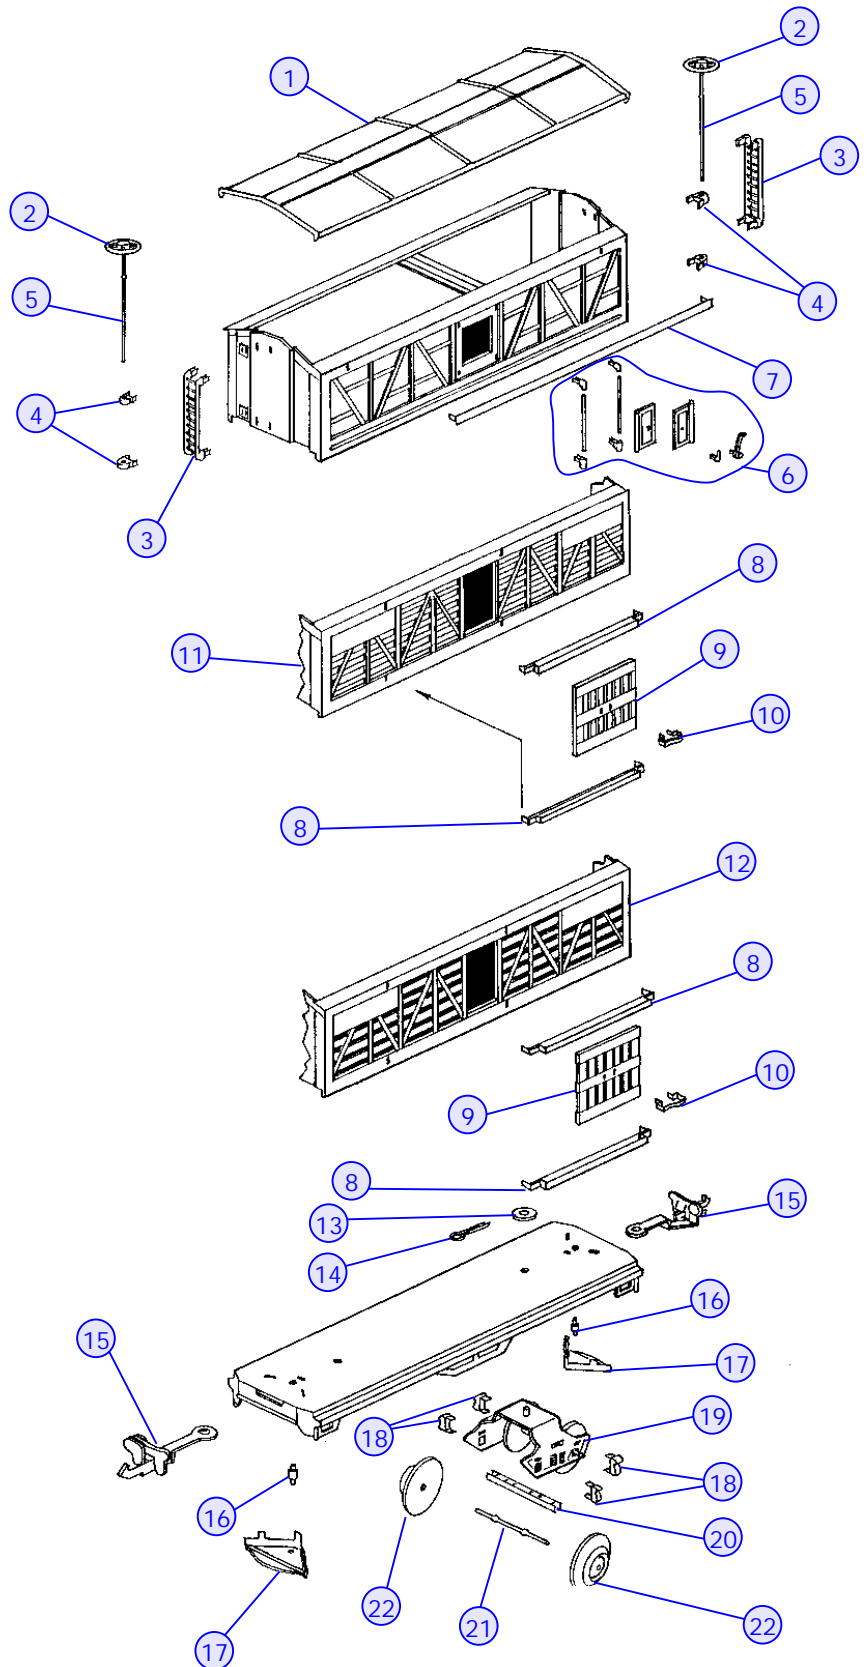

1. TP-SF00080 - Roof
2. TP-MS00010
  Brakewheel (Brass) w/ Caps
  TP-MS00011
  Brakewheel (Nickel) w/ Caps
3. TP-SF00044 - Ladder (Brass)
  TP-SF00045 - Ladder (Nickel)
4. TP-SF00017
  Brake Wheel Stanchion (Brass)
  TP-SF00018
  Brake Wheel Stanchion (Nickel)
5. TP-SF00019
  Brake Wheel Shaft (Brass)
  TP-SF00073
  Brake Wheel Shaft (Nickel)
6. TP-SF00088
  Door Reefer (Nickel) Complete Set with Latches
  TP-SF00032
  Door Reefer (Brass) Complete Set with Latches
7. Undefined
8. TP-SF00031- Door Runner
9. TP-SF00030 - Door (Cattle Car)
10. TP-MS00028
  Door Handle (Brass)
  TP-MS00029
  Door Handle (Nickel)
11. Undefined
12. Undefined
13. TP-OT00028 - Washer
14. TP-ST00013 - Cotter Pin
15. TP-MS00020
  Coupler Long Shank w/Spring
16. TP-MS00026 - Coupler Pin
17. TP-MS00025 - Coupler Pocket
18. TP-MS00041
  Journal Brass
  TP-MS00042
  Journal Nickel
  TP-MS00043
  Journal Copper
19. TP-ST00028 - Truck w/o Pickup
20. TP-ST00036 - Truck Crossbrace
21. TP-ST00010 - Axle
22. TP-ST00038 - Wheel