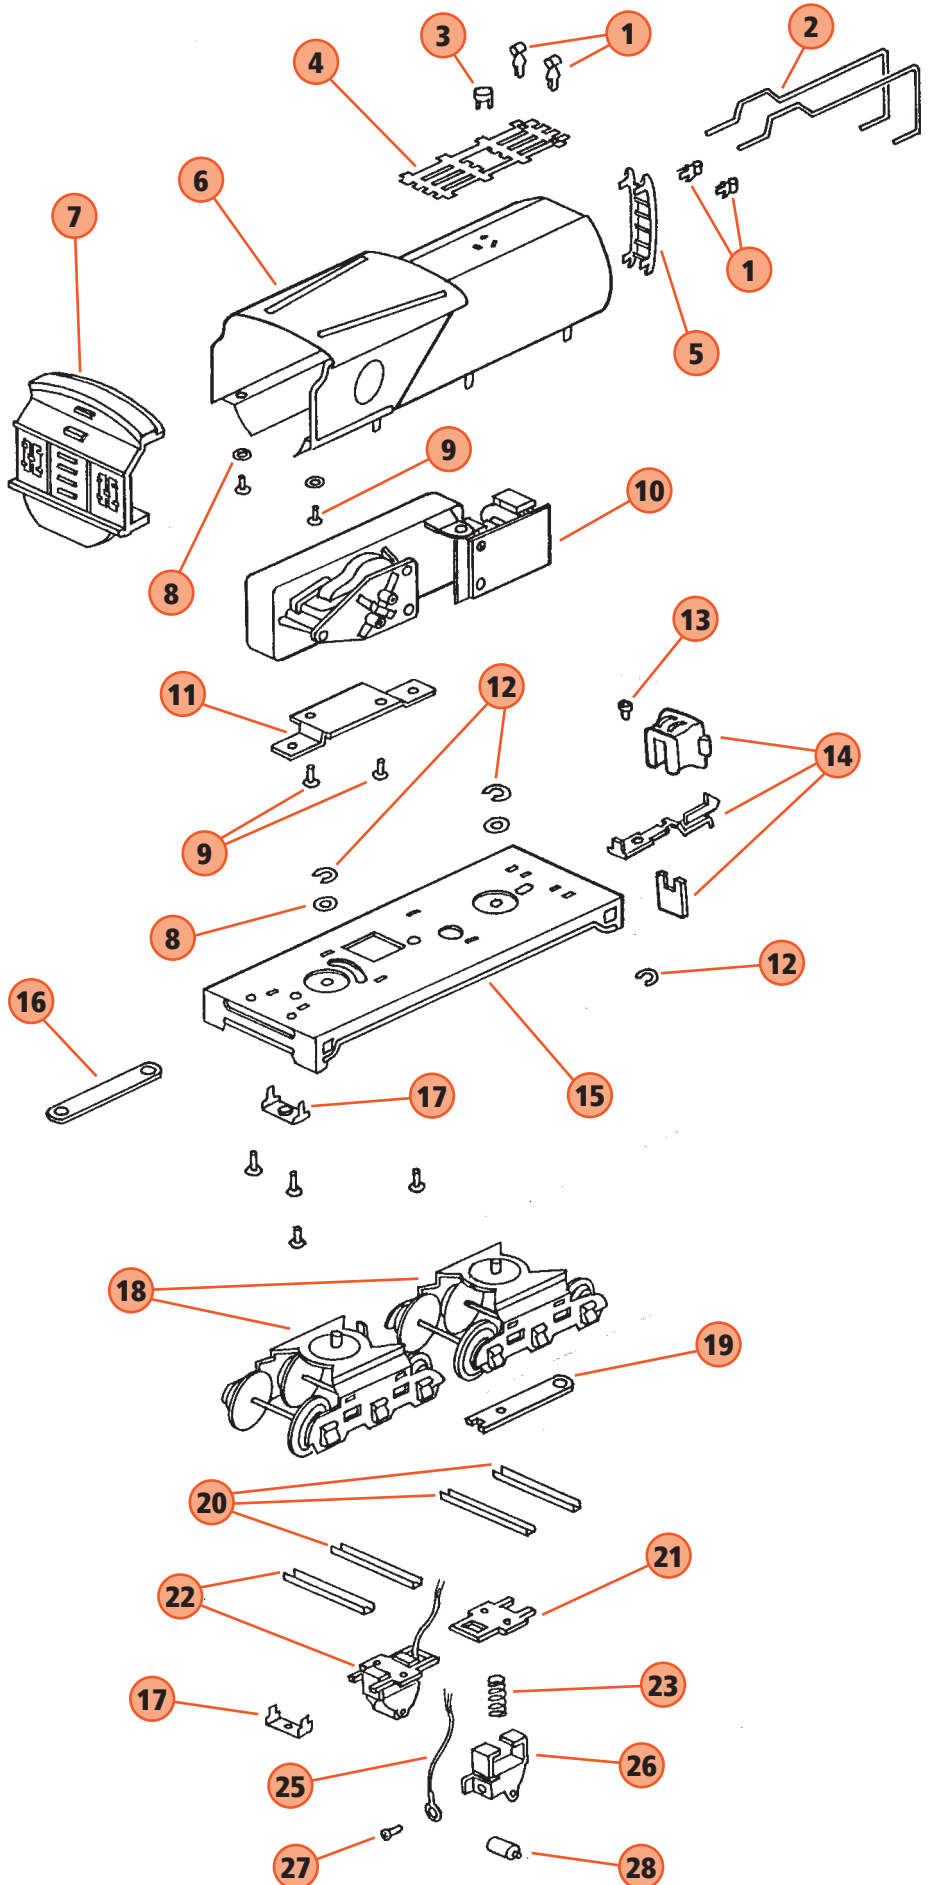

NO. 260 & 263 STEAM LOCOMOTIVE: TENDER VIEW

1. **TP-MS00071**
  HANDRAIL STANCHIONS (BRASS)
2. **TP-MS00039**
   HANDRAIL STANCHIONS
   (NICKEL) 50 PER BAG
2. **TP-OT00016**
  DECK RAIL (NICKEL)
3. **TP-ST00017**
  DOME SMALL (BRASS)
5. **TP-ST00018**
   DOME SMALL (NICKEL)
4. **TP-OT00015**
  DECK (NICKEL) PLATED
5. **TP-ST00020**
  LADDER (BRASS)
8. **TP-ST00021**
   LADDER (NICKEL)
6. **UNDEFINED**
7. **TP-OT00023**
  TENDER CAST FRONT W/O WHISTLE
11. **TP-OT00022**
    TENDER CAST FRONT (UNPAINTED)
12. **TP-OT00031**
    TENDER CAST FRONT (BLUE)
13. **TP-OT00032**
    TENDER CAST FRONT (GRAY)
14. **TP-OT00033**
    TENDER CAST FRONT (BLACK)
8. **TP-OT00028**
  WASHER
9. **TP-MS00055**
  SCREW 4/40 X 3/16
10. **TP-ST00040**
  WHISTLE
11. **TP-OT00034**
  TENDER WHISTLE MOUNTING KIT
12. **TP-OT00013**
  C-CLIP
13. **TP-OT00012**
  BOX COUPLER REVERT
14. **TP-OT00011**
  BOX COUPLER NON OPERATING
15. **UNDEFINED**
16. **TP-ST00019**
  DRAWBAR
17. **TP-ST00014**
  COUPLER POCKET SQUARE
18. **TP-OT00024**
  TRUCK 6 WHEEL W/PICKUP
26. **TP-OT00025**
    TRUCK 6 WHEEL W/O PICKUP
19. **UNDEFINED**
20. **TP-OT00027**
  TRUCK CROSSBRACE W/O PICKUP
21. **TP-MS00036**
  FIBER INSULATOR
22. **TP-OT00026**
  TRUCK CROSSBRACE W/PICKUP
23. **TP-MS00052**
  PICKUP SPRING
24. **UNDEFINED**
25. **UNDEFINED**
26. **TP-MS00050**
  PICKUP BRACKET
27. **TP-MS00055**
  SCREW 4/40 X 3/16
28. **TP-MS00051**
  PICKUP ROLLER