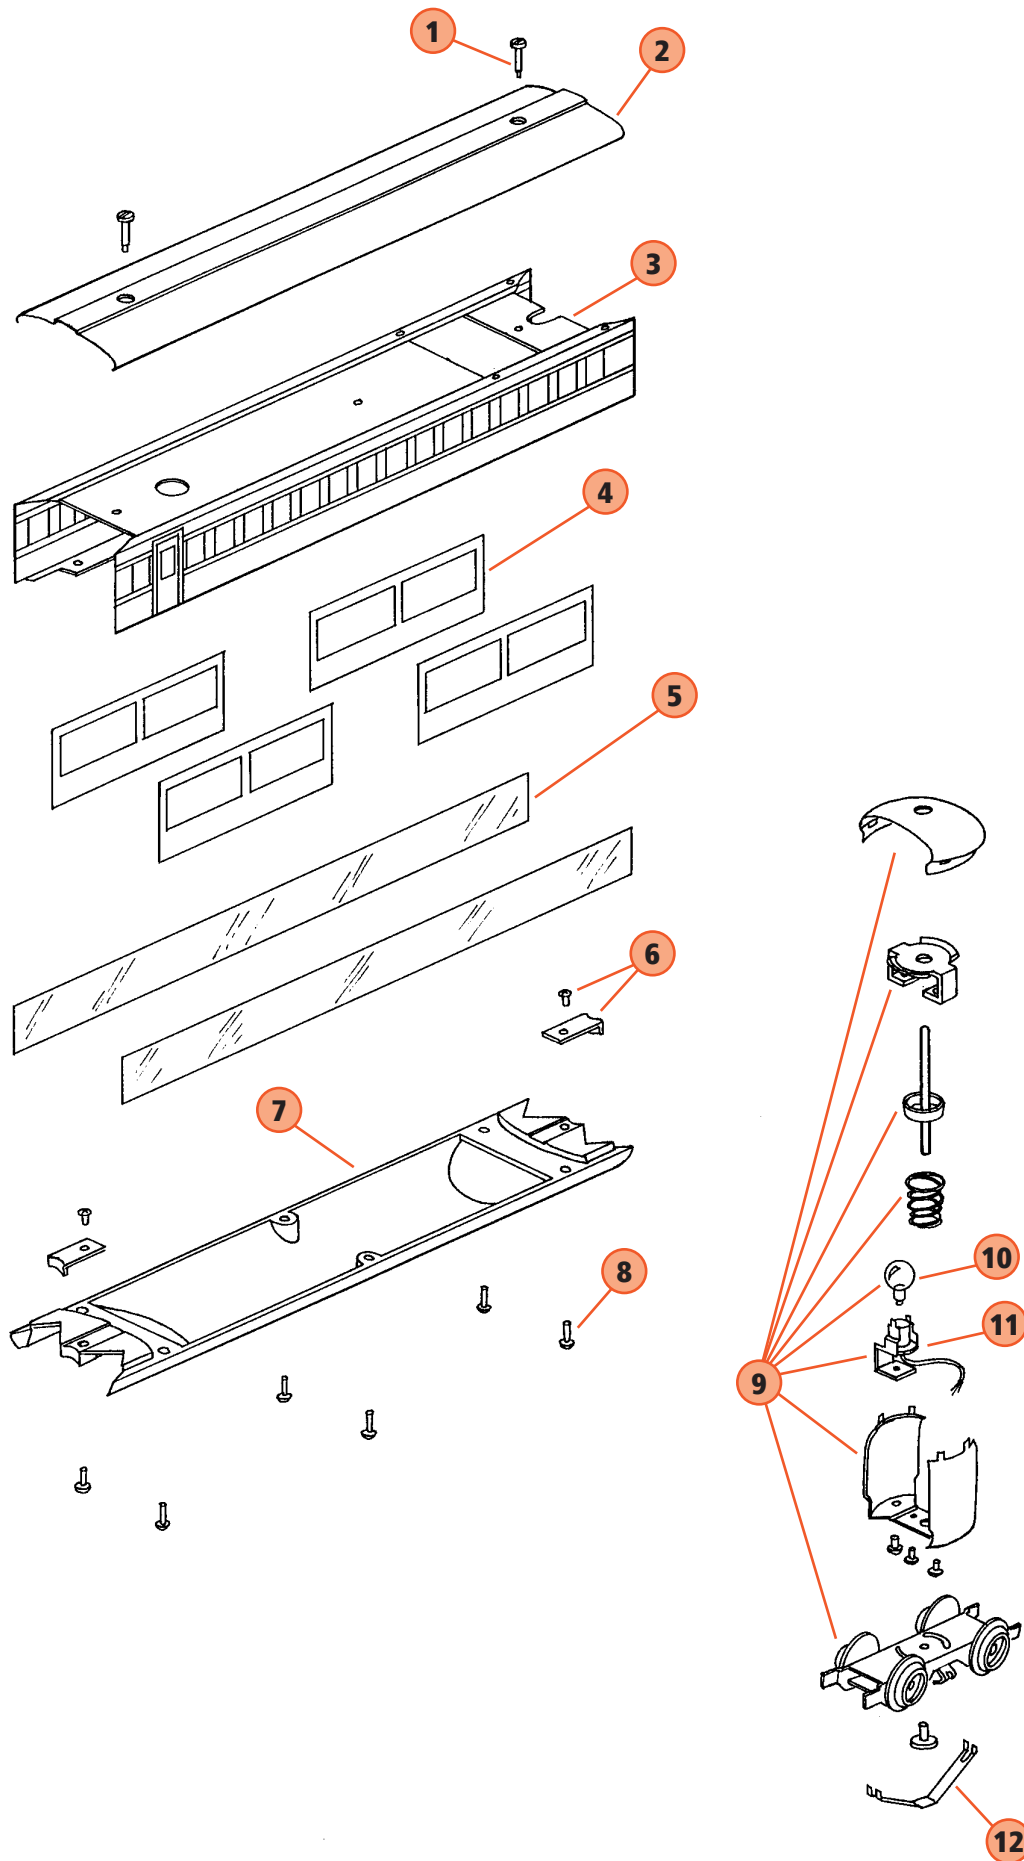

HIAWATHA, UNION PACIFIC, RAILCHIEF COACH CAR 753, 783, 793, 883

1. UNDEFINED
2. UNDEFINED
3. UNDEFINED
4. UNDEFINED
5. UNDEFINED
6. TP-OH00030
  COUPLER HOOK
7. TP-OH00012
  BOTTOM CASTING COACH CAR
8. TP-MS00060
  SCREW 6-32 X 5/16"
9. TP-OH00029
  VESTIBULE UNASSEMBLED
  UNPAINTED
10. TP-OH00040
    VESTIBULE PAINTED HIAWATHA
    COLORS
10. TP-MS00016
  BULB
11. UNDEFINED
12. TP-OH00023
  PICKUP SHOE FOR CAR
  & VESTIBULE