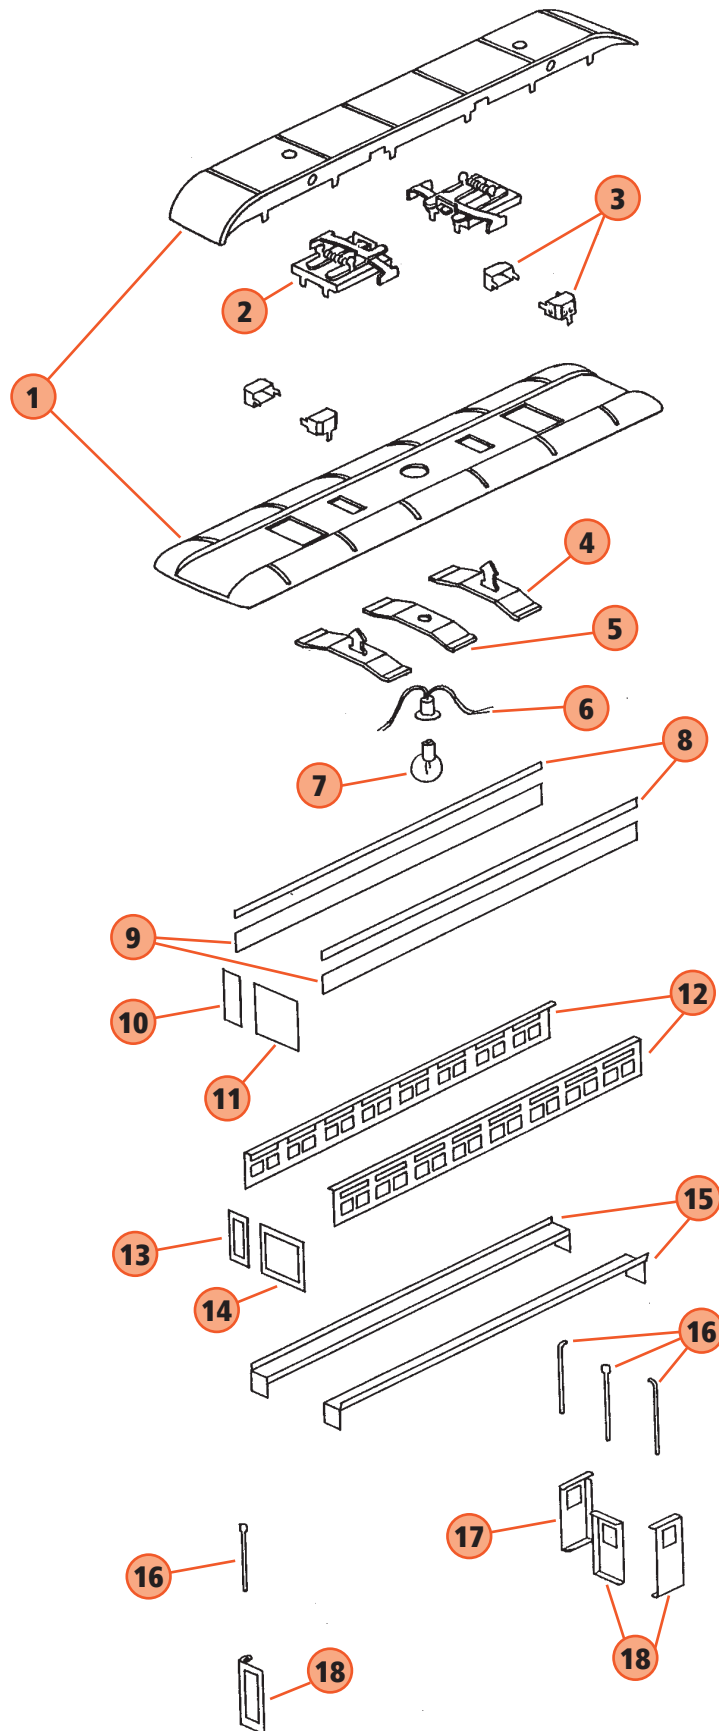

STEPHEN GIRARD OBSERVATION CAR: ROOF AND INTERIOR VIEW

1. **TP-SP00063**
  ROOF UPPER & LOWER
2. **TP-SP00065**
  ROOF LATCH
3. **TP-SP00064**
  ROOF CUPOLA
4. **TP-SP00028**
  CROSS BRACE BODY W/SPIKE
5. **TP-SP00029**
  CROSS BRACE BODY W/LIGHT SOCKET HOLE
6. **TP-MS00045**
  LAMP SOCKET
7. **TP-MS00016**
  BULB
8. **TP-SP00083**
  WINDOW MATERIAL
  LONG BLUE PLASTIC
9. **UNDEFINED**
10. **UNDEFINED**
11. **UNDEFINED**
12. **TP-SP00078**
  WINDOW INSERT
13. **UNDEFINED**
14. **UNDEFINED**
15. **TP-SP00023**
  BENCH
16. **UNDEFINED**
17. **TP-SP00031**
  DOOR LT
18. **TP-SP00030**
  DOOR RT