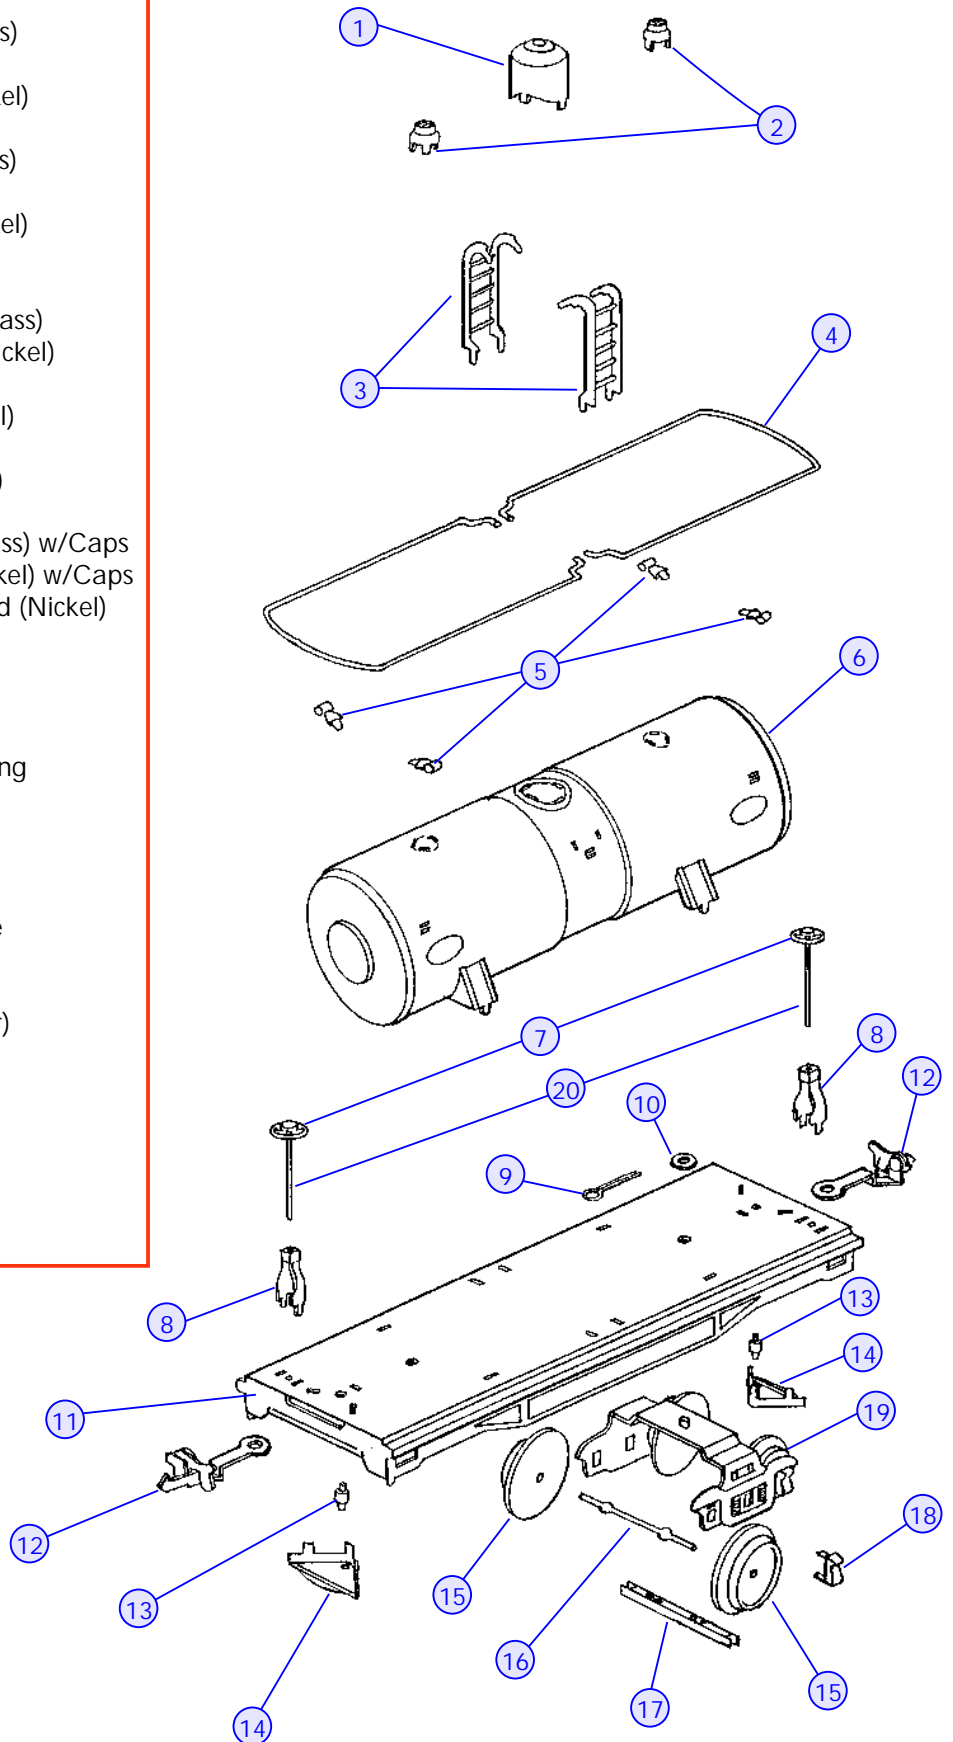

No. 215 Tank Car

1. TP-SF00061
  Tank Car Dome Large (Brass)
2. TP-SF00089
   Tank Car Dome Large (Nickel)
2. TP-SF00062
  Tank Car Dome Small (Brass)
4. TP-SF00090
   Tank Car Dome Small (Nickel)
3. TP-SF00046 - Ladder (Brass)
6. TP-SF00047 - Ladder (Nickel)
4. TP-SF00059 - Tank Car Rail (Brass)
8. TP-SF00060 - Tank Car Rail (Nickel)
5. TP-MS00039
  Handrail Stanchions (Nickel)
10. TP-MS00071
    Handrail Stanchions (Brass)
6. Undefined
7. TP-MS00010 - Brakewheel (Brass) w/Caps
13. TP-MS00011 - Brakewheel (Nickel) w/Caps
8. TP-SF00021 - Brakewheel Stand (Nickel)
9. TP-ST00013 - Cotter Pin
10. TP-OT00028 - Washer
11. Undefined
12. TP-MS00020
  Coupler Long Shank w/Spring
13. TP-MS00026 - Coupler Pin
14. TP-MS00025 - Coupler Pocket
15. TP-SP00085 - Wheel
16. TP-SF00010 - Axle
17. TP-SF00066 - Truck Crossbrace
18. TP-MS00041 - Journal (Brass)
25. TP-MS00042 - Journal (Nickel)
26. TP-MS00043 - Journal (Copper)
19. TP-SF00063
  Truck w/o Pickup
20. TP-SF00020
  Brake Wheel Shaft (Brass)