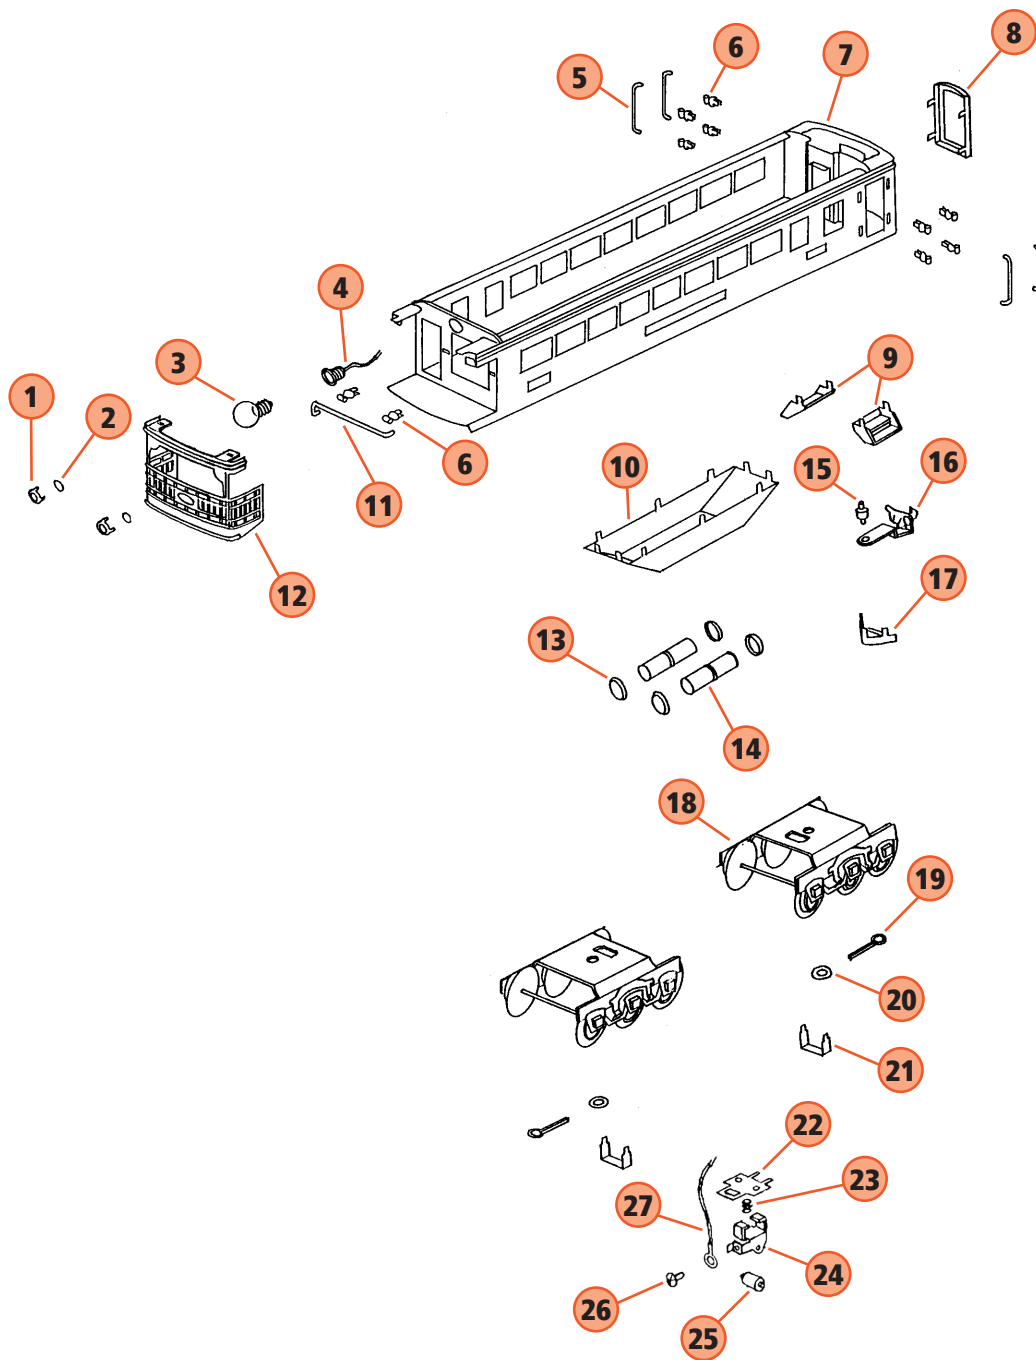

BLUE COMET OBSERVATION CAR

1. **TP-MS00046**
  MARKET LIGHT (BRASS)
2. **TP-MS00047**
  MARKER LIGHT (NICKEL)
3. **TP-SL00035**
  BOILER FRONT LENS (RED)
4. **TP-MS00016**
  BULB
5. **TP-MS00045**
  LAMP SOCKET
6. **TP-SP00038**
  HANDRAIL (BRASS)
7. **TP-SP00039**
  HANDRAIL (NICKEL)
8. **TP-MS00071**
  HANDRAIL STANCHIONS (BRASS)
9. **TP-MS00039**
  HANDRAIL STANCHIONS (NICKEL) 50 PER BAG
10. **UNDEFINED**
11. **TP-SP00077**
  VESTIBULE
12. **TP-SP00069**
  STEP (BRASS)
13. **TP-SP00070**
  STEP (NICKEL)
14. **TP-SP00036**
  FISHBELLY
15. **UNDEFINED**
16. **TP-SP00045**
  OBS. RAIL (BRASS)
17. **TP-SP00046**
  OBS. RAIL (NICKEL)
18. **TP-SP00011**
  AIR TANK END CAP (NICKEL)
19. **TP-SP00010**
  AIR TANK
20. **TP-MS00026**
  COUPLER PIN
21. **TP-MS00020**
  COUPLER LONG SHANK W/SPRING
22. **TP-MS00025**
  COUPLER POCKET
23. **TP-ST00032**
  TRUCK 6 WHEEL W/PICKUP (BRASS)
24. **TP-ST00033**
  TRUCK 6 WHEEL W/PICKUP (NICKEL)
25. **TP-ST00013**
  COTTER PIN
26. **TP-OT00028**
  WASHER
27. **TP-SP00053**
  PICKUP BRACKET
28. **TP-MS00036**
  FIBER INSULATOR
29. **TP-MS00052**
  PICKUP SPRING
30. **TP-MS00050**
  PICKUP BRACKET
31. **TP-MS00051**
  PICKUP ROLLER
32. **TP-MS00055**
  SCREW 4/40 X 3/16
33. **UNDEFINED**