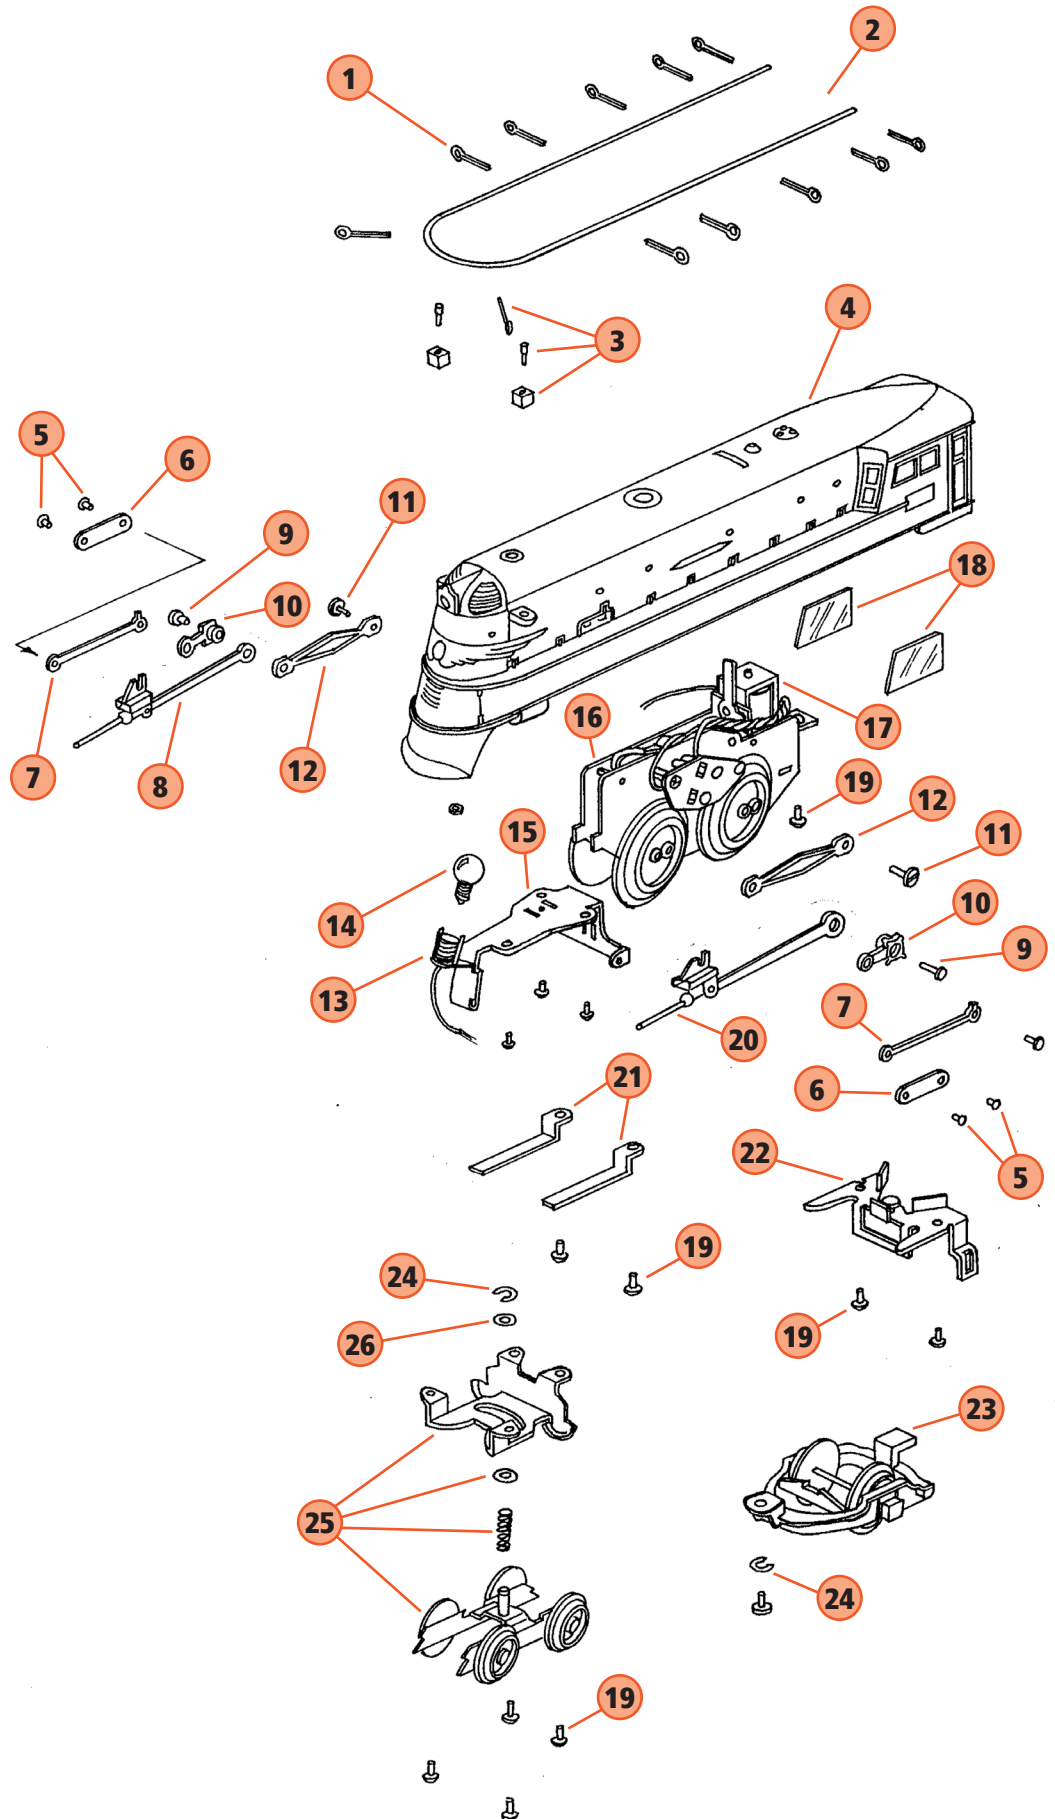

HIAWATHA LOCOMOTIVE

1. UNDEFINED
2. UNDEFINED
3. TP-OH00021
  JEWEL W/SCREW & NUT 2 PER LOCO
4. TP-OH00010
  BOILER PAINTED
5. UNDEFINED
6. UNDEFINED
7. UNDEFINED
8. TP-OH00036
  SIDE ROD W/CROSSHEAD RT
9. TP-OH00032
  ECENTRIC CRANK SCREW
10. TP-OH00015
  ECENTRIC CRANK NICKEL
11. TP-OH00031
  CRANK PIN SCREW SHOULDERED
  SHORT REAR
12. TP-OH00035
  SIDE ROD
13. UNDEFINED
14. TP-MS00016
  BULB
15. UNDEFINED
16. TP-OH00034
  MOTOR COMPLETE
  W/O REVERSE UNIT
17. TP-MS00030
  E-UNIT ARM UP PREWAR
18. UNDEFINED
19. TP-MS00059
  SCREW 6/32X3/16
20. TP-OH00037
  SIDE ROD W/CROSSHEAD LT
21. UNDEFINED
22. TP-OH00025
  STEP FRAME FOR REAR CAB NICKEL
23. TP-OH00027
  TRUCK TRAILING COMPLETE CAST
24. TP-OT00013
  C-CLIP
25. TP-OH00026
  TRUCK LEADING COMPLETE STEEL
26. TP-OT00028
  WASHER