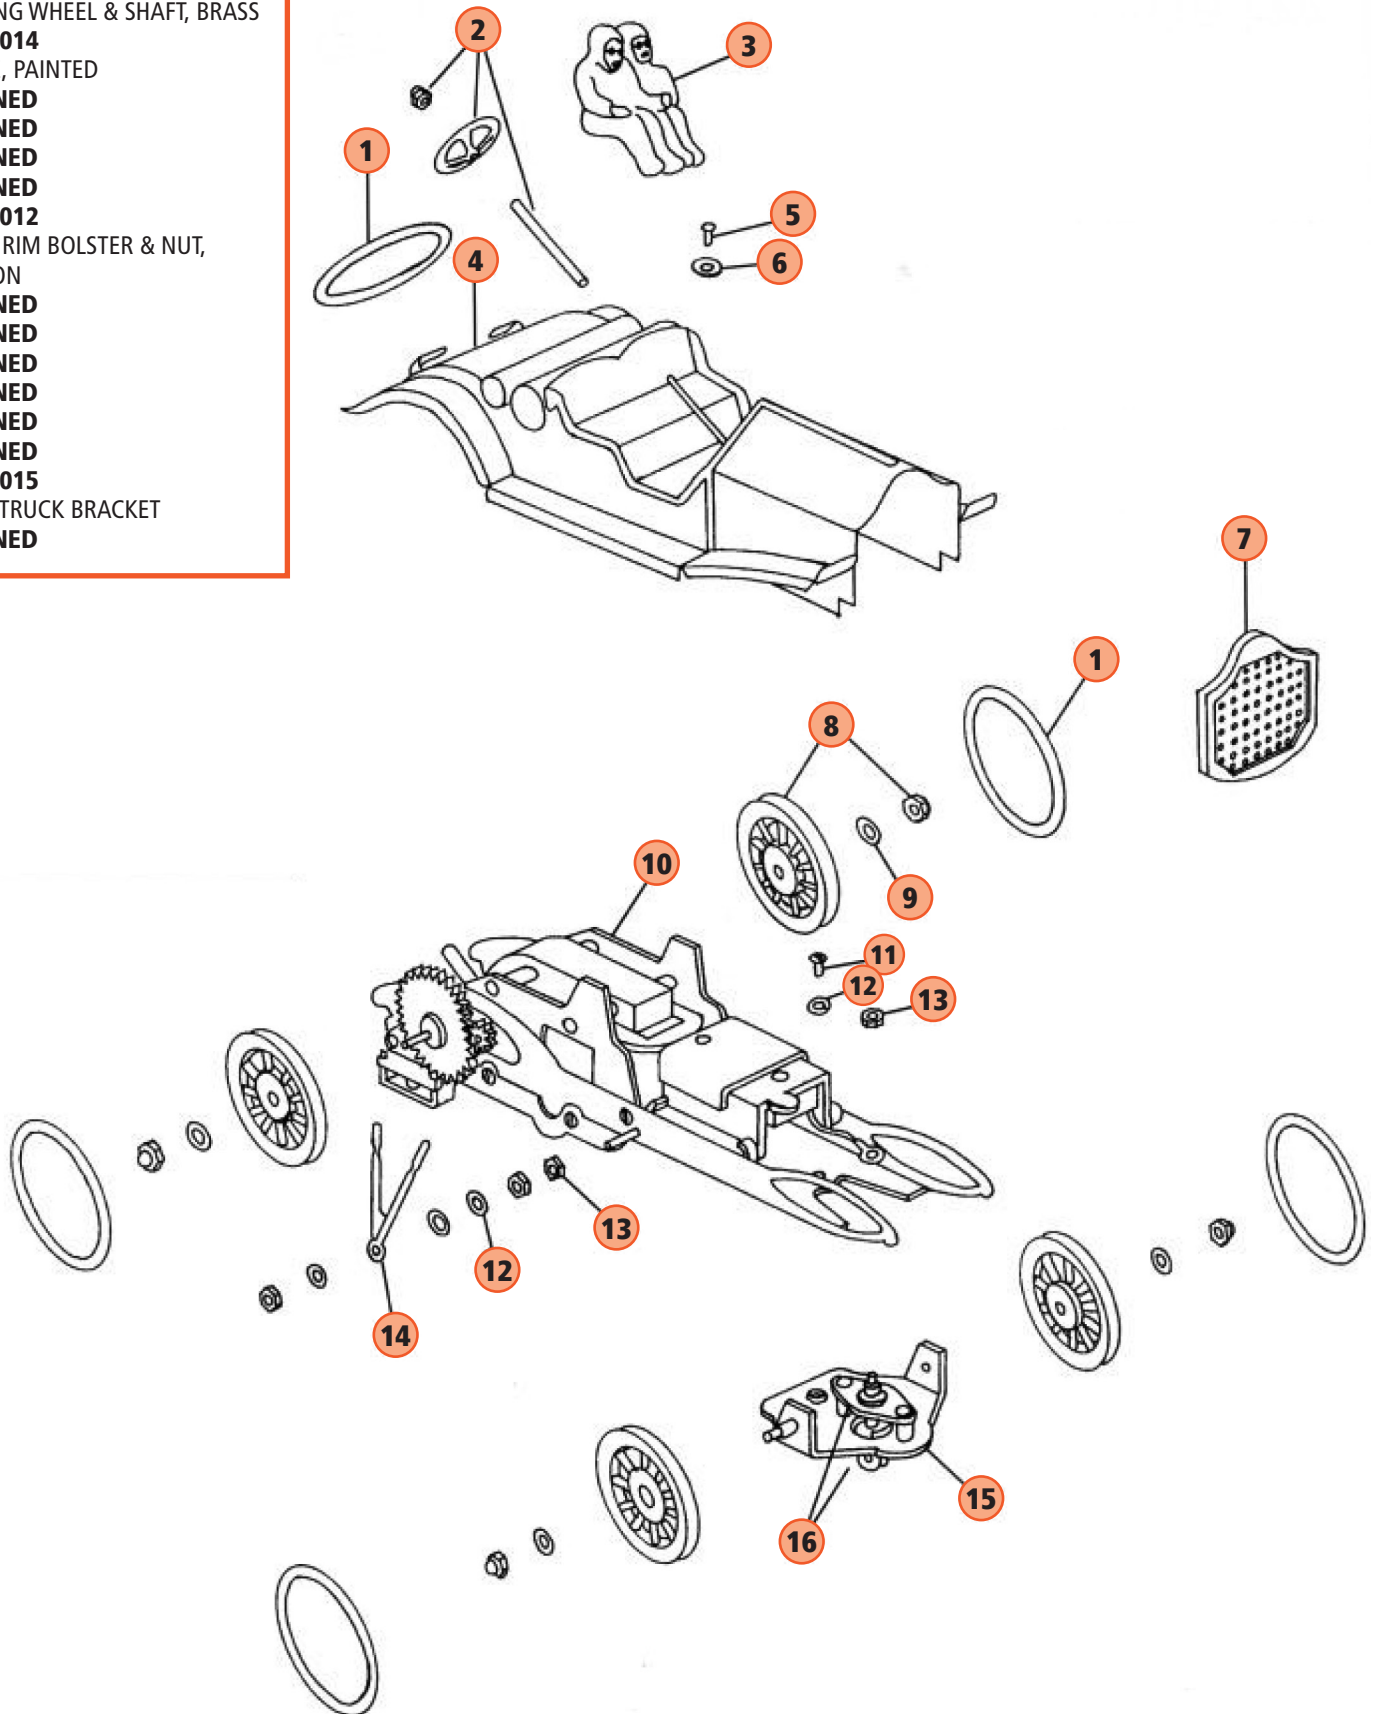

RACE CAR

1. **TP-RC00010**
  RUBBER TIRES
2. **TP-RC00011**
  STEERING WHEEL & SHAFT, BRASS
3. **TP-RC00014**
  PEOPLE, PAINTED
4. **UNDEFINED**
5. **UNDEFINED**
6. **UNDEFINED**
7. **UNDEFINED**
8. **TP-RC00012**
  WHEEL RIM BOLSTER & NUT, MAROON
9. **UNDEFINED**
10. **UNDEFINED**
11. **UNDEFINED**
12. **UNDEFINED**
13. **UNDEFINED**
14. **UNDEFINED**
15. **TP-RC00015**
  FRONT TRUCK BRACKET
16. **UNDEFINED**