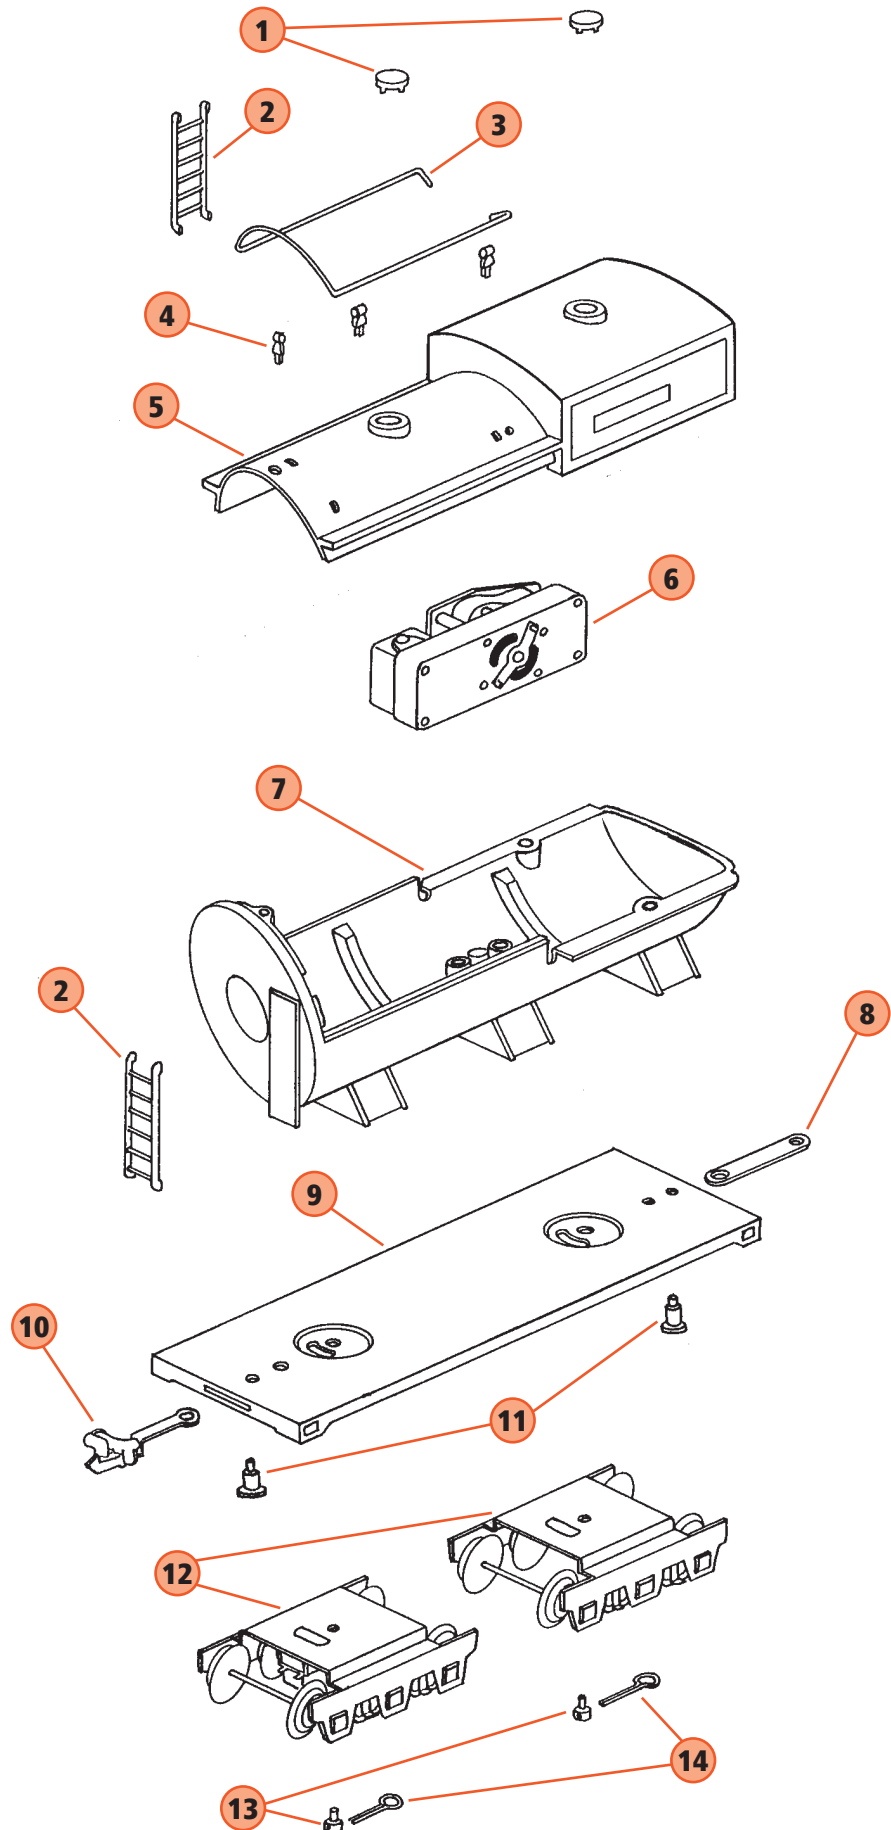

NO. 400E STEAM LOCOMOTIVE: TENDER VIEW

1. **TP-ST00017**
  DOME SMALL (BRASS)
2. **TP-ST00018**
   DOME SMALL (NICKEL)
2. **TP-ST00022**
  LADDER (BRASS)
4. **TP-ST00023**
   LADDER (NICKEL)
3. **TP-ST00049**
  HANDRAIL TENDER (BRASS)
6. **TP-ST00050**
   HANDRAIL TENDER (NICKEL)
4. **TP-SL00148**
  STANCHION (BRASS)
8. **TP-SL00149**
   STANCHION (NICKEL)
5. **UNDEFINED**
6. **TP-ST00040**
  WHISTLE
7. **TP-ST00048**
  TENDER BOTTOM
  W/WHISTLE MOUNTS
8. **TP-ST00019**
  DRAWBAR
9. **UNDEFINED**
10. **TP-MS00020**
  COUPLER LONG SHANK W/SPRING
11. **UNDEFINED**
12. **TP-ST00032**
  TRUCK 6 WHEEL W/PICKUP
  (BRASS)
17. **TP-ST00033**
    TRUCK 6 WHEEL W/PICKUP
    (NICKEL)
18. **TP-ST00034**
    TRUCK 6 WHEEL W/O PICKUP
    (BRASS)
19. **TP-ST00035**
    TRUCK 6 WHEEL W/O PICKUP
    (BRASS)
13. **UNDEFINED**
14. **TP-ST00013**
  COTTER PIN