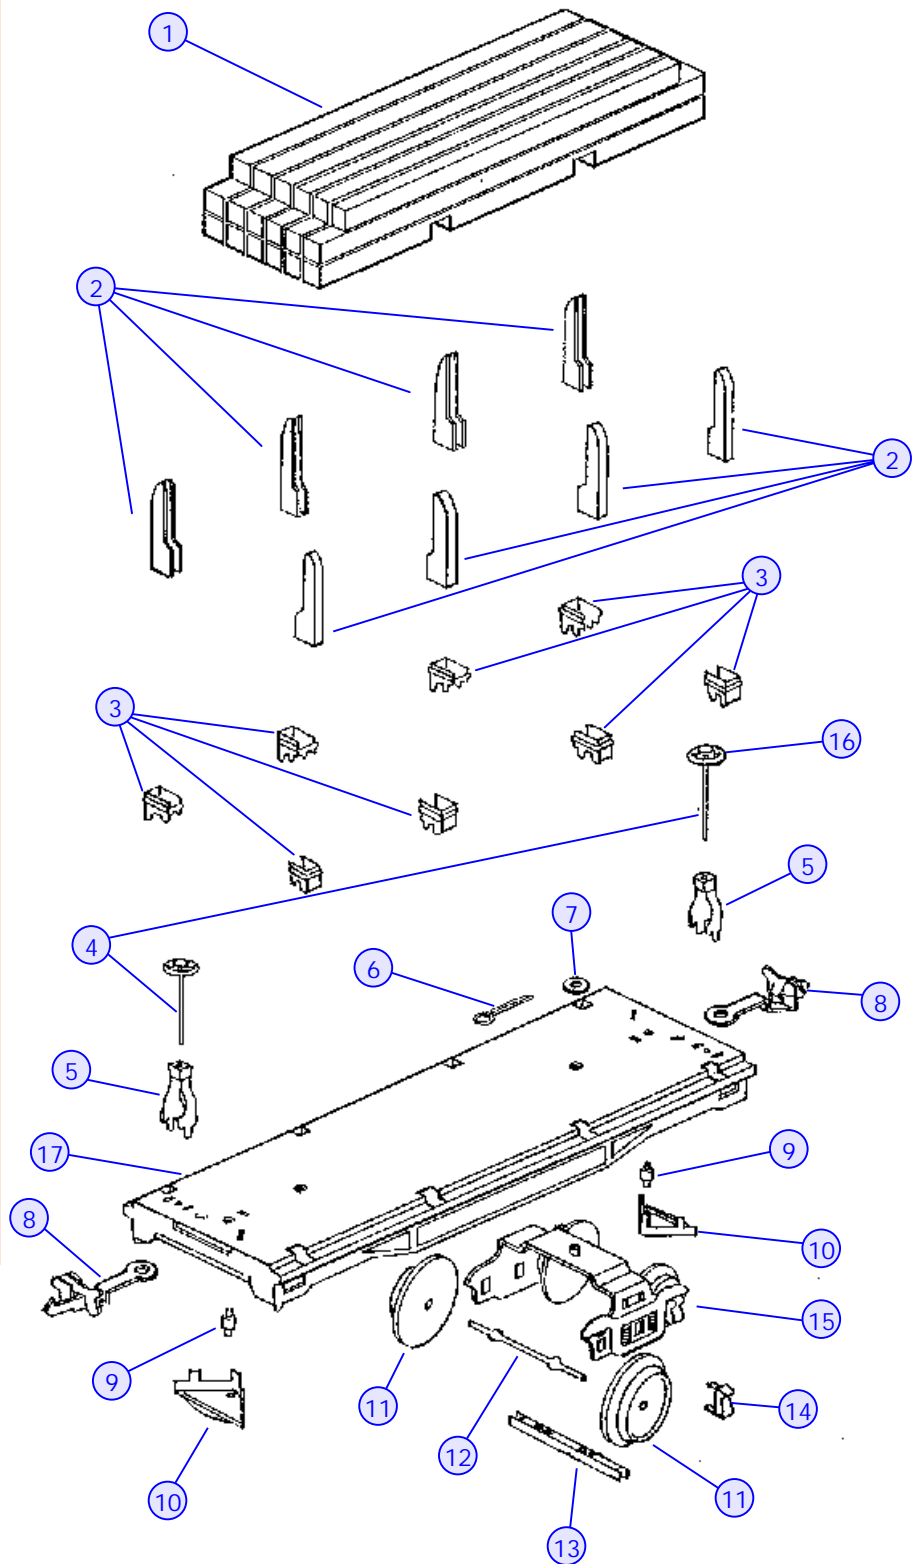

No. 211 Flat Car

1. TP-SF00086
  Wood Block
2. TP-SF00058
  Stake Flat Car
3. TP-SF00091
  Stake Pocket
4. TP-SF00020
  Brake Wheel Shaft (Brass)
5. TP-SF00021
  Brake Wheel Stand (Nickel)
6. TP-ST00013
  Cotter Pin
7. TP-OT00028
  Washer
8. TP-MS00020
  Coupler Long Shank w/Spring
9. TP-MS00026
  Coupler Pin
10. TP-MS00025
  Coupler Pocket
11. TP-SF00085
  Shaft & Worm for Operating Cab
12. TP-SF00010
  Axle
13. TP-SF00066
  Truck Crossbrace
14. TP-MS00041
  Journal (Brass)
15. TP-MS00042
    Journal (Nickel)
16. TP-MS00043
    Journal (Copper)
15. TP-SF00063
  Truck w/o Pickup
16. TP-MS00010
  Brakewheel (Brass) w/ Caps
19. TP-MS00011
    Brakewheel (Nickel) w/ Caps
17. Undefined