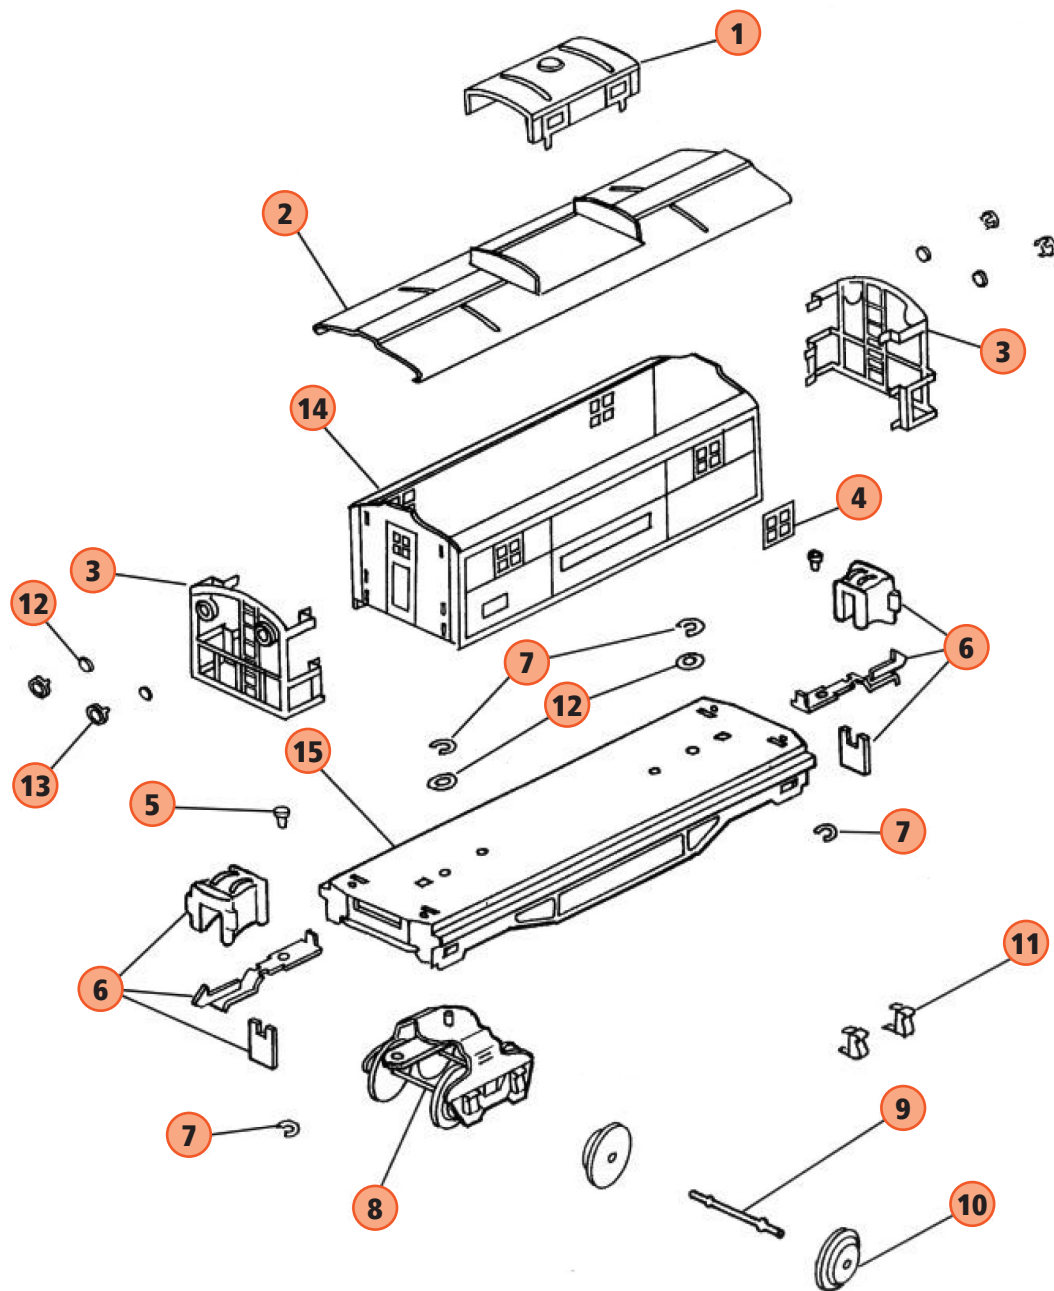

NO. 817 CABOOSE

1. **TP-OF00022**
  CABOOSE ROOF CUPOLA
2. **TP-OF00021**
  CABOOSE ROOF
3. **TP-OF00019**
  CABOOSE END (BRASS)
- **TP-OF00020**
  CABOOSE END (NICKEL)
4. **TP-OF00023**
  CABOOSE WINDOW (BRASS)
- **TP-OF00024**
  CABOOSE WINDOW (NICKEL)
5. **TP-OT00012**
  BOX COUPLER REVERT
6. **TP-OT00011**
  BOX COUPLER NON OPERATING
7. **TP-OT00013**
  C-CLIP
8. **TP-OP00027**
  TRUCK 4 WHEEL W/O PICKUP
9. **TP-OT00010**
  AXLE
10. **TP-OT00029**
  WHEEL
11. **TP-MS00041**
  JOURNAL (BRASS)
- **TP-MS00042**
  JOURNAL (NICKEL)
- **TP-MS00043**
  JOURNAL (COPPER)
12. **TP-SL00035**
  BOILER FRONT LENS (RED)
13. **TP-MS00046**
  MARKET LIGHT (BRASS)
- **TP-MS00047**
  MARKER LIGHT (NICKEL)
14. **UNDEFINED**
15. **UNDEFINED**