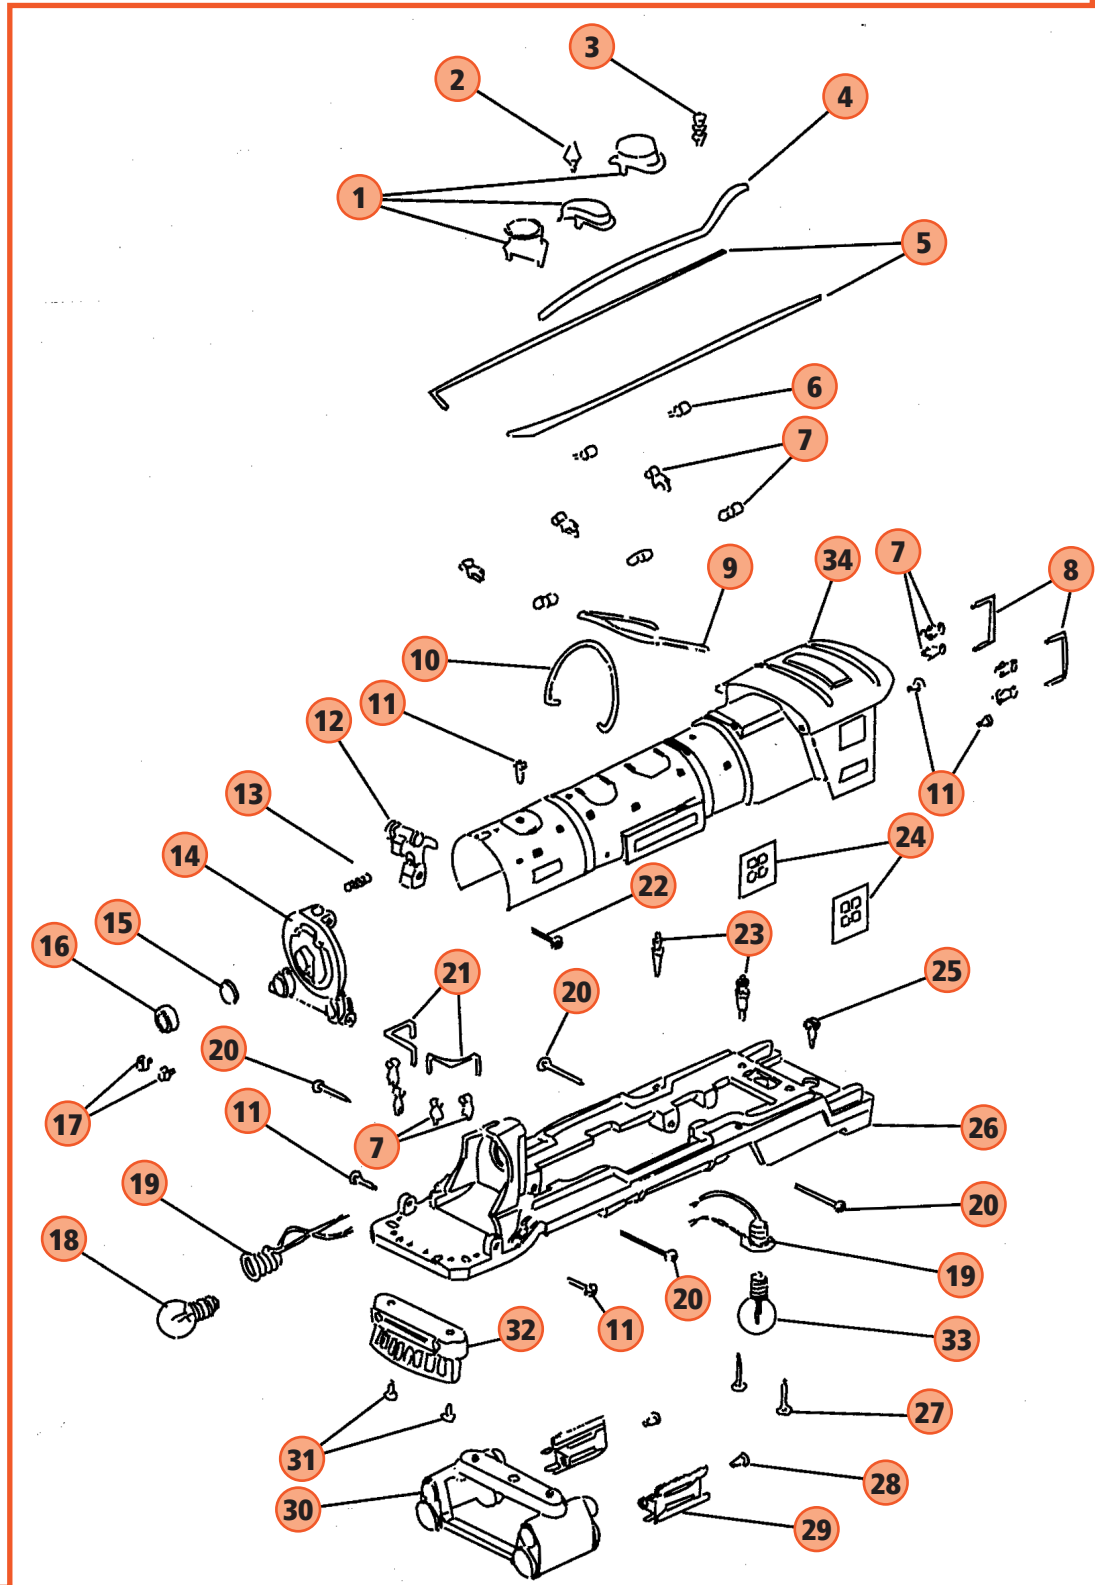

25. **TP-OE00028**
  DRAWBAR SCREW
26. **TP-OE00032**
  FRAME
27. **TP-MS00057**
  SCREW 4/40 X 1/2
28. **TP-MS00055**
  SCREW 4/40 X 3/16
29. **TP-SL00135**
  CROSSHEAD GUIDE

30. **TP-OE00051**
  STEAM CHEST
31. **TP-MS00055**
  SCREW 4/40 X 3/16
32. **TP-OE00044**
  PILOT (STEEL)
33. **TP-MS00017**
  BULB
34. **UNDEFINED**