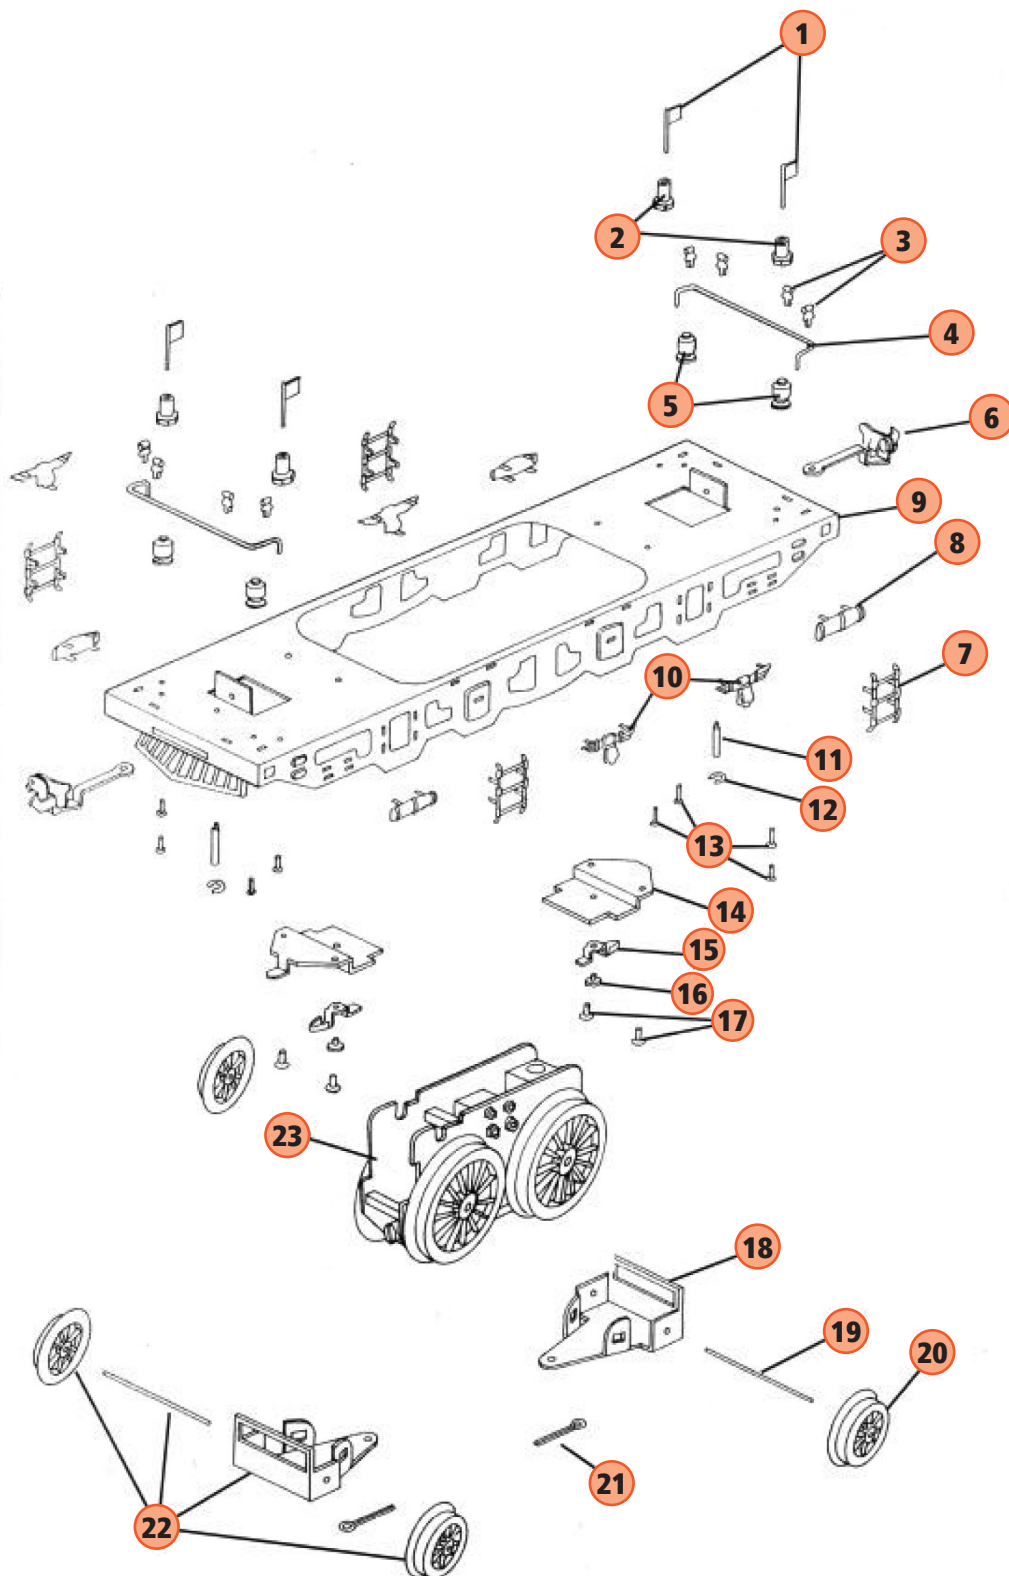

NO. 9E ELECTRIC LOCOMOTIVE: CHASSIS VIEW

1. **TP-SL00061**
  FLAG
2. **TP-SL00062**
  FLAG STANCHION (BRASS)
3. **TP-SL00063**
  FLAG STANCHION (NICKEL)
4. **TP-MS00071**
  HANDRAIL STANCHIONS (BRASS)
5. **TP-MS00039**
  HANDRAIL STANCHIONS (NICKEL)
4. **UNDEFINED**
5. **TP-MS00048**
  MARKER LAMP (BRASS)
6. **TP-MS00020**
  COUPLER LONG SHANK W/SPRING
7. **TP-SE00044**
  STEP
8. **TP-OE00071**
  AIR TANK ((BRASS))
8. **TP-OE00072**
  AIR TANK (NICKEL)
9. **UNDEFINED**
10. **TP-SE00018**
  JOURNAL (BRASS EAGLE)
10. **TP-SE00019**
  JOURNAL (NICKEL EAGLE)
11. **TP-MS00027**
  COUPLER STUD
12. **TP-OT00013**
  C-CLIP
13. **TP-MS00056**
  SCREW 4/40 X 1/4
14. **TP-SE00011**
  MOTOR MOUNT BRACKET
15. **TP-MS00013**
  BUILD-A-LOCO MOTOR
16. **TP-MS00014**
  BUILD-A-LOCO MOTOR RIVET SHORT
17. **TP-MS00060**
  SCREW 6-32 X 5/16"
18. **TP-SL00140**
  TRUCK TRAILING FRAME
19. **TP-SL00012**
  AXLE
20. **TP-SL00114**
  WHEEL LEAD & TRAILING RED SPOKE
20. **TP-SL00115**
  WHEEL LEAD & TRAILING BLACK SPOKE
21. **TP-ST00013**
  COTTER PIN
22. **TP-SL00152**
  TRUCK TRAILING COMPLETE W/ RED WHEELS
23. **TP-SE00025**
  MOTOR COMPLETE RED WHEELS
23. **TP-SE00026**
  MOTOR COMPLETE BLACK WHEELS