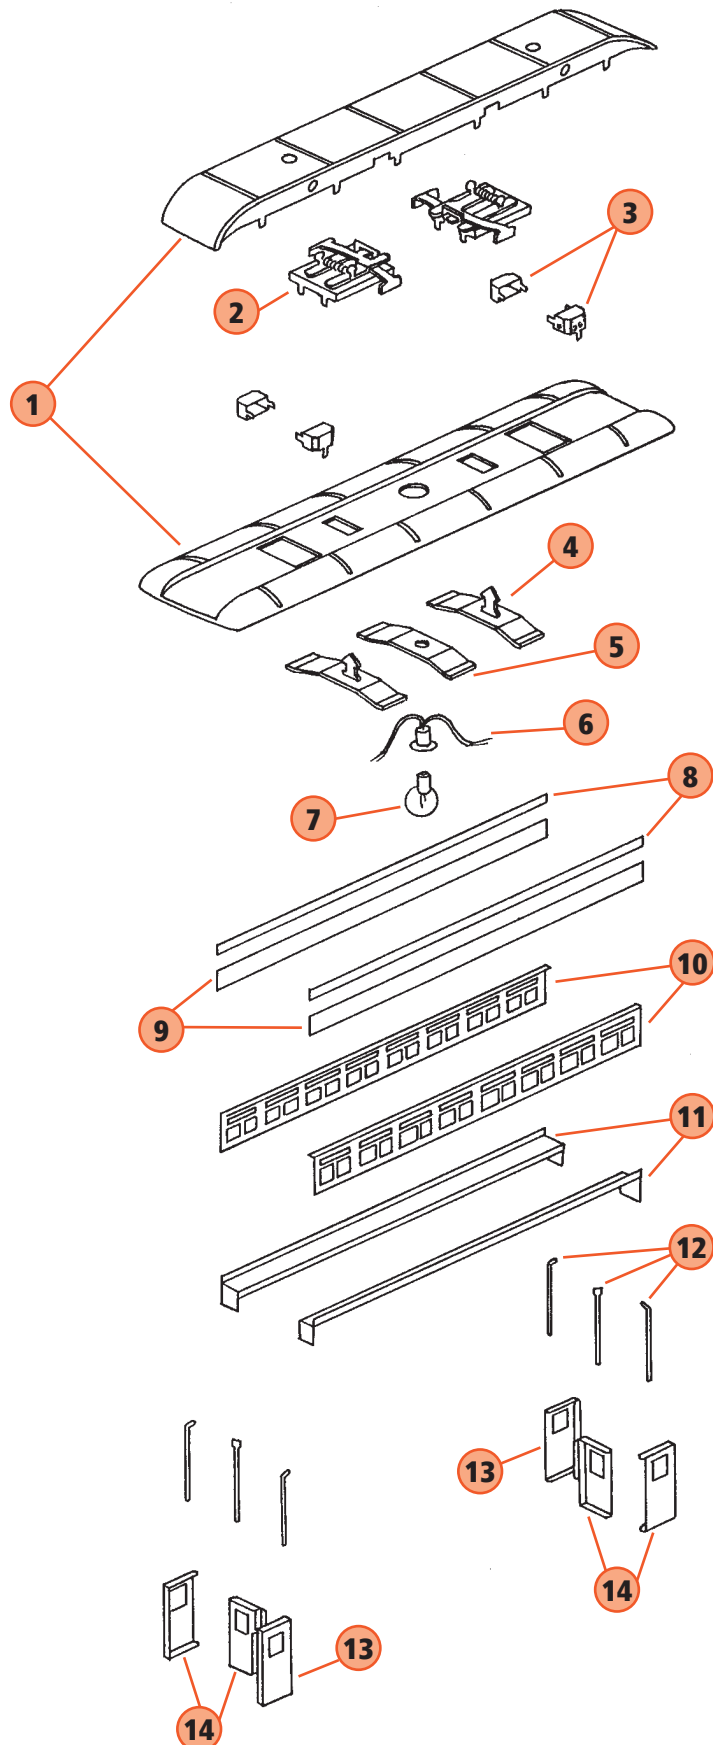

STEPHEN GIRARD PULLMAN CAR: ROOF AND INTERIOR VIEW

1. **TP-SP00063**
  ROOF UPPER & LOWER
2. **TP-SP00065**
  ROOF LATCH
3. **TP-SP00064**
  ROOF CUPOLA
4. **TP-SP00028**
  CROSS BRACE BODY W/SPIKE
5. **TP-SP00029**
  CROSS BRACE BODY W/LIGHT SOCKET HOLE
6. **TP-MS00045**
  LAMP SOCKET
7. **TP-MS00016**
  BULB
8. **TP-SP00083**
  WINDOW MATERIAL
  LONG BLUE PLASTIC
9. **Undefined**
10. **TP-SP00078**
  WINDOW INSERT
11. **TP-SP00023**
  BENCH
12. **Undefined**
13. **TP-SP00031**
  DOOR LT
14. **TP-SP00030**
  DOOR RT