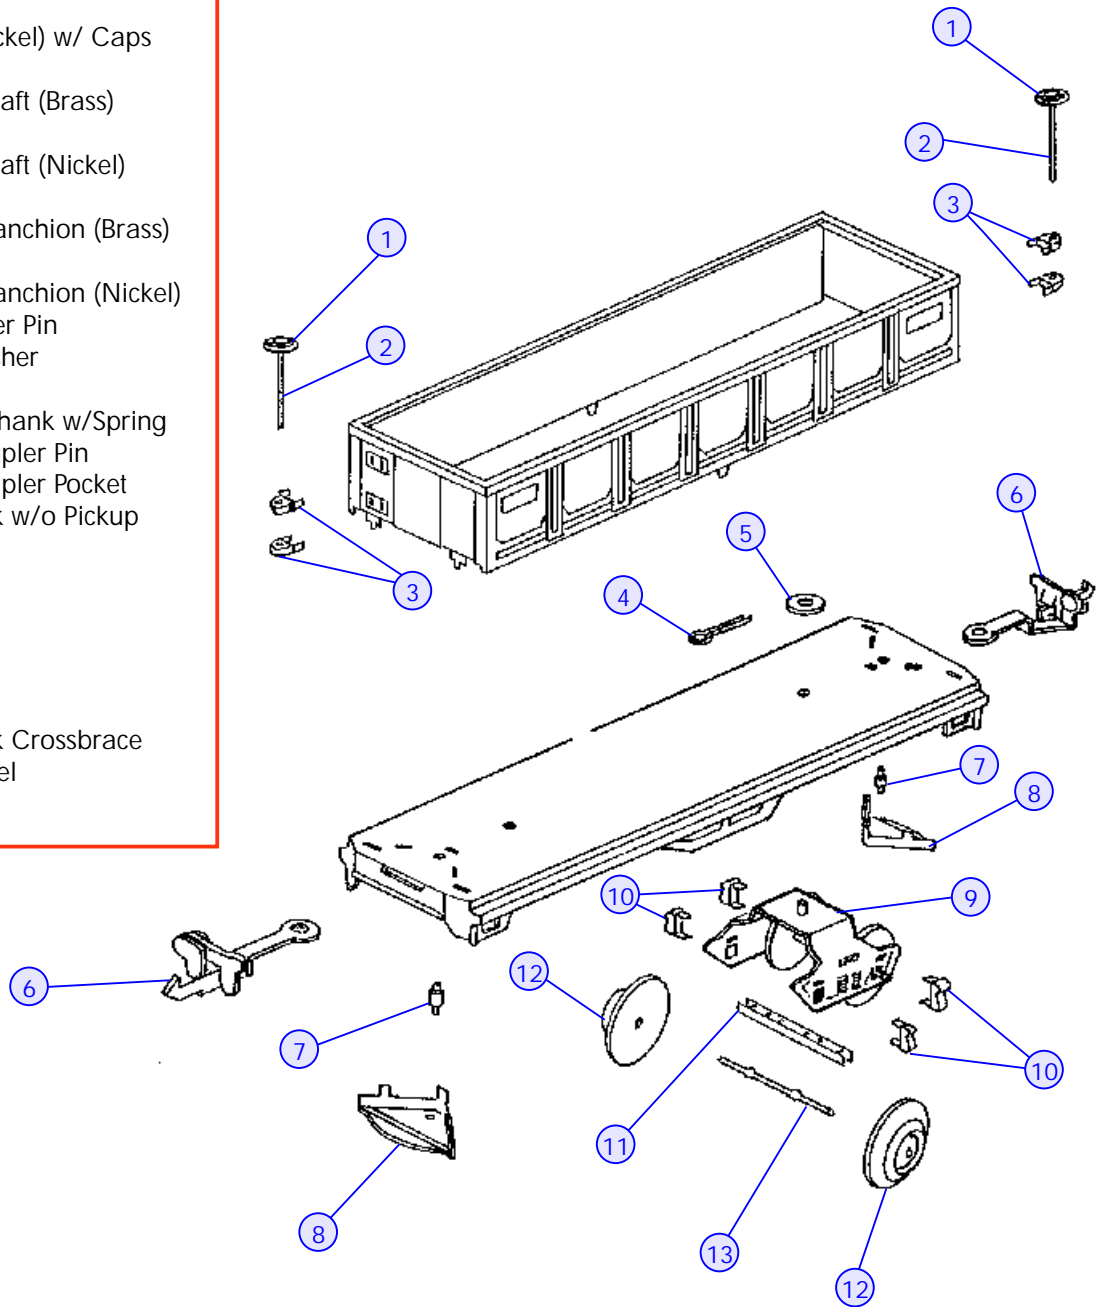

No. 512 Gondola Car

1. TP-MS00010
  Brakewheel (Brass) w/ Caps
  TP-MS00011
  Brakewheel (Nickel) w/ Caps
2. TP-SF00019
  Brake Wheel Shaft (Brass)
  TP-SF00073
  Brake Wheel Shaft (Nickel)
3. TP-SF00017
  Brake Wheel Stanchion (Brass)
  TP-SF00018
  Brake Wheel Stanchion (Nickel)
4. TP-ST00013 - Cotter Pin
5. TP-OT00028 - Washer
6. TP-MS00020
  Coupler Long Shank w/Spring
7. TP-MS00026 - Coupler Pin
8. TP-MS00025 - Coupler Pocket
9. TP-ST00028 - Truck w/o Pickup
10. TP-MS00041
  Journal Brass
  TP-MS00042
  Journal Nickel
  TP-MS00043
  Journal Copper
11. TP-ST00036 - Truck Crossbrace
12. TP-ST00038 - Wheel
13. TP-ST00010 - Axle