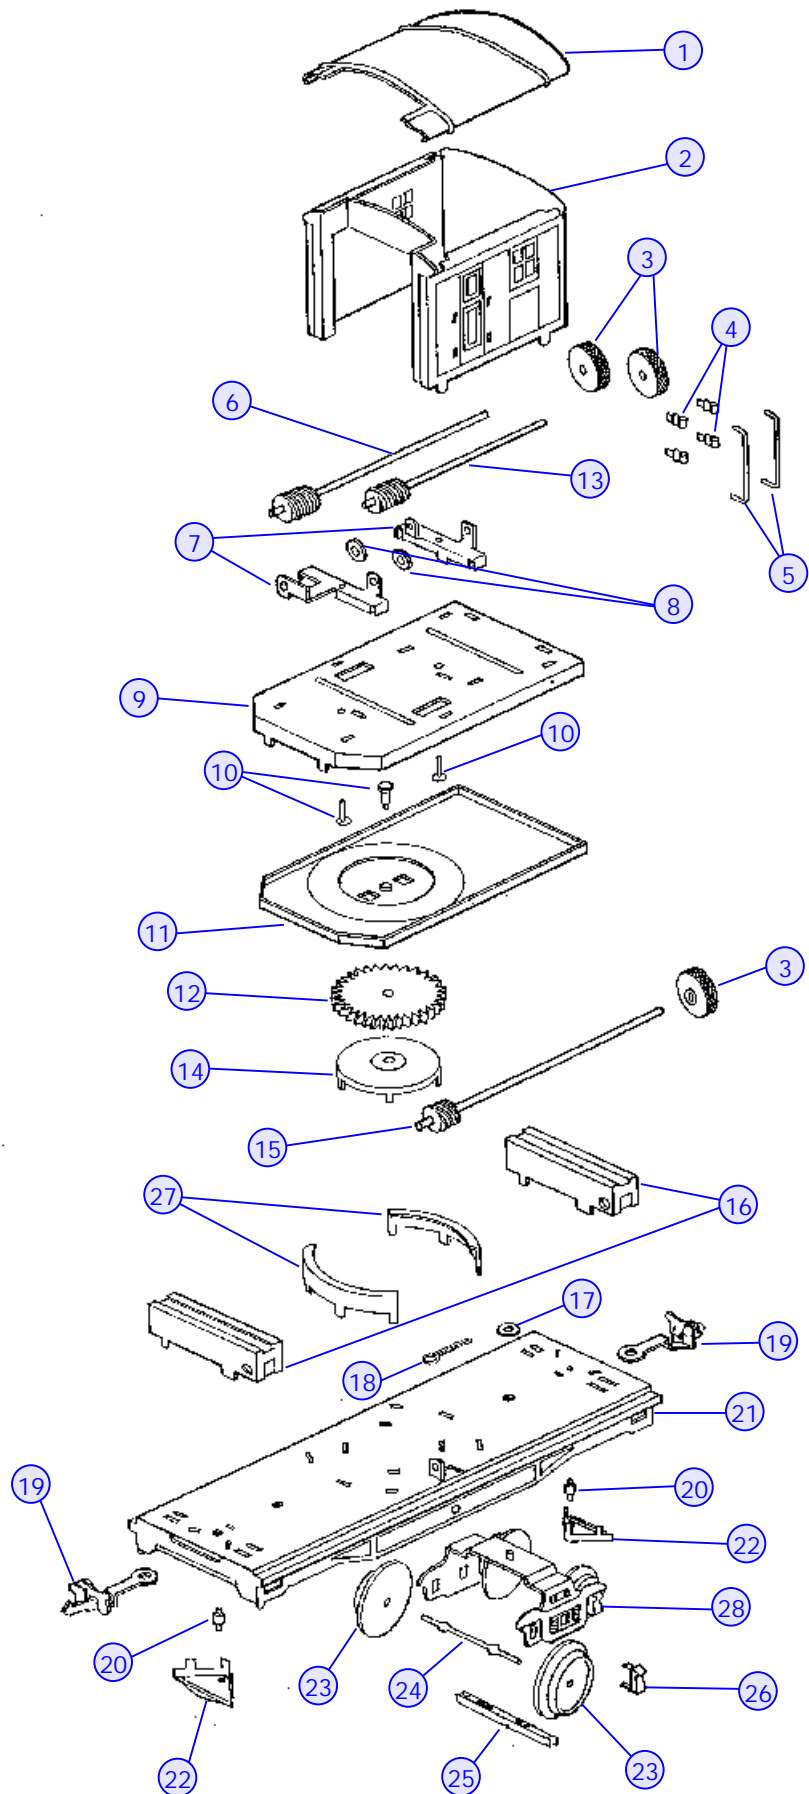

No. 219 Crane Car

1. TP-MS00010
  Brakewheel (Brass) w/ Caps
2. Undefined
3. TP-SF00037
  Handwheel Knob (Brass)
4. TP-SF00038
   Handwheel Knob (Nickel)
4. TP-MS00039
  Handrail Stanchions (Nickel)
6. TP-MS00071
   Handrail Stanchions (Brass)
5. TP-SF00035 Handrail (Brass)
8. TP-SF00036 Handrail (Nickel)
6. TP-SF00057 Handrail (Copper)
7. Undefined
8. Undefined
9. Undefined
10. Undefined
11. Undefined
12. Undefined
13. TP-SF00056
  Shaft & Worm for operating hook
14. Undefined
15. TP-SF00055
  Shaft & Worm
16. Undefined
17. TP-OT00028
  Washer
18. TP-MS00026
  Coupler Pin
19. TP-MS00020
  Coupler Long Shank w/Spring
20. TP-MS00026
  Coupler Pin
21. Undefined
22. TP-MS00025
  Coupler Pocket
23. TP-SP00085
  Wheel
24. TP-SF00010
  Axle
25. TP-SF00066
  Truck Crossbrace
26. TP-MS00041
  Journal (Brass)
30. TP-MS00042
    Journal (Nickel)
31. TP-MS00043
    Journal (Copper)
27. Undefined
28. TP-SF00063
  Truck w/o Pickup