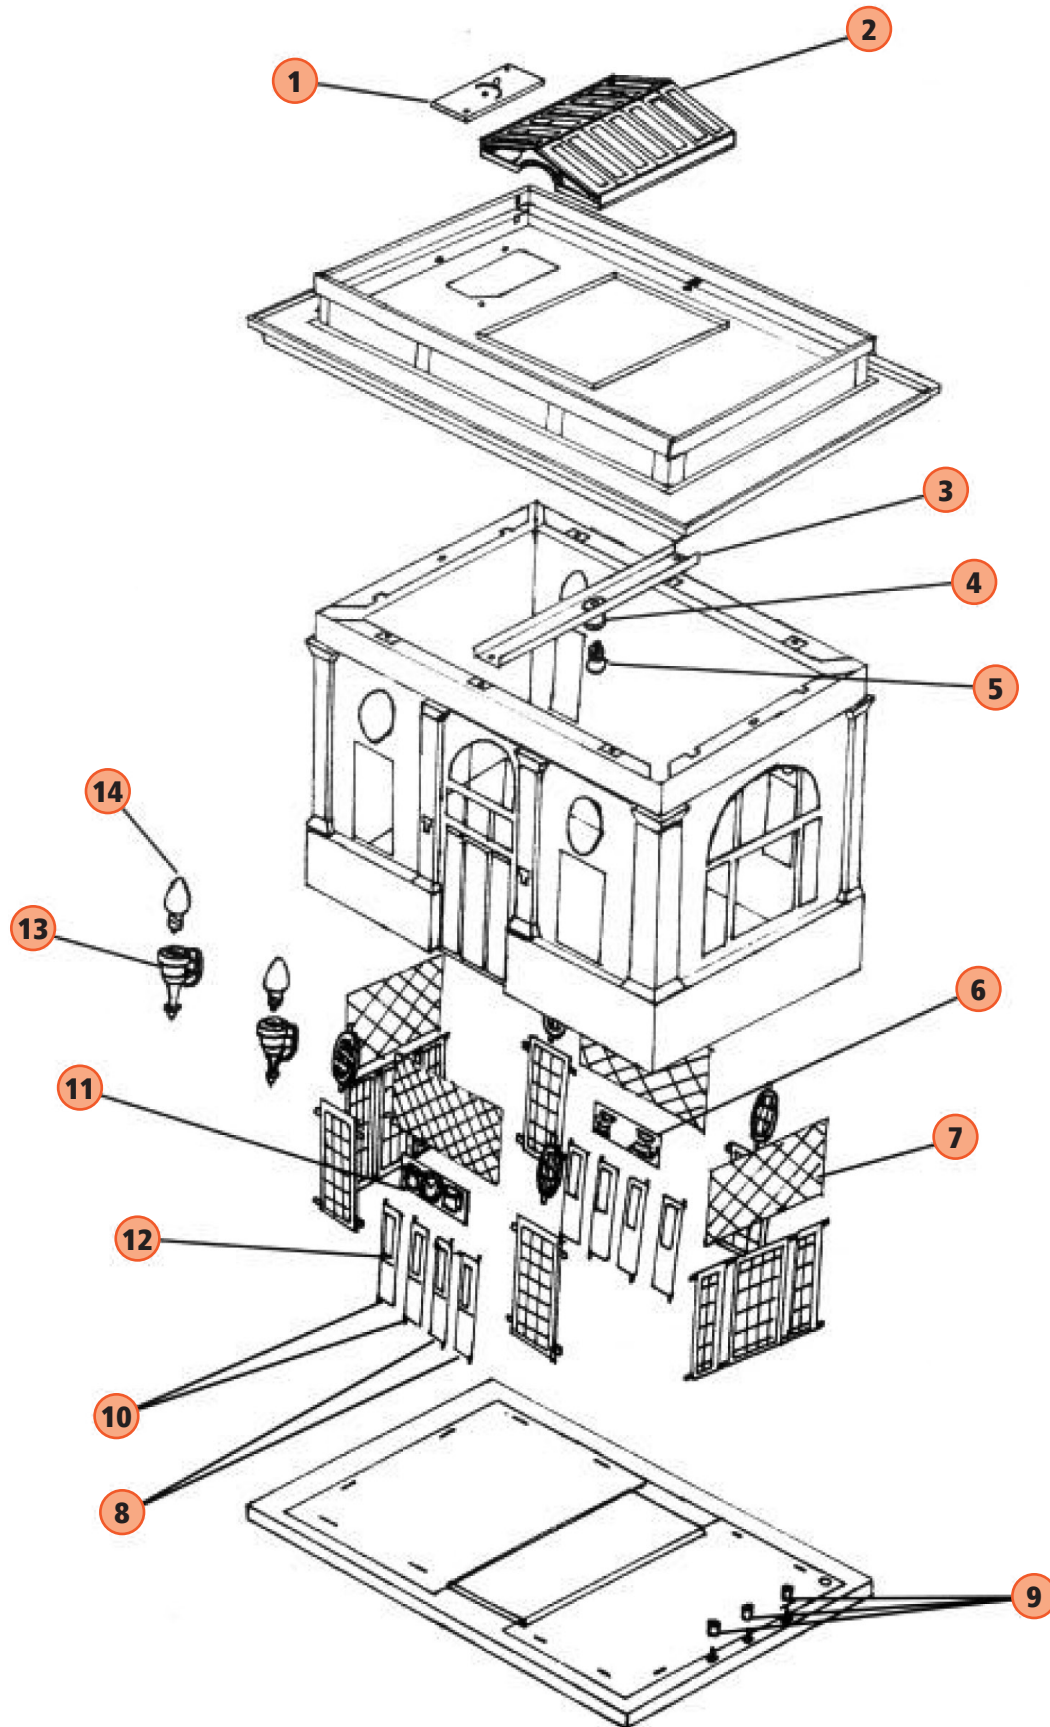

NO. 115 STATION

1. **TP-1150017**
  TRAIN CONTROLLER
2. **TP-4360015**
  VENT SKYLIGHT
3. **TP-1150019**
  LIGHT BRACKET NICKEL
4. **TP-MS00045**
  LAMP SOCKET
5. **TP-MS00016**
  BULB
6. **TP-1150011**
  CLOCK STEEL BRACKET NICKEL
7. **TP-1150020**
  SCREEN
8. **TP-1150013**
  DOOR RIGHT
9. **TP-1550012**
  THUMB SCREW NICKEL
  (CONNECTORS)
10. **TP-1150014**
  DOOR LEFT
11. **TP-1150012**
  CLOCK FACE PLASTIC
12. **TP-1150015**
  DOOR HANDLE
13. **TP-1150016**
  LAMP POST CAST
14. **TP-1150010**
  BULB