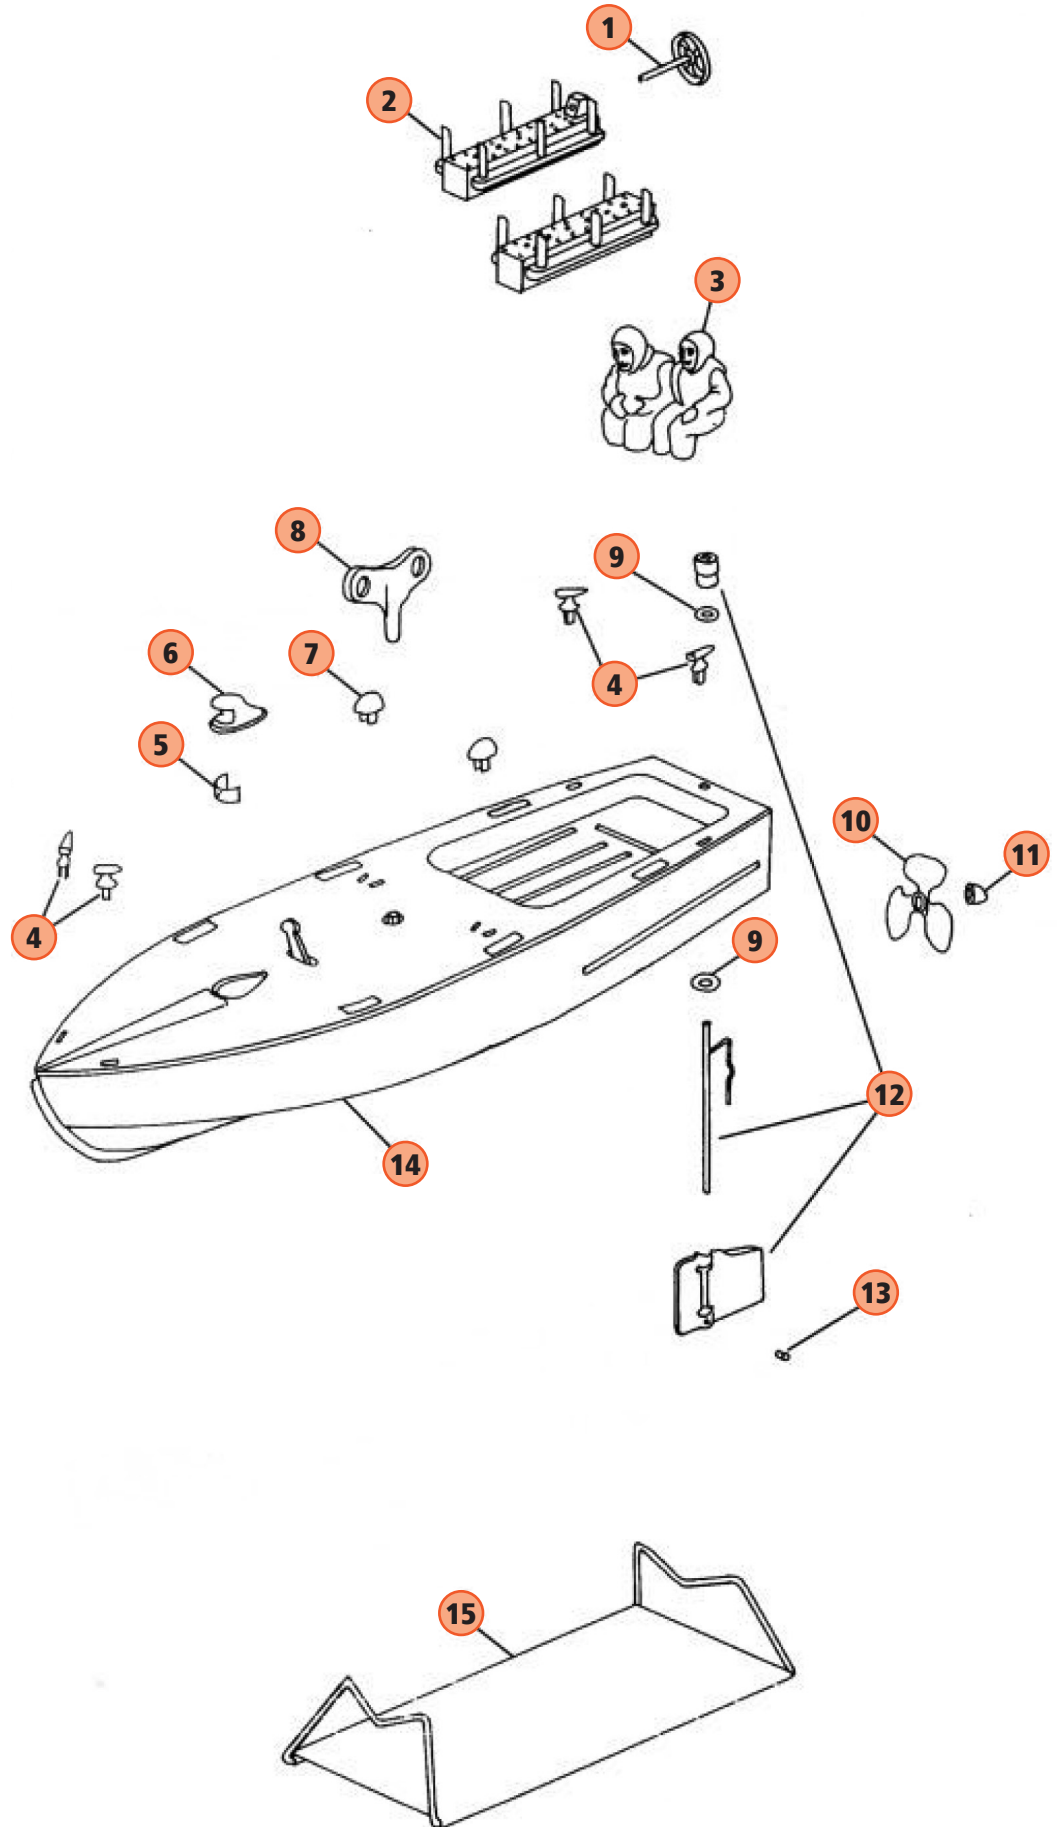

#44 BOAT

1. UNDEFINED
2. TP-BT00022
  MOTORS, DIE-CAST(PAINTED)
  2/BOAT
3. TP-BT00019
  PEOPLE, PAINTED
4. TP-BT00011
  TIEDOWNS, NICKEL
5. UNDEFINED
6. TP-BT00015
  HEADLIGHT, NICKEL (NO GLASS)
7. TP-BT00017
  VENT COVERS, NICKEL
8. TP-BT00023
  KEY, NICKEL
9. TP-OT00028
  WASHER
10. UNDEFINED
11. UNDEFINED
12. TP-BT00021
  RUDDER/SHAFT & THUMBSCREW,
  NICKEL
13. UNDEFINED
14. UNDEFINED
15. TP-BT00025
  BOAT STAND, PAINTED
  (NICKEL RAILS)