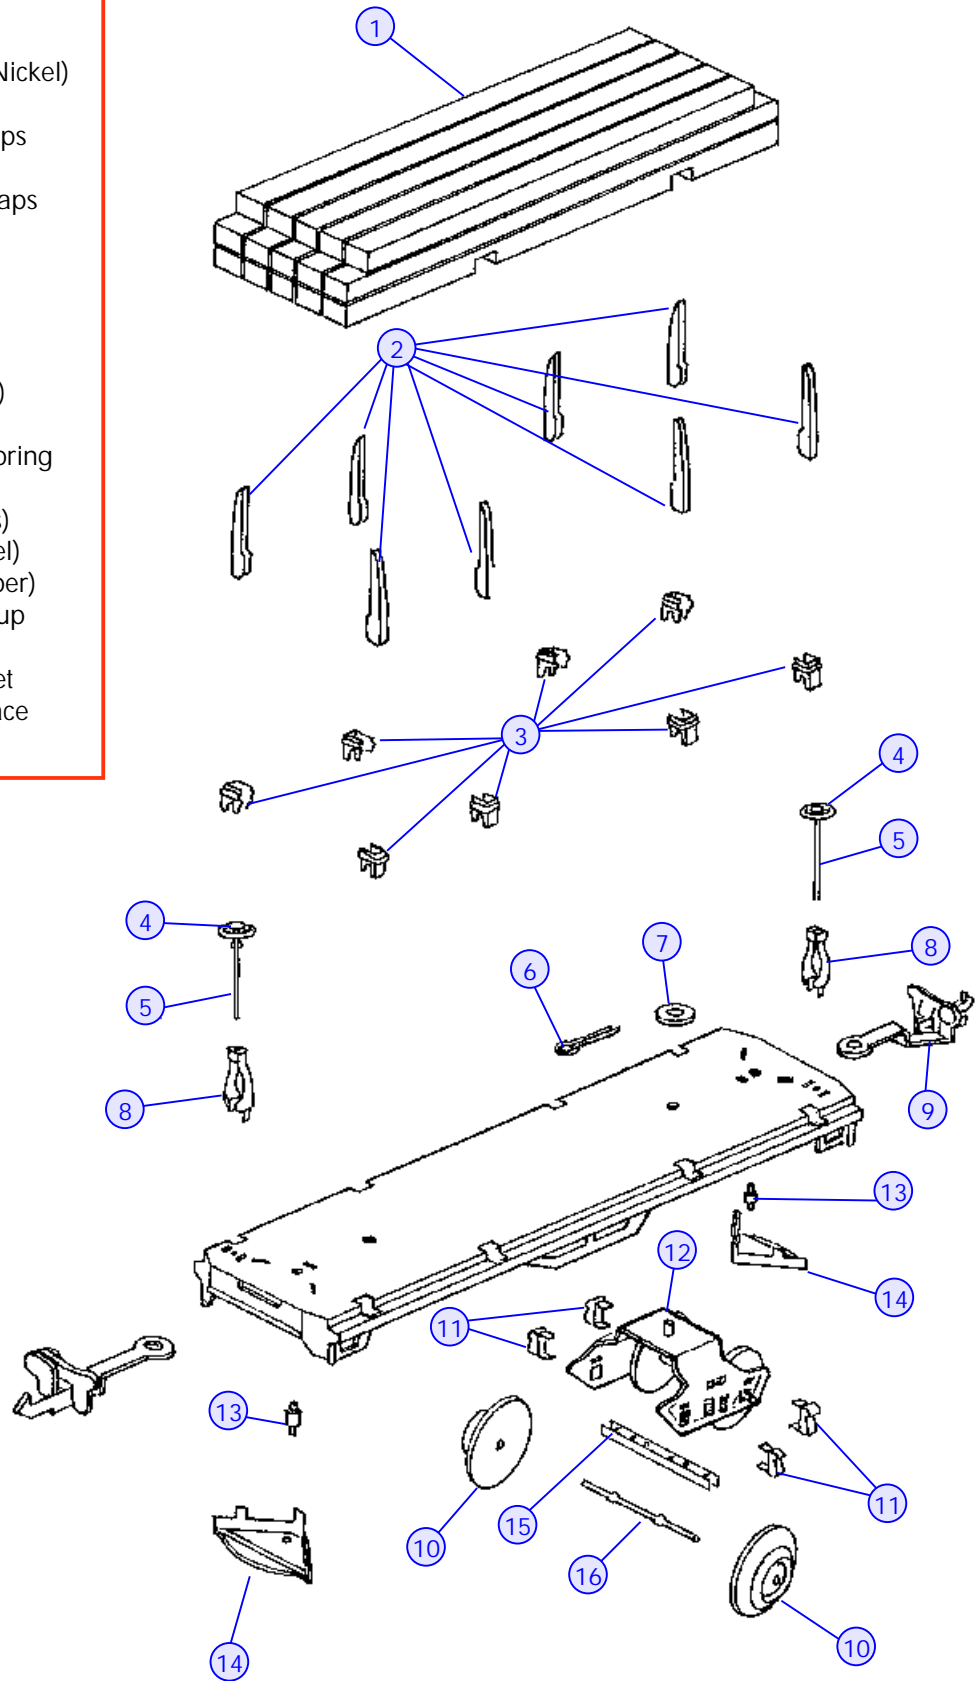

No. 511 Flat Car

1. TP-SF00086 - Wood Block
2. TP-SF00101 - Stake (Nickel)
3. TP-SF00102 - Stake Pocket (Nickel)
4. TP-MS00010
  Brakewheel (Brass) w/ Caps
5. TP-MS00011
  Brakewheel (Nickel) w/ Caps
6. TP-SF00020
  Brake Wheel Shaft Brass
7. TP-ST00013 - Cotter Pin
8. TP-OT00028 - Washer
9. TP-SF00021
  Brakewheel Stand (Nickel)
10. TP-MS00020
  Coupler Long Shank w/Spring
11. TP-ST00038 - Wheel
12. TP-MS00041 - Journal (Brass)
13. TP-MS00042 - Journal (Nickel)
14. TP-MS00043 - Journal (Copper)
15. TP-ST00028 - Truck w/o Pickup
16. TP-MS00026 - Coupler Pin
17. TP-MS00025 - Coupler Pocket
18. TP-ST00036 - Truck Crossbrace
19. TP-ST00010 - Axle