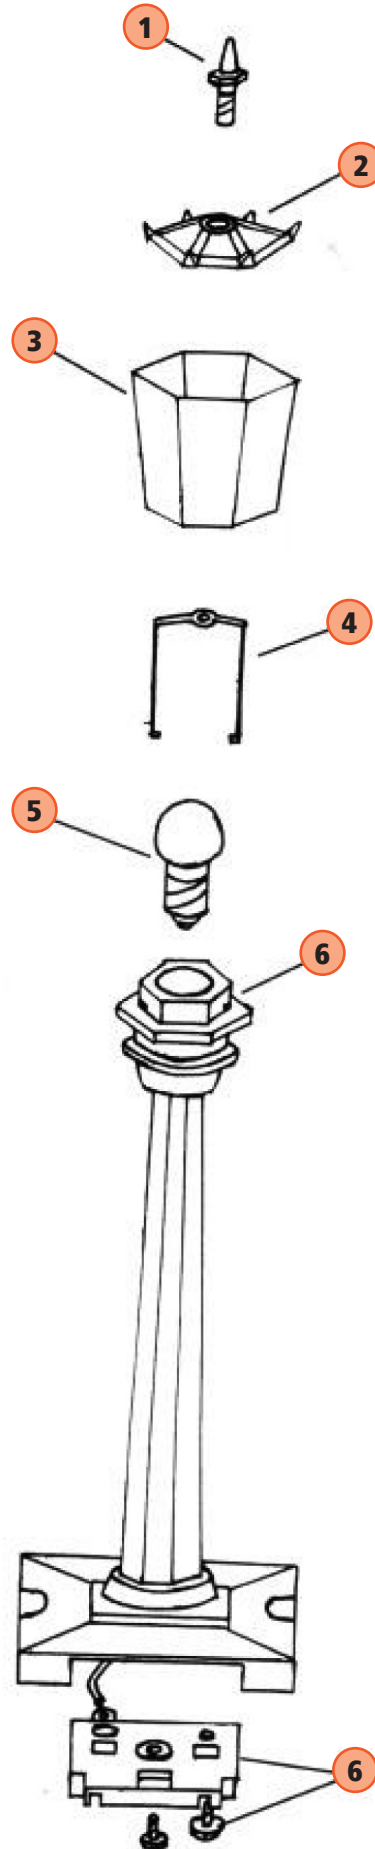

#35 LAMP

1. TP-3500001
  SCREW
2. TP-3500002
  LAMP TOP
3. TP-3500003
  LENS
4. TP-3500004
  BRACKET
5. TP-MS00018
  BULB
6. UNDEFINED
7. TP-3500005
  TERMINAL BOARD