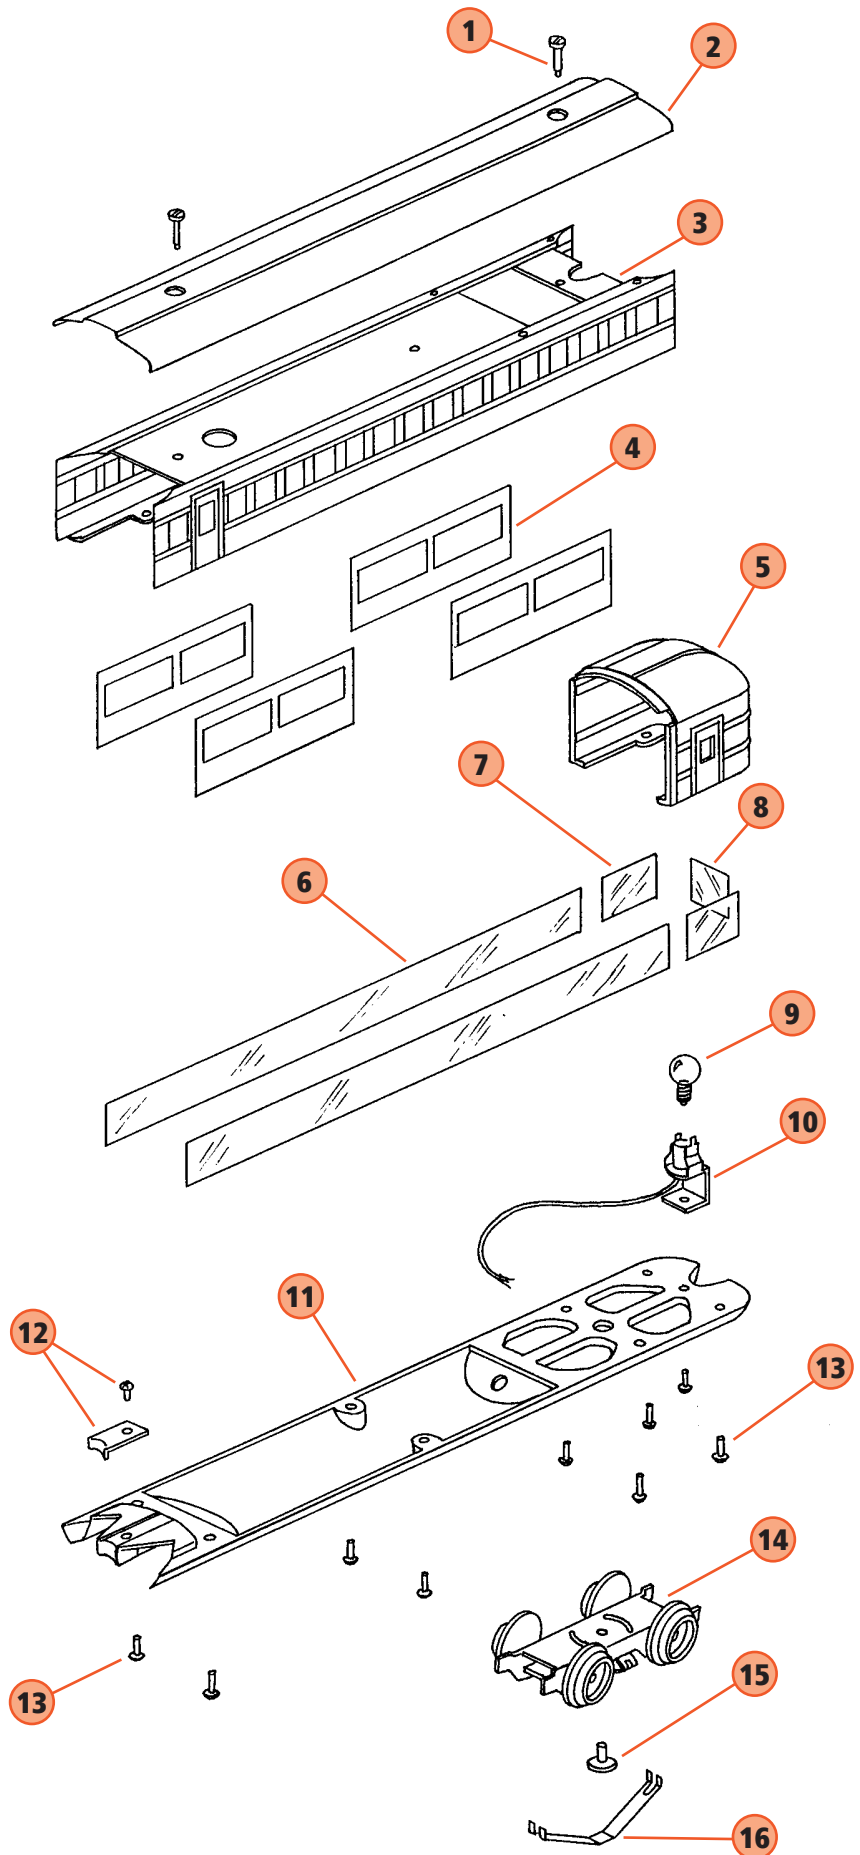

HIAWATHA, UNION PACIFIC, RAILCHIEF HEAD CAR 782, 792, 882

1. UNDEFINED
2. UNDEFINED
3. UNDEFINED
4. UNDEFINED
5. **TP-OH00020**
  FRONT CASTING HEAD CAR
  UNPAINTED
6. **TP-OH00038**
  FRONT CASTING HEAD CAR
  ORANGE/GRAY
7. UNDEFINED
8. UNDEFINED
9. **TP-MS00016**
  BULB
10. UNDEFINED
11. **TP-OH00011**
  BOTTOM CASTING FRONT CAR
12. **TP-OH00030**
  COUPLER HOOK
13. **TP-MS00060**
  SCREW 6-32 X 5/16"
14. **TP-OH00028**
  TRUCK LEAD CAR & OBS. CAR
15. **TP-SL00141**
  VALVE GEAR SCREW
16. **TP-OH00023**
  PICKUP SHOE FOR CAR
  & VESTIBULE