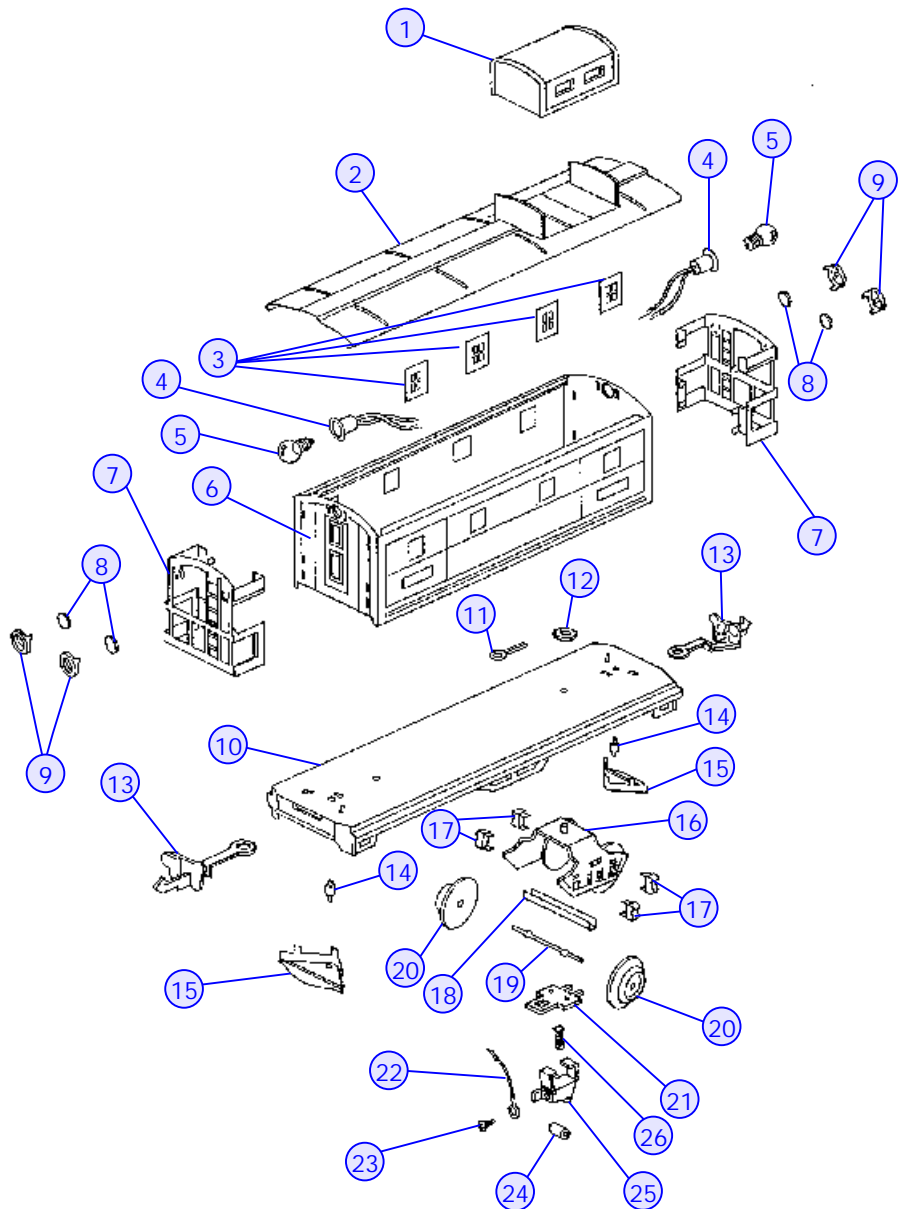

No. 517 Caboose

1. TP-SF00075 -Caboose Cupola
2. TP-SF00074 - Caboose Roof
3. TP-SF00078
  Caboose Window (Brass)
4. TP-SF00079
   Caboose Window (Nickel)
4. TP-MS00045 - Lamp Socket
5. TP-MS00016 - Bulb
6. Undefined
7. TP-SF00077
  Caboose Rail (Brass)
9. TP-SF00076
   Caboose Rail (Nickel)
8. TP-SL00035
  Boiler Front Lens (Red)
9. TP-MS00046
  Marker Light (Brass)
12. TP-MS00047
    Marker Light (Nickel)
10. Undefined
11. TP-ST00013 - Cotter Pin
12. TP-OT00028 - Washer
13. TP-MS00020
  Coupler Long Shank w/Spring
14. TP-MS00026 - Coupler Pin
15. TP-MS00025 - Coupler Pocket
16. TP-SP00076
  Truck 4 Wheel w/Pickup (Nickel)
17. TP-MS00041 - Journal (Brass)
21. TP-MS00042 - Journal (Nickel)
22. TP-MS00043 - Journal (Copper)
18. TP-ST00036 - Truck Crossbrace
19. TP-ST00010 - Axle
20. TP-ST00038 - Wheel
21. TP-MS00036 - Fiber Insulator
22. Undefined
23. TP-MS00055 - Screw 4/40 X 3/16
24. TP-MS00051 - Pickup Roller
25. TP-MS00050 - Pickup Bracket
26. TP-MS00052 - Pickup Spring