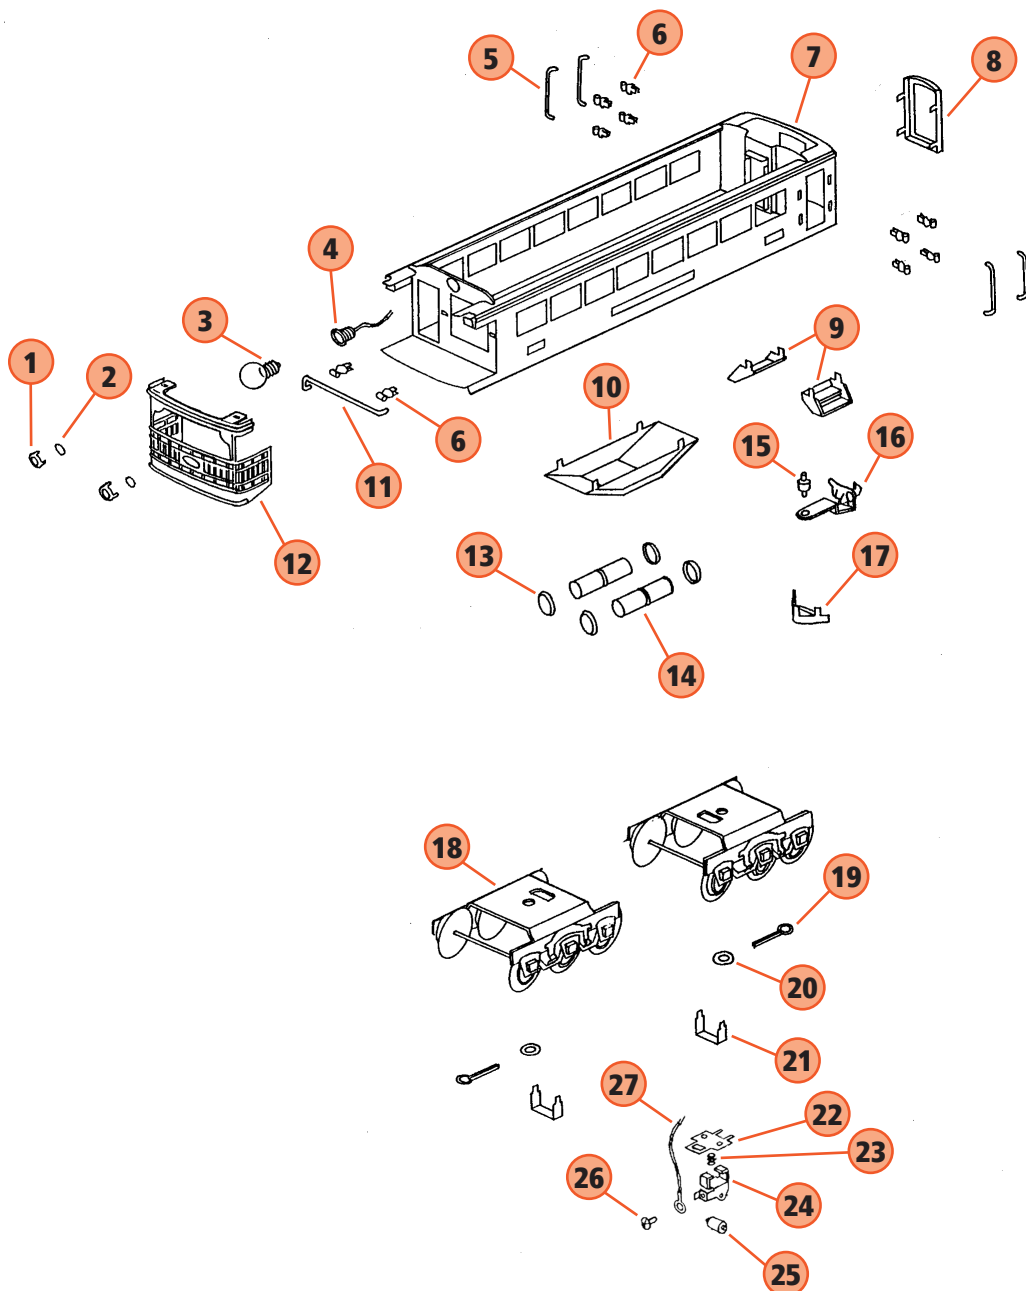

STEPHEN GIRARD OBSERVATION CAR

1. **TP-MS00046**
  MARKET LIGHT (BRASS)
2. **TP-MS00047**
  MARKER LIGHT (NICKEL)
3. **TP-SL00035**
  BOILER FRONT LENS (RED)
4. **TP-MS00016**
  BULB
5. **TP-MS00045**
  LAMP SOCKET
6. **TP-SP00038**
  HANDRAIL (BRASS)
7. **TP-SP00039**
  HANDRAIL (NICKEL)
8. **TP-MS00071**
  HANDRAIL STANCHIONS (BRASS)
9. **TP-MS00039**
  HANDRAIL STANCHIONS (NICKEL) 50 PER BAG
10. **UNDEFINED**
11. **TP-SP00077**
  VESTIBULE
12. **TP-SP00069**
  STEP (BRASS)
13. **TP-SP00070**
  STEP (NICKEL)
14. **TP-SP00036**
  FISHBELLY
15. **UNDEFINED**
16. **TP-SP00045**
  OBS. RAIL (BRASS)
17. **TP-SP00046**
  OBS. RAIL (NICKEL)
18. **TP-SP00011**
  AIR TANK END CAP (NICKEL)
19. **TP-SP00010**
  AIR TANK
20. **TP-MS00026**
  COUPLER PIN
21. **TP-MS00020**
  COUPLER LONG SHANK W/SPRING
22. **TP-MS00025**
  COUPLER POCKET
23. **TP-ST00032**
  TRUCK 6 WHEEL W/PICKUP BRASS
24. **TP-ST00033**
  TRUCK 6 WHEEL W/PICKUP NICKEL
25. **TP-ST00013**
  COTTER PIN
26. **TP-OT00028**
  WASHER
27. **TP-SP00053**
  PICKUP BRACKET
28. **TP-MS00036**
  FIBER INSULATOR
29. **TP-MS00052**
  PICKUP SPRING
30. **TP-MS00050**
  PICKUP BRACKET
31. **TP-MS00051**
  PICKUP ROLLER
32. **TP-MS00055**
  SCREW 4/40 X 3/16