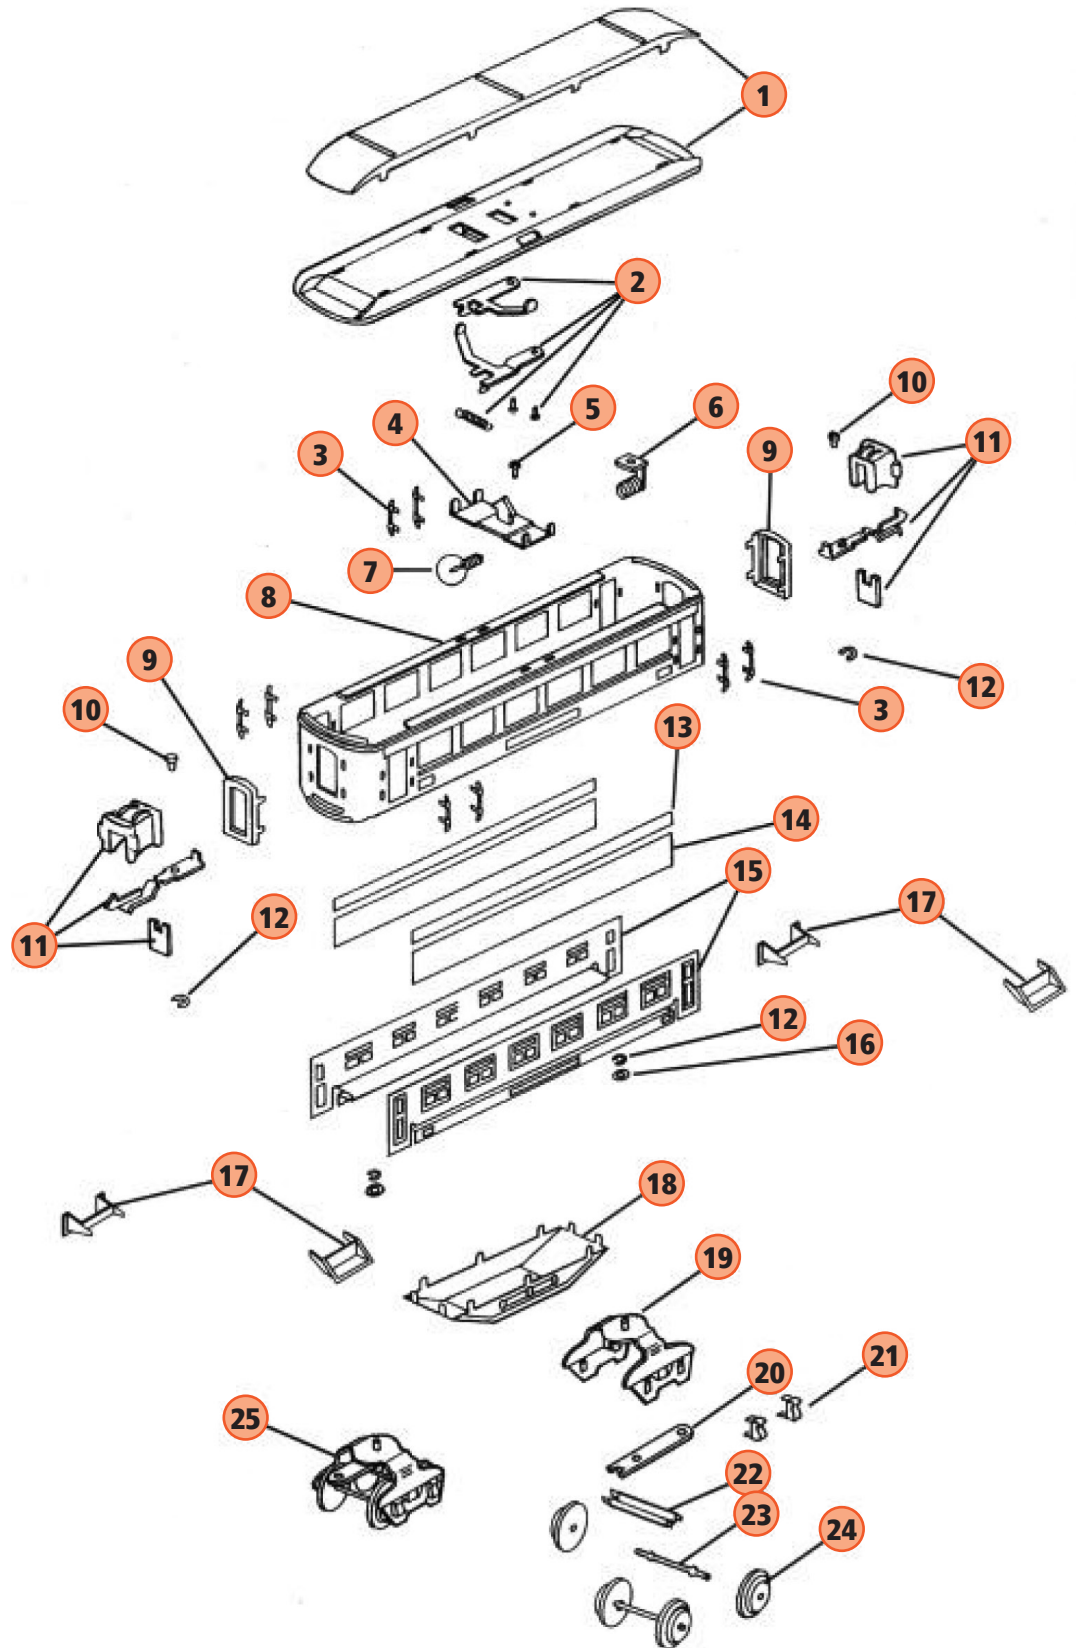

"O" GAUGE PULLMAN CAR 613 SERIES

1. **TP-OP00023**
  ROOFTOP & BOTTOM
2. **TP-OP00032**
  ROOF LATCH 2 PC SET
  W/SPRING & RIVET
3. **TP-SL00070**
  HANDRAIL, CAB (BRASS)
4. **TP-SL00071**
  HANDRAIL, CAB (NICKEL)
5. **TP-OP00017**
  BODY CROSSBRACE
  W/O LIGHT BRACKET
6. **TP-MS00055**
  SCREW 4/40 X 3/16
7. **TP-OP00021**
  LIGHT SOCKET W/BRACKET
8. **TP-MS00016**
  BULB
9. **UNDEFINED**
10. **TP-OP00028**
  VESTIBULE
11. **TP-OT00012**
  BOX COUPLER REVERT
12. **TP-OT00011**
  BOX COUPLER NON OPERATING
13. **TP-OT00013**
  C-CLIP
14. **UNDEFINED**
15. **UNDEFINED**
16. **TP-OT00028**
  WASHER
17. **TP-OP00024**
  STEP (BRASS)
18. **TP-OP00025**
  STEP (NICKEL)
19. **TP-OP00018**
  FISHBELLY
20. **TP-OP00035**
  TRUCK FRAME ONLY W/O PICKUP
21. **UNDEFINED**
22. **TP-MS00041**
  JOURNAL (BRASS)
23. **TP-MS00042**
  JOURNAL (NICKEL)
24. **TP-MS00043**
  JOURNAL (COPPER)
25. **TP-OT00027**
  TRUCK CROSSBRACE W/O PICKUP
26. **TP-OT00010**
  AXLE
27. **TP-OT00029**
  WHEEL
28. **TP-OP00026**
  TRUCK 4 WHEEL W/PICK UP