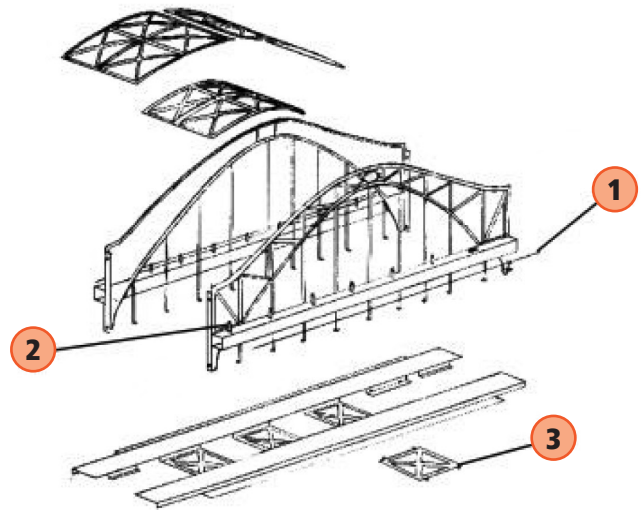

1. **TP-3000016**
  HANDRAIL WIRE (NICKEL)
2. **TP-3000015**
   HANDRAIL WIRE (BRASS)
2. **TP-3000014**
  HANDRAIL POST (NICKEL)
4. **TP-3000013**
   HANDRAIL POST (BRASS)
3. **TP-3000017**
  BRIDGE CROSSBRACE
  BOTTOM SQUARES
4. **TP-3000010**
  CROWN TOP W/ RAILING
5. **TP-3000011**
  DOOR
6. **TP-3000012**
  END CAP