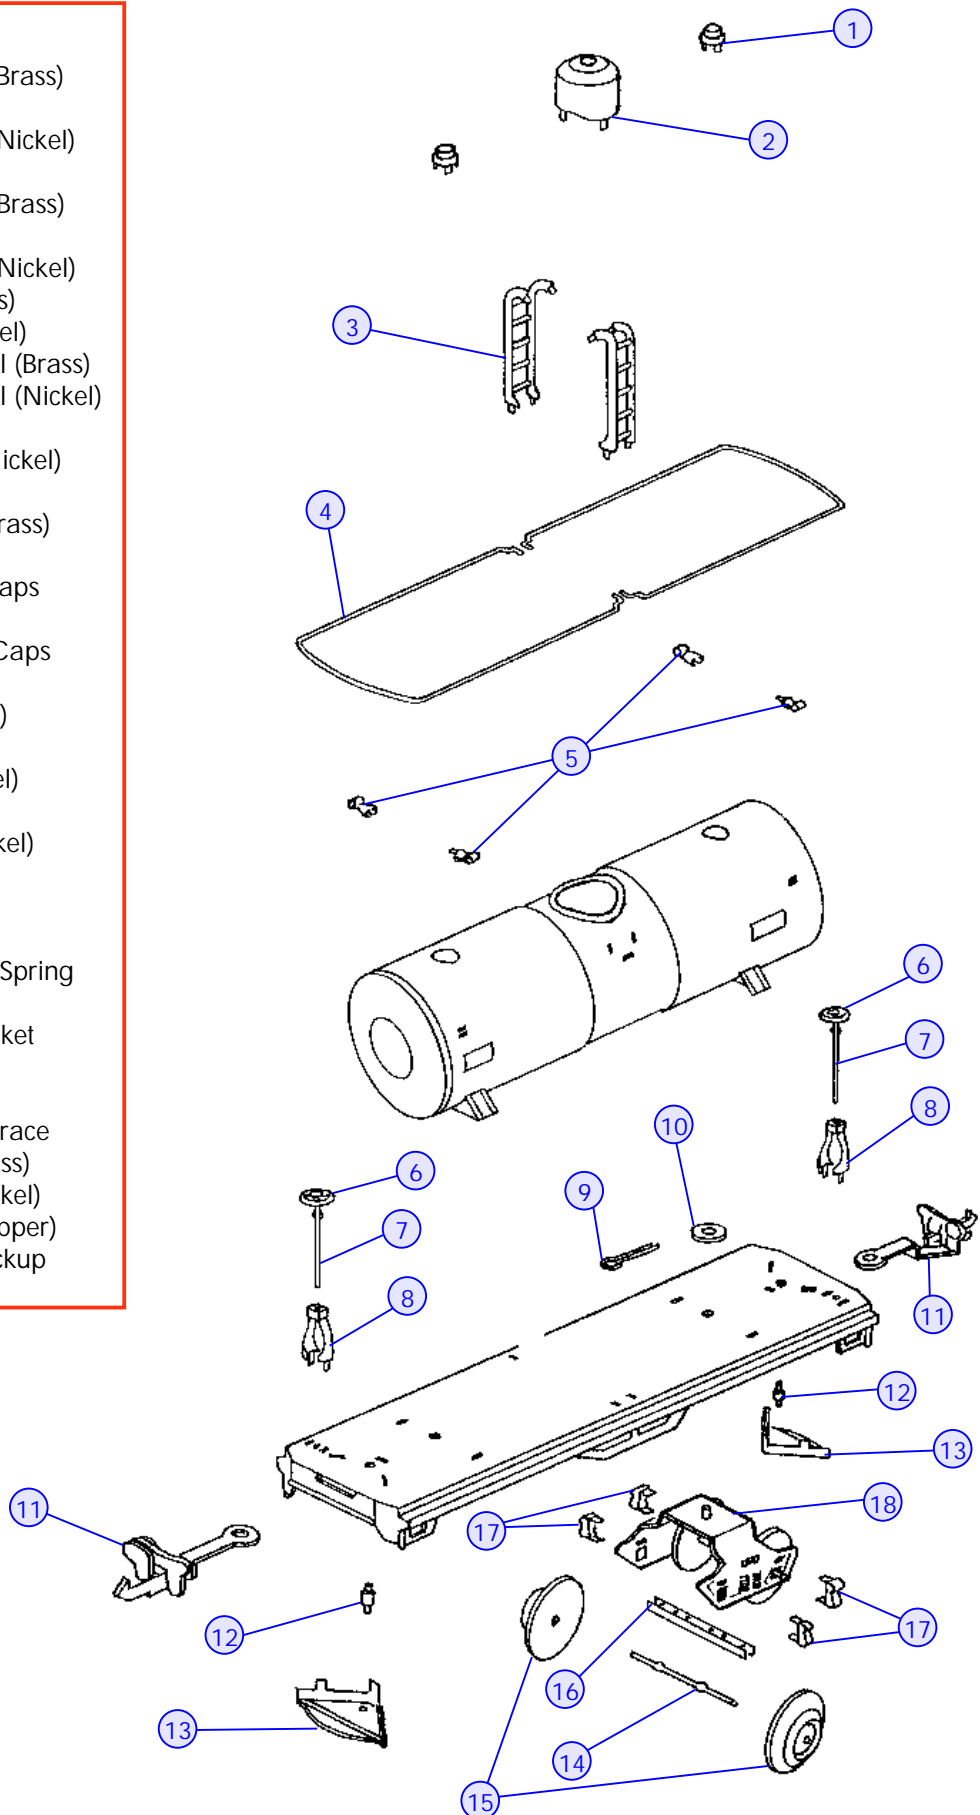

No. 515 Tank Car

1. TP-SF00062
  Tank Car Dome Small (Brass)
2. TP-SF00090
   Tank Car Dome Small (Nickel)
2. TP-SF00061
  Tank Car Dome Large (Brass)
4. TP-SF00089
   Tank Car Dome Large (Nickel)
3. TP-SF00046 - Ladder (Brass)
6. TP-SF00047 - Ladder (Nickel)
4. TP-SF00103 - Tank Car Rail (Brass)
8. TP-SF00104 - Tank Car Rail (Nickel)
5. TP-MS00039
  Handrail Stanchions (Nickel)
10. TP-MS00071
    Handrail Stanchions (Brass)
6. TP-MS00010
  Brakewheel (Brass) w/Caps
12. TP-MS00011
    Brakewheel (Nickel) w/Caps
7. TP-SF00019
  Brakewheel Shaft (Brass)
14. TP-SF00073
    Brakewheel Shaft (Nickel)
8. TP-SF00021
  Brakewheel Stand (Nickel)
9. TP-ST00013 - Cotter Pin
10. TP-OT00028 - Washer
11. TP-MS00020
  Coupler Long Shank w/Spring
12. TP-MS00026- Coupler Pin
13. TP-MS00025 - Coupler Pocket
14. TP-ST00010 - Axle
15. TP-ST00038 - Wheel
16. TP-ST00036 - Truck Crossbrace
17. TP-MS00041 - Journal (Brass)
25. TP-MS00042 - Journal (Nickel)
26. TP-MS00043 - Journal (Copper)
18. TP-ST00028 - Truck w/o Pickup