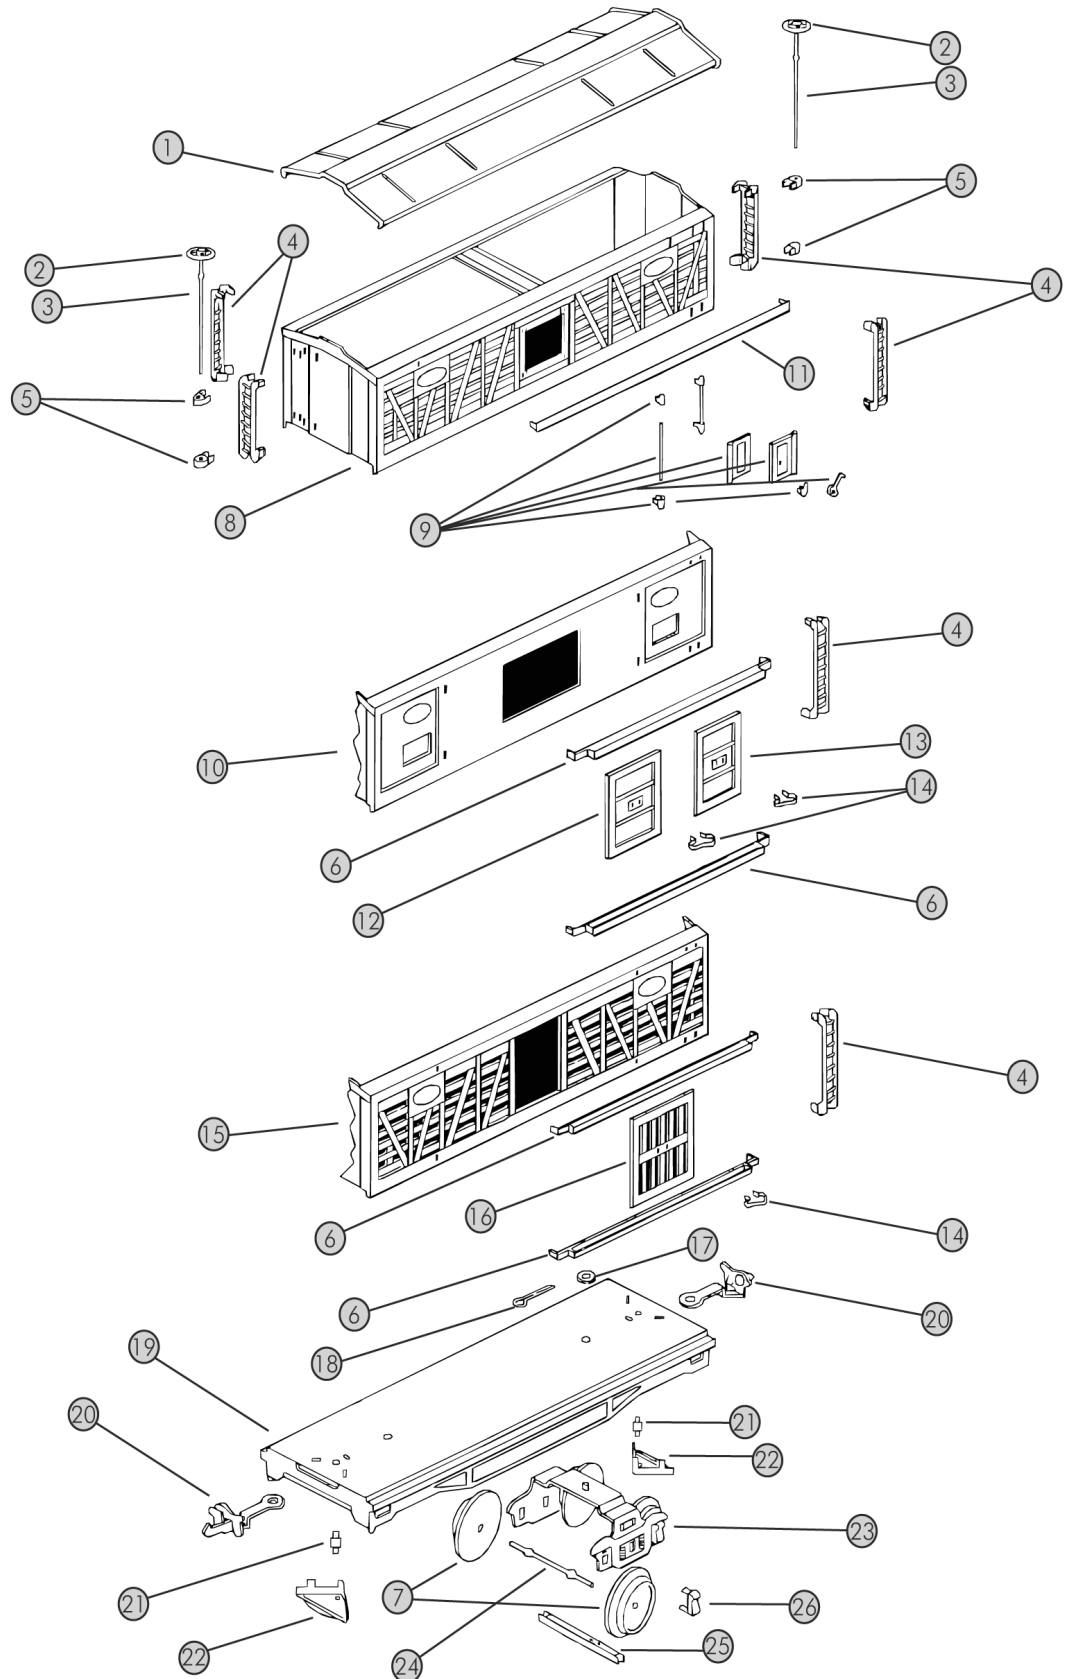

NO. 213, 214, 214R BOX, CATTLE & REEFER CAR

1. **TP-SF00048**
  ROOF
2. **TP-MS00010**
  BRAKEWHEEL (BRASS) W/ CAPS
3. **TP-MS00011**
  BRAKEWHEEL (NICKEL) W/ CAPS
4. **TP-SF00019**
  BRAKEWHEEL SHAFT (BRASS)
5. **TP-SF00073**
  BRAKEWHEEL SHAFT (NICKEL)
6. **TP-SF00044**
  LADDER (BRASS)
7. **TP-SF00045**
  LADDER (NICKEL)
8. **TP-SF00017**
  BRAKEWHEEL STANCHION (BRASS)
9. **TP-SF00018**
  BRAKEWHEEL STANCHION (NICKEL)
10. **TP-SF00028**
  DOOR RUNNER
11. **TP-SP00085**
  WHEEL
12. **UNDEFINED**
13. **TP-SF00032**
  REEFER DOOR SET W/ LATCHES (BRASS)
14. **TP-SF00088**
  REEFER DOOR SET W/ LATCHES (NICKEL)
15. **UNDEFINED**
16. **UNDEFINED**
17. **TP-SF00026**
  DOOR BOX CAR SMALL
18. **TP-SF00025**
  DOOR BOX CAR LARGE
19. **TP-MS00028**
  DOOR HANDLE (BRASS)
20. **TP-MS00029**
  DOOR HANDLE (NICKEL)
21. **UNDEFINED**
22. **TP-SF00027**
  DOOR CATTLE CAR
23. **TP-ST00013**
  COTTER PIN
24. **TP-OT00028**
  WASHER
25. **UNDEFINED**
26. **TP-MS00020**
  COUPLER LONG SHANK W/ SPRING
27. **TP-MS00026**
  COUPLER PIN
28. **TP-MS00025**
  COUPLER POCKET
29. **TP-SF00063**
  TRUCK W/O PICKUP
30. **TP-SF00010**
  AXLE
31. **TP-SF00066**
  TRUCK CROSSBRACE
32. **TP-MS00041**
  JOURNAL (BRASS)
33. **TP-MS00042**
  JOURNAL (NICKEL)
34. **TP-MS00043**
  JOURNAL (COPPER)