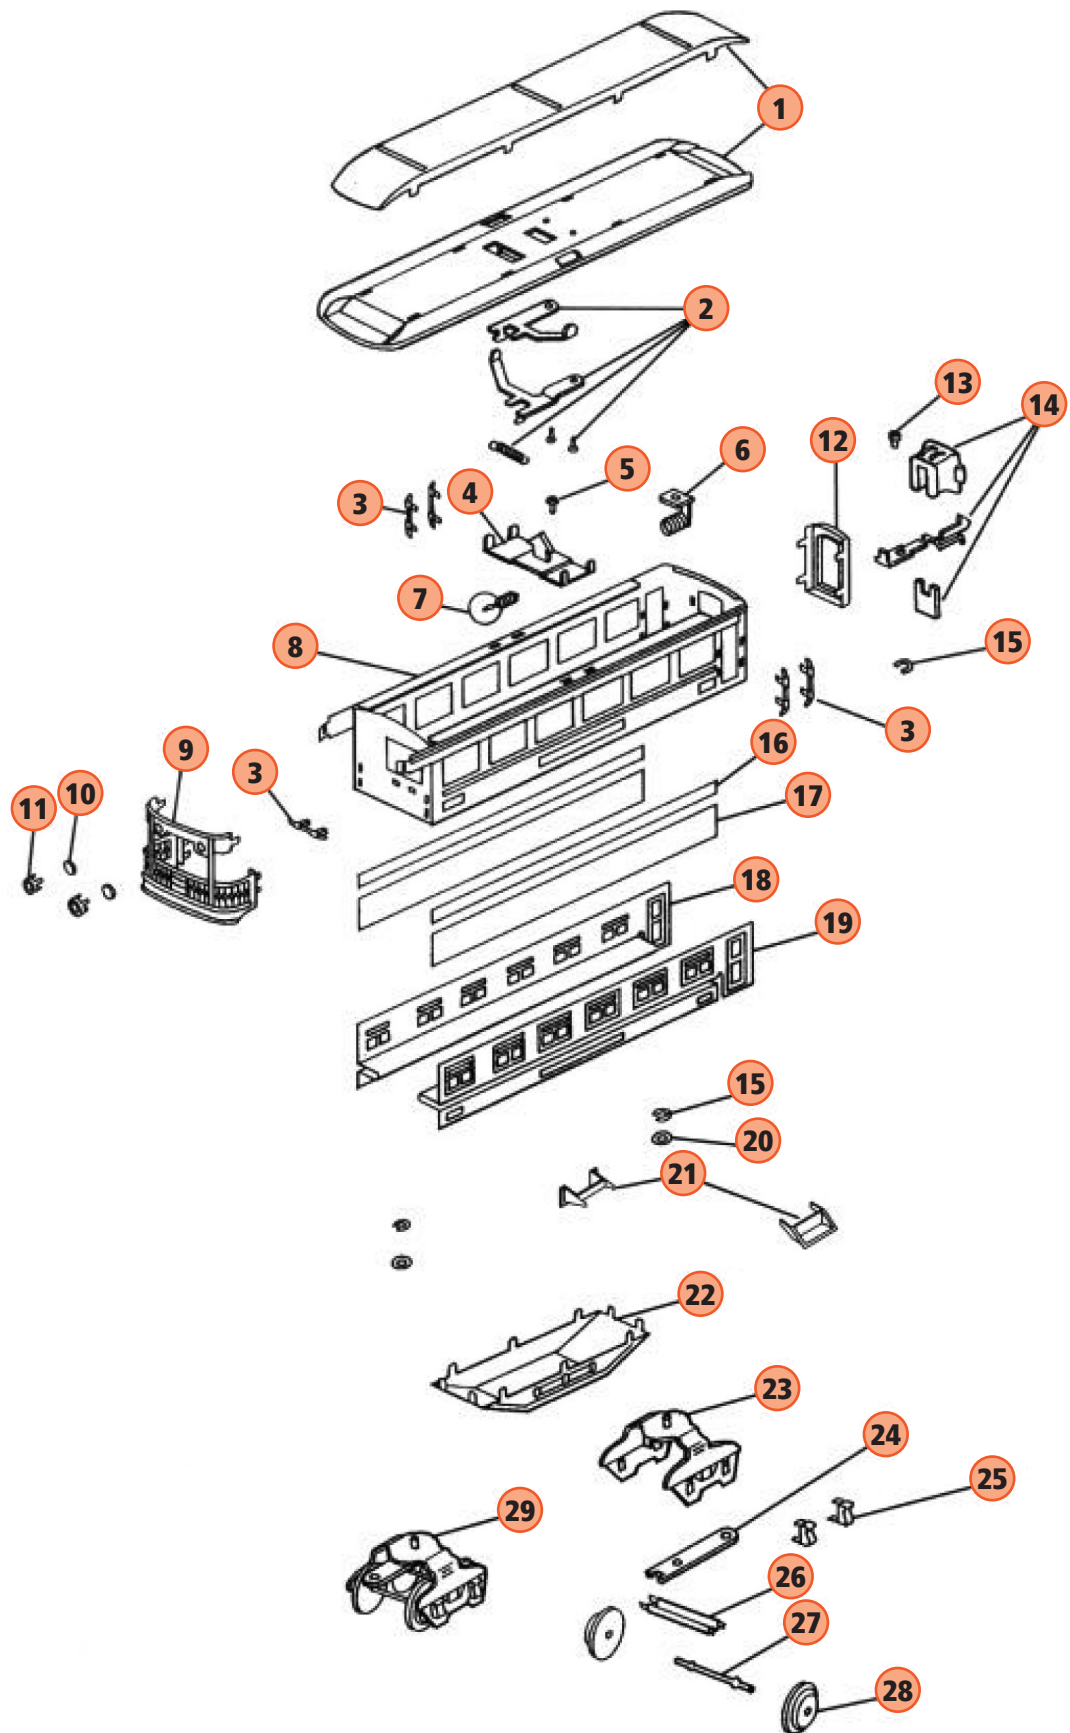

"O" GAUGE OBSERVATION CAR 614

1. **TP-OP00023**
  ROOFTOP & BOTTOM
2. **TP-OP00032**
  ROOF LATCH 2 PC SET
  W/SPRING & RIVET
3. **TP-SL00070**
  HANDRAIL, CAB (BRASS)
  TP-SL00071
  HANDRAIL, CAB (NICKEL)
4. **TP-OP00017**
  BODY CROSSBRACE
  W/O LIGHT BRACKET
5. **TP-MS00055**
  SCREW 4/40 X 3/16
6. **TP-OP00021**
  LIGHT SOCKET W/BRACKET
7. **TP-MS00016**
  BULB
8. **UNDEFINED**
9. **TP-OP00022**
  OBS RAILING (BRASS)
10. **TP-SL00035**
  BOILER FRONT LENS (RED)
11. **TP-MS00046**
  MARKET LIGHT (BRASS)
  TP-MS00047
  MARKER LIGHT (NICKEL)
12. **TP-OP00028**
  VESTIBULE
13. **TP-OT00012**
  BOX COUPLER REVERT
14. **TP-OT00011**
  BOX COUPLER NON OPERATING
15. **TP-OT00013**
  C-CLIP
16. **UNDEFINED**
17. **UNDEFINED**
18. **UNDEFINED**
19. **UNDEFINED**
20. **TP-OT00028**
  WASHER
21. **TP-OP00024**
  STEP (BRASS)
  TP-OP00025
  STEP (NICKEL)
22. **TP-OP00018**
  FISHBELLY
23. **TP-OP00035**
  TRUCK FRAME ONLY W/O PICKUP
24. **UNDEFINED**
25. **TP-MS00041**
  JOURNAL (BRASS)
  TP-MS00042
  JOURNAL (NICKEL)
  TP-MS00043
  JOURNAL (COPPER)
26. **TP-OT00027**
  TRUCK CROSSBRACE W/O PICKUP
27. **TP-OT00010**
  AXLE
28. **TP-OT00029**
  WHEEL
29. **TP-OP00026**
  TRUCK 4 WHEEL W/PICK UP