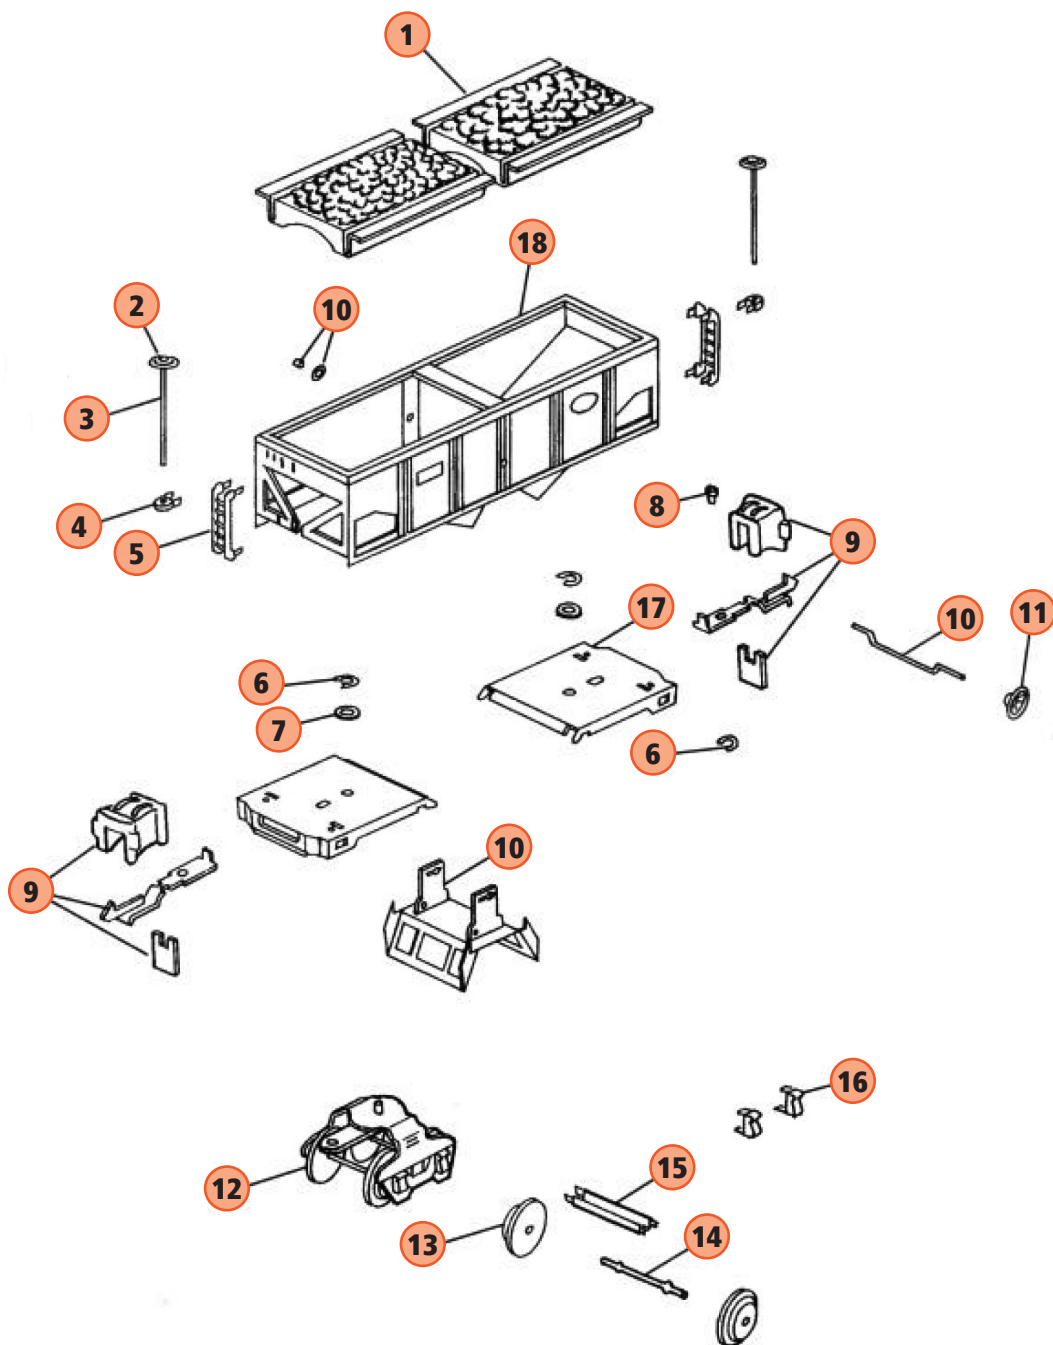

NO. 816 HOPPER

1. **TP-OF00028**
  HOPPER COAL LOAD BLACK
  NEED 2 PER CAR
2. **TP-OF00010**
  BRAKEWHEEL (BRASS) W/CAP
  TP-OF00011
  BRAKEWHEEL (NICKEL) W/CAP
3. **TP-OF00014**
  BRAKEWHEEL SHAFT (BRASS)
  TP-OF00015
  BRAKEWHEEL SHAFT (NICKEL)
4. **TP-SF00017**
  BRAKE WHEEL STANCHION (BRASS)
  TP-SF00018
  BRAKE WHEEL STANCHION (NICKEL)
5. **TP-OT00020**
  LADDER (BRASS)
  TP-OT00021
  LADDER (NICKEL)
6. **TP-OT00013**
  C-CLIP
7. **TP-OT00028**
  WASHER
8. **TP-OT00012**
  BOX COUPLER REVERT
9. **TP-OT00011**
  BOX COUPLER NON OPERATING
10. **TP-OF00029**
  HOPPER DOOR COMPLETE
11. **TP-OF00030**
  HOPPER BRAKE WHEEL (NICKEL)
12. **TP-OP00027**
  TRUCK 4 WHEEL W/O PICKUP
13. **TP-OT00029**
  WHEEL
14. **TP-OT00010**
  AXLE
15. **TP-OT00027**
  TRUCK CROSSBRACE W/O PICKUP
16. **TP-MS00042**
  JOURNAL (NICKEL)
  TP-MS00041
  JOURNAL (BRASS)
  TP-MS00043
  JOURNAL (COPPER)
17. **UNDEFINED**
18. **UNDEFINED**