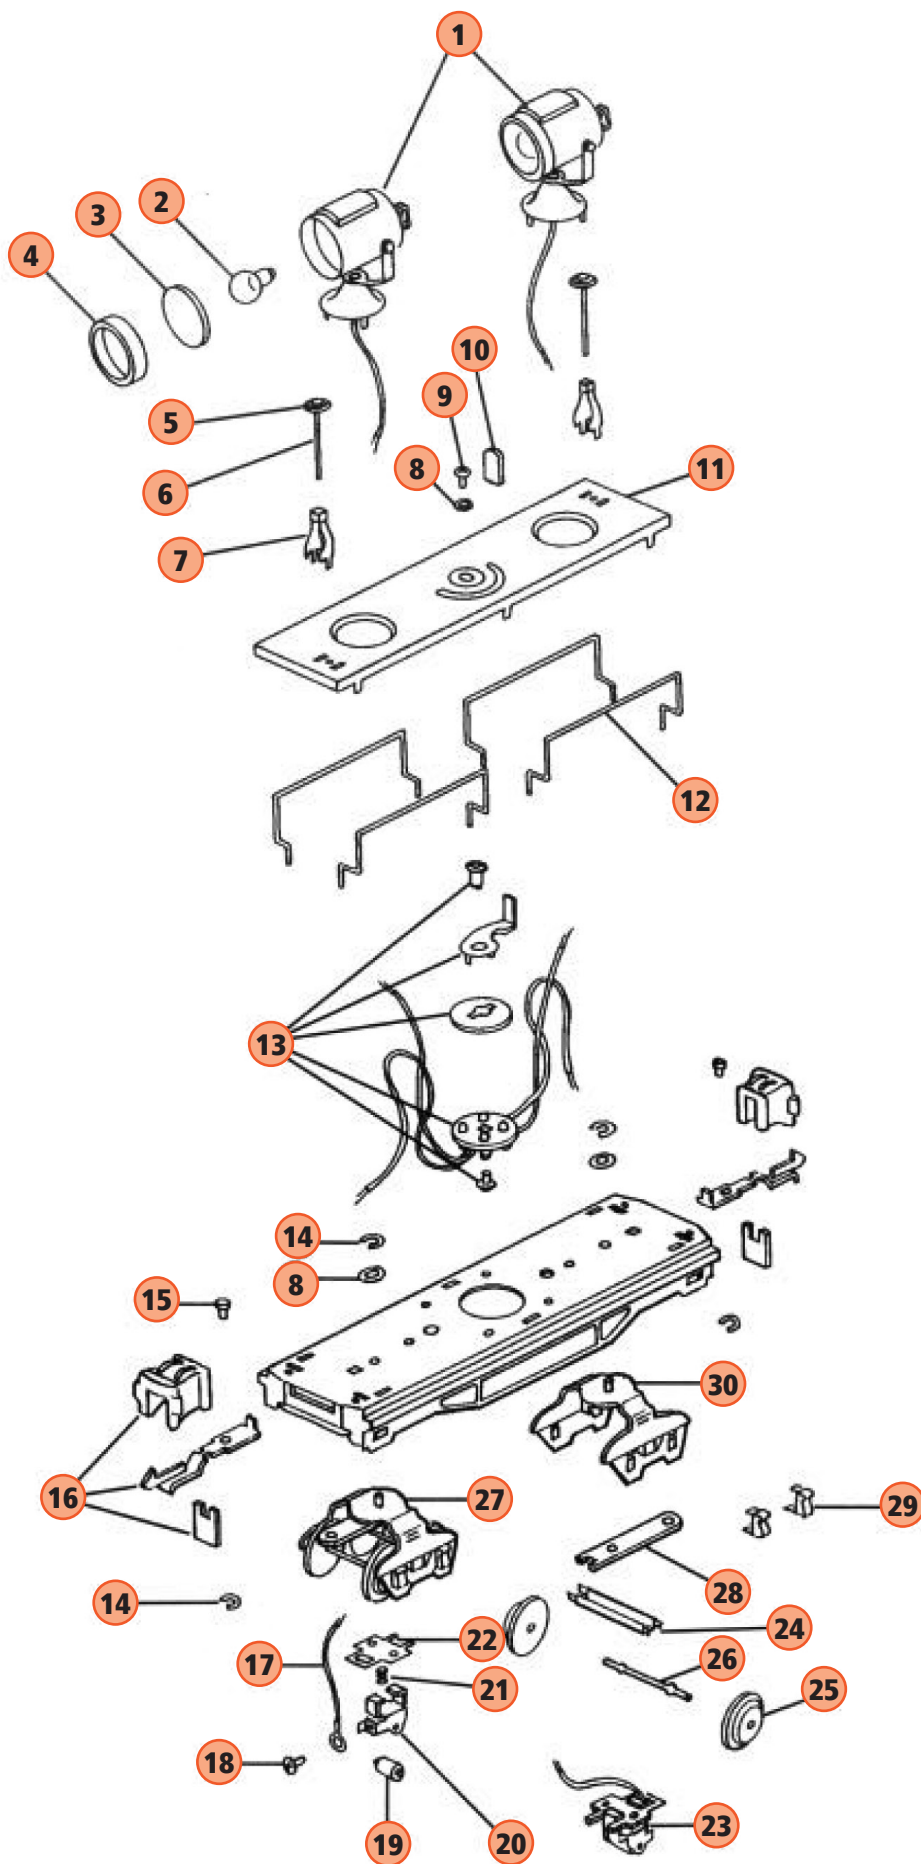

NO. 820 SEARCH LIGHT CAR

1. **TP-SF00050**
  SEARCHLIGHT COMPLETE (BRASS)
2. **TP-SF00051**
   SEARCHLIGHT COMPLETE (NICKEL)
2. **TP-MS00016**
  BULB
3. **TP-SF00052**
  SEARCHLIGHT PLASTIC LENS
4. **TP-SF00053**
  SEARCHLIGHT RING (BRASS)
6. **TP-SF00054**
   SEARCHLIGHT RING (NICKEL)
5. **TP-OF00010**
  BRAKEWHEEL (BRASS) W/CAP
8. **TP-OF00011**
   BRAKEWHEEL (NICKEL) W/CAP
6. **TP-OF00014**
  BRAKEWHEEL SHAFT (BRASS)
10. **TP-OF00015**
    BRAKEWHEEL SHAFT (NICKEL)
7. **TP-OF00036**
  BRAKEWHEEL STAND (NICKEL)
8. **TP-OT00028**
  WASHER
9. **TP-MS00055**
  SCREW 4/40 X 3/16
10. **TP-8400010**
  HANDLE PLASTIC
11. **TP-SF00100**
  SEARCHLIGHT MOUNTING BASE (NICKEL)
12. **UNDEFINED**
13. **TP-MS00049**
  MANUAL REVERSE SWITCH W/O HANDLE
14. **TP-OT00013**
  C-CLIP
15. **TP-OT00012**
  BOX COUPLER REVERT
16. **TP-OT00011**
  BOX COUPLER NON OPERATING
17. **UNDEFINED**
18. **TP-MS00055**
  SCREW 4/40 X 3/16
19. **TP-MS00051**
  PICKUP ROLLER
20. **TP-MS00050**
  PICKUP BRACKET
21. **TP-MS00052**
  PICKUP SPRING
22. **TP-MS00036**
  FIBER INSULATOR
23. **TP-OT00026**
  TRUCK CROSSBRACE W/PICKUP
24. **TP-OT00027**
  TRUCK CROSSBRACE W/O PICKUP
25. **TP-OT00029**
  WHEEL
26. **TP-OT00010**
  AXLE
27. **TP-OT00026**
  TRUCK CROSSBRACE W/PICKUP
28. **UNDEFINED**
29. **TP-MS00041**
  JOURNAL (BRASS)
34. **TP-MS00042**
    JOURNAL (NICKEL)
35. **TP-MS00043**
    JOURNAL (COPPER)
30. **TP-OP00035**
  TRUCK FRAME ONLY W/O PICKUP