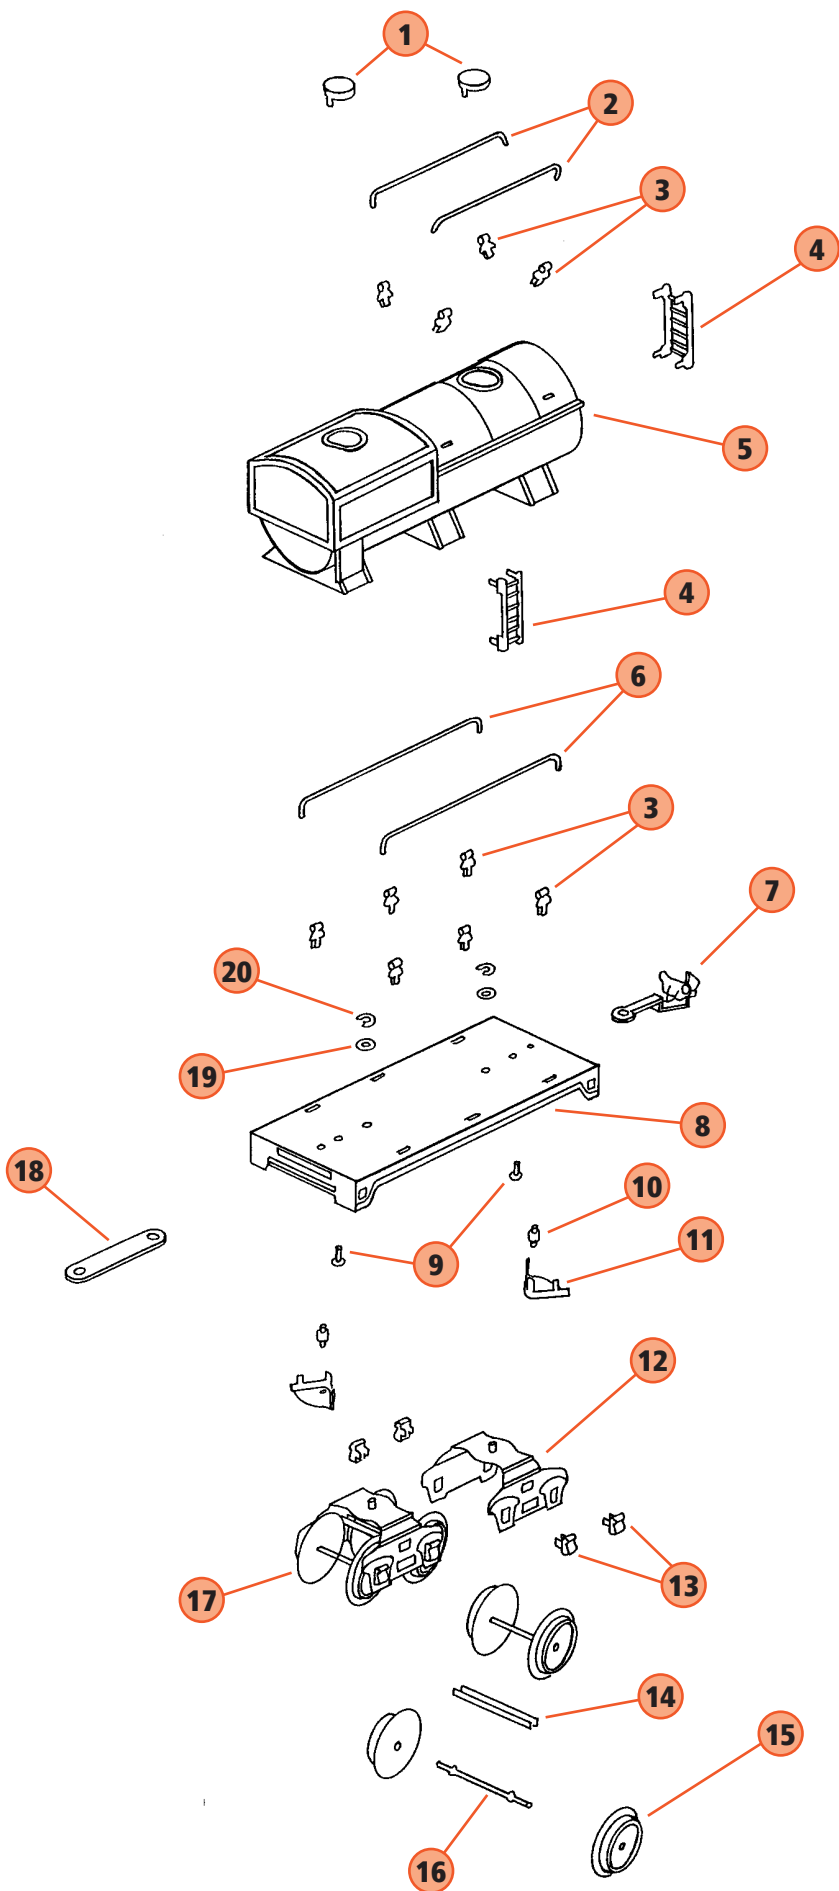

NO. 260 STEAM LOCOMOTIVE: CAST OIL TENDER VIEW

1. **TP-ST00017**
  DOME SMALL (BRASS)
2. TP-ST00018
   DOME SMALL (NICKEL)
2. **UNDEFINED**
3. **TP-MS00071**
  HANDRAIL STANCHIONS (BRASS)
5. TP-MS00039
   HANDRAIL STANCHIONS (NICKEL)
   50 PER BAG
4. **TP-ST00020**
  LADDER (BRASS)
7. TP-ST00021
   LADDER (NICKEL)
5. **UNDEFINED**
6. **UNDEFINED**
7. **TP-MS00020**
  COUPLER LONG SHANK W/SPRING
8. **UNDEFINED**
9. **TP-MS00056**
  SCREW 4/40 X 1/4
10. **TP-MS00026**
  COUPLER PIN
11. **TP-MS00025**
  COUPLER POCKET
12. **TP-OP00036**
  TRUCK FRAME ONLY W/O PICKUP
13. **TP-MS00041**
  JOURNAL (BRASS)
17. TP-MS00042
    JOURNAL (NICKEL)
18. TP-MS00043
    JOURNAL COPPER
14. **TP-OT00027**
  TRUCK CROSSBRACE W/O PICKUP
15. **TP-OT00029**
  WHEEL
16. **TP-OT00010**
  AXLE
17. **TP-OP00033**
  TRUCK 4 WHEEL W/ PICKUP
23. TP-OP00034
    TRUCK 4 WHEEL W/O PICKUP
18. **TP-ST00019**
  DRAWBAR
19. **TP-OT00028**
  WASHER
20. **TP-OT00013**
  C-CLIP