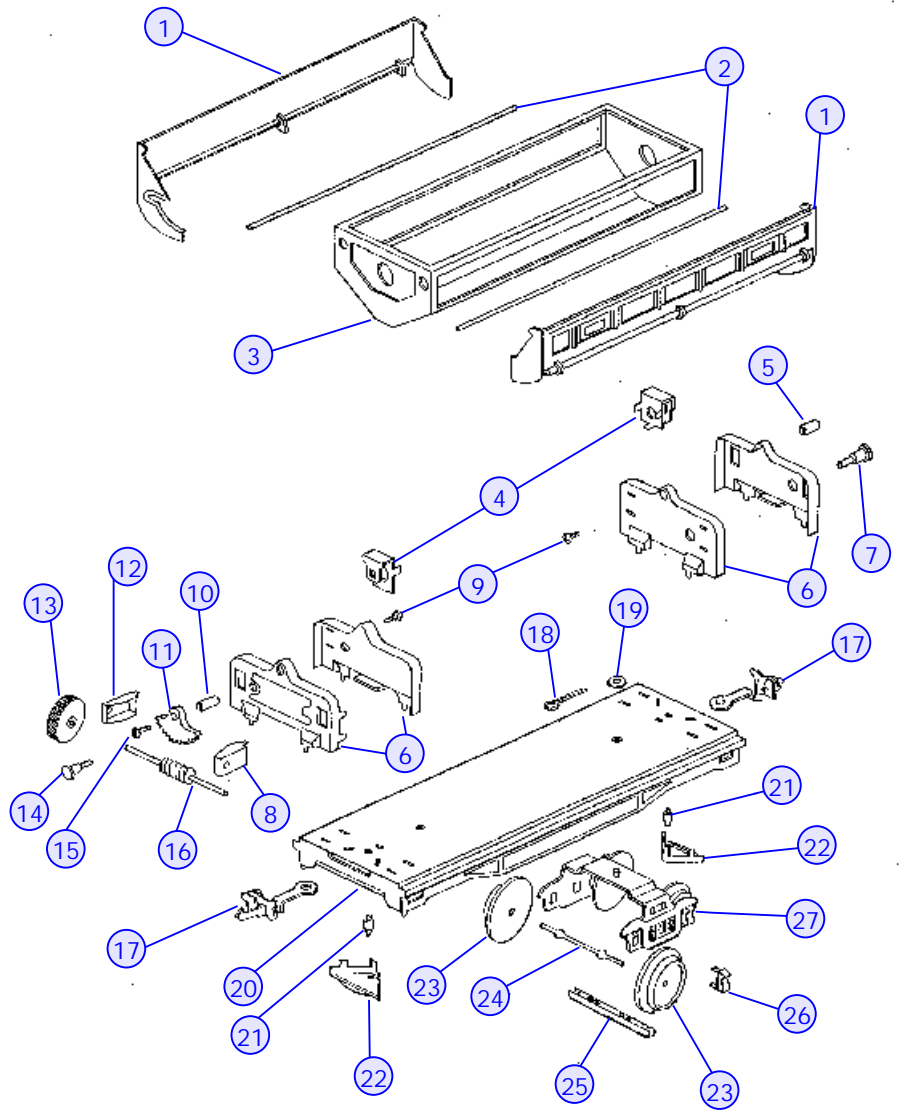

No. 218 Dump Car

1. Undefined
2. Undefined
3. Undefined
4. Undefined
5. Undefined
6. Undefined
7. Undefined
8. Undefined
9. Undefined
10. Undefined
11. Undefined
12. Undefined
13. TP-SF00038
  Handwheel Knob (Nickel)
14. TP-SF00039
    Handwheel Knob (Brass)
14. Undefined
15. Undefined
16. TP-SF00034
  Gear & Shaft Operating
17. TP-MS00020
  Coupler Long Shank w/Spring
18. TP-ST00013 - Cotter Pin
19. TP-OT00028 -Washer
20. Undefined
21. TP-MS00026 - Coupler Pin
22. TP-MS00025 - Coupler Pocket
23. TP-SP00085 - Wheel
24. TP-SF00010 - Axle
25. TP-SF00066 - Truck Crossbrace
26. TP-MS00041 - Journal (Brass)
  TP-MS00042 - Journal (Nickel)
  TP-MS00043 - Journal (Copper)
27. TP-SF00063 - Truck w/o Pickup