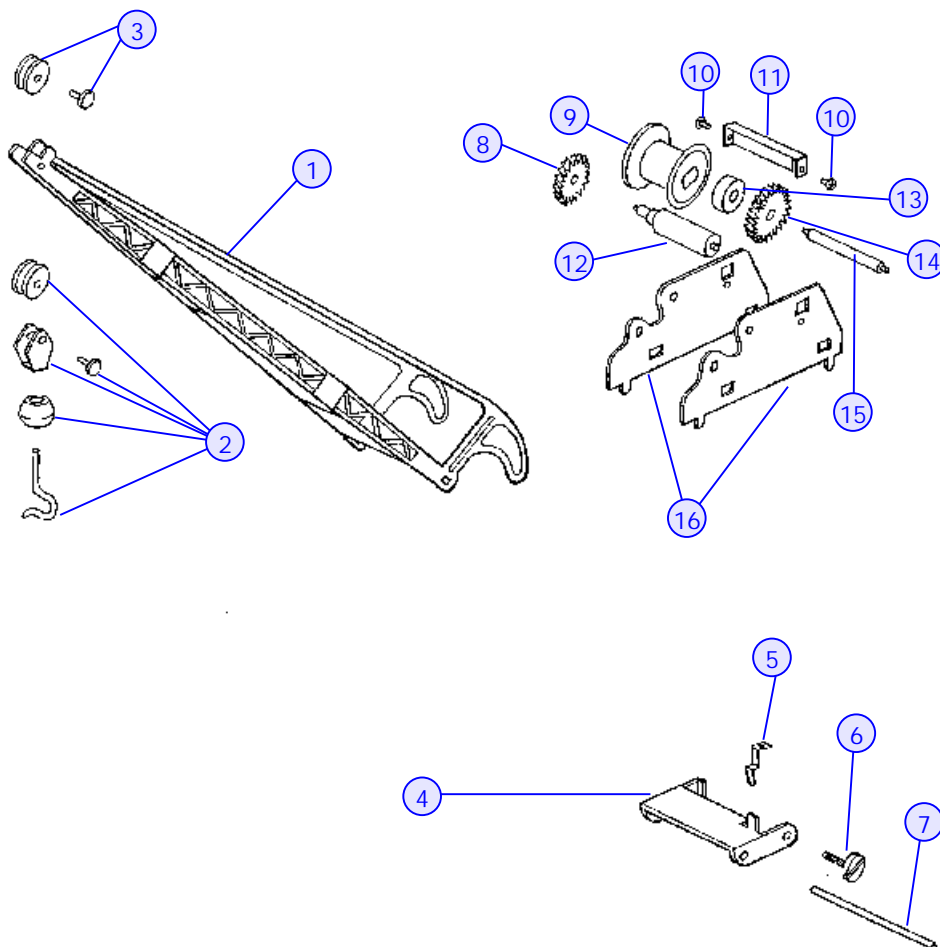

No. 219 Crane Car-Boom View

1. TP-SF00012
  Boom
2. TP-SF00039
  Hook Crane (Brass)
  TP-SF00040
  Hook Crane (Nickel)
3. TP-SF00013
  Boom Roller & Pin
4. Undefined
5. Undefined
6. Undefined
7. Undefined
8. Undefined
9. Undefined
10. Undefined
11. Undefined
12. Undefined
13. Undefined
14. Undefined
15. Undefined
16. Undefined