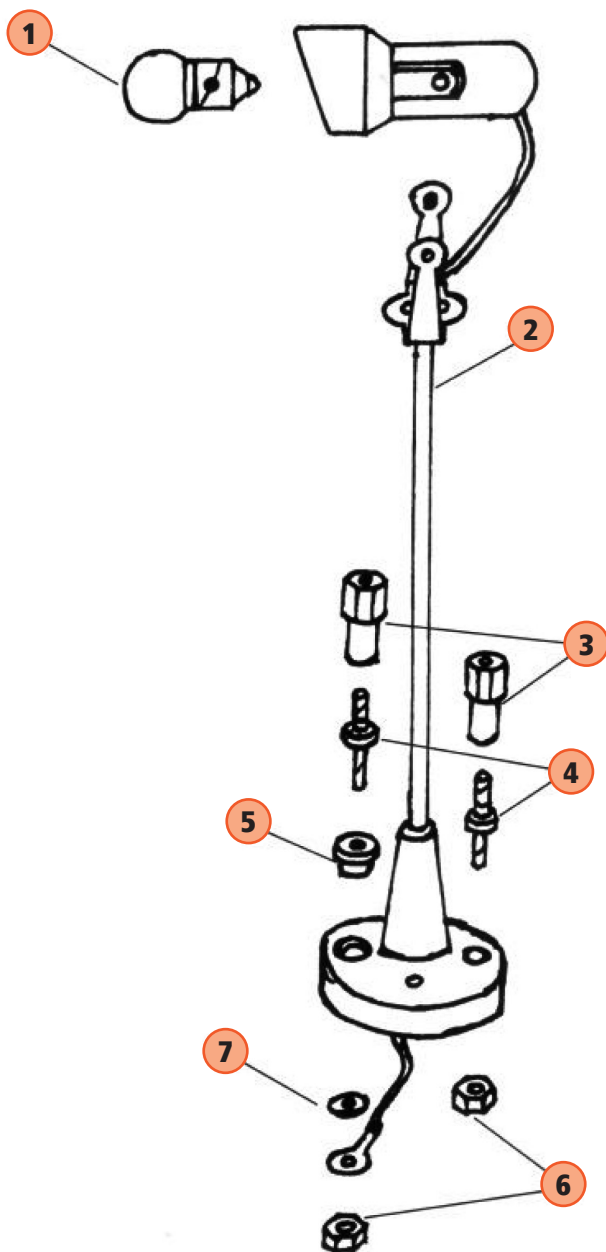

HIAWATHA, UNION PACIFIC, RAILCHIEF OBSERVATION CAR 754, 784, 794, 884

LIONEL ELECTRIC TRAINS
MODEL RAILROAD ACCESSORIES
LIONEL CORPORATION TINPLATE

1. UNDEFINED
2. UNDEFINED
3. TP-SL00035
BOILER FRONT LENS (RED)
4. TP-OH00022
OBS. CASTING REAR CAR
UNPAINTED
- TP-OH00039
OBS. CASTING REAR CAR GRAY
5. UNDEFINED
6. UNDEFINED
7. UNDEFINED
8. TP-MS00016
BULB
9. UNDEFINED
10. TP-OH00013
BOTTOM CASTING, OBS CAR
11. TP-OH00030
COUPLER HOOK
12. TP-MS00060
SCREW 6-32 X 5/16"
13. TP-OH00028
TRUCK LEAD CAR & OBS. CAR
14. TP-SL00141
VALVE GEAR SCREW
15. TP-OH00023
PICKUP SHOE FOR CAR
& VESTIBULE

#35 LAMP

1. TP-3500001
SCREW
2. TP-3500002
LAMP TOP
3. TP-3500003
LENS
4. TP-3500004
BRACKET
5. TP-MS00018
BULB
6. UNDEFINED
7. TP-3500005
TERMINAL BOARD

#70 YARD LAMP

1. **TP-MS00112**
BULB
2. **UNDEFINED**
3. **TP-MS00106**
TERMINAL THUMBSCREW
4. **TP-MS00101**
TERMINAL POST THREADED
5. **TP-MS00102**
INSULATOR TERMINAL POST
6. **TP-MS00104**
NUT TERMINAL POST
7. **TP-MS00103**
WASHER INSULATOR

#580-1 LAMP

1. **TP-MS00108**
BULB
2. **UNDEFINED**
3. **TP-MS00100**
TERMINAL THUMBSCREW
4. **TP-MS00101**
TERMINAL POST THREADED
5. **TP-MS00102**
INSULATOR TERMINAL POST
6. **TP-MS00105**
WASHER LOCK
7. **TP-MS00104**
NUT TERMINAL POST
8. **TP-MS00103**
WASHER INSULATOR