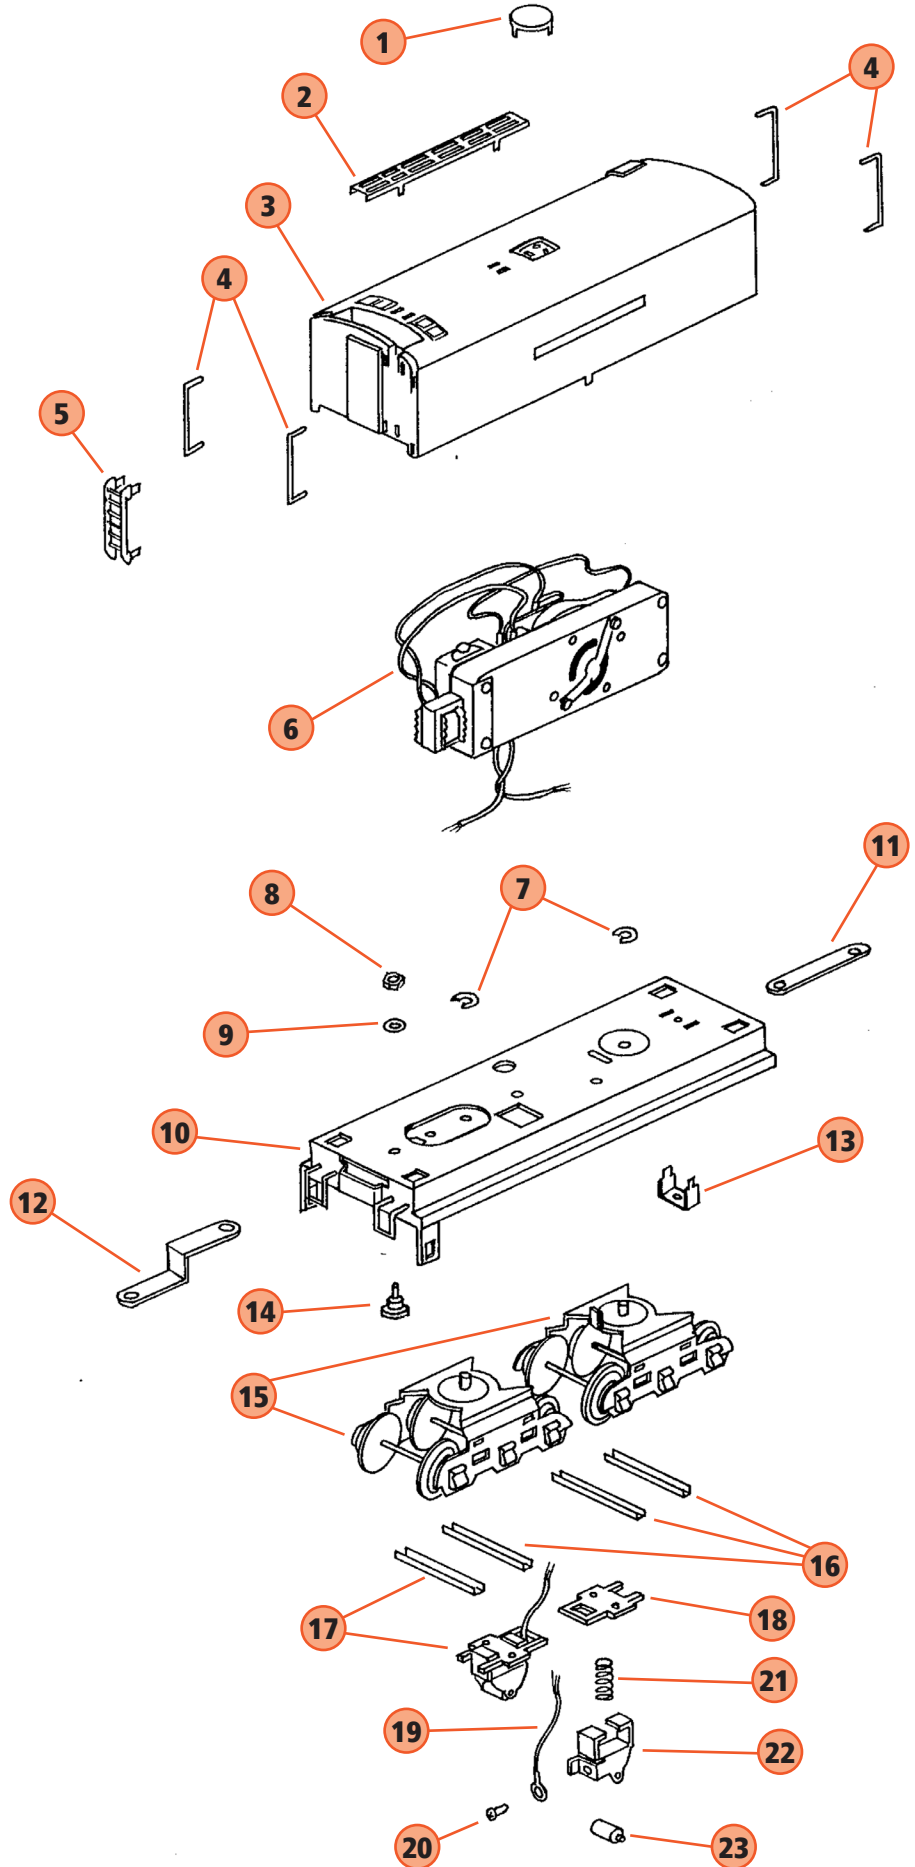

"O" GAUGE HIAWATHA: TENDER VIEW

1. **TP-ST00017**
  DOME SMALL (BRASS)
2. **TP-ST00018**
  DOME SMALL (NICKEL)
3. **TP-OH00024**
  TENDER DECK (BLACK)
4. **UNDEFINED**
5. **TP-ST00020**
  LADDER (BRASS)
6. **TP-ST00021**
  LADDER (NICKEL)
7. **TP-ST00040**
  WHISTLE
8. **TP-OT00013**
  C-CLIP
9. **TP-MS00074**
  NUT 4/40
10. **TP-OT00028**
  WASHER
11. **TP-OH00019**
  FLOOR TENDER
12. **TP-ST00019**
  DRAWBAR
13. **UNDEFINED**
14. **TP-ST00014**
  COUPLER POCKET SQUARE
15. **TP-OE00022**
  CRANK PIN SCREW
  SMALL SHOULDERED
16. **TP-OT00024**
  TRUCK 6 WHEEL W/PICKUP
17. **TP-OT00025**
  TRUCK 6 WHEEL W/O PICKUP
18. **TP-OT00027**
  TRUCK CROSSBRACE W/O PICKUP
19. **TP-OT00026**
  TRUCK CROSSBRACE W/PICKUP
20. **TP-MS00036**
  FIBER INSULATOR
21. **UNDEFINED**
22. **TP-MS00055**
  SCREW 4/40 X 3/16
23. **TP-MS00052**
  PICKUP SPRING
24. **TP-MS00050**
  PICKUP BRACKET
25. **TP-MS00051**
  PICKUP ROLLER