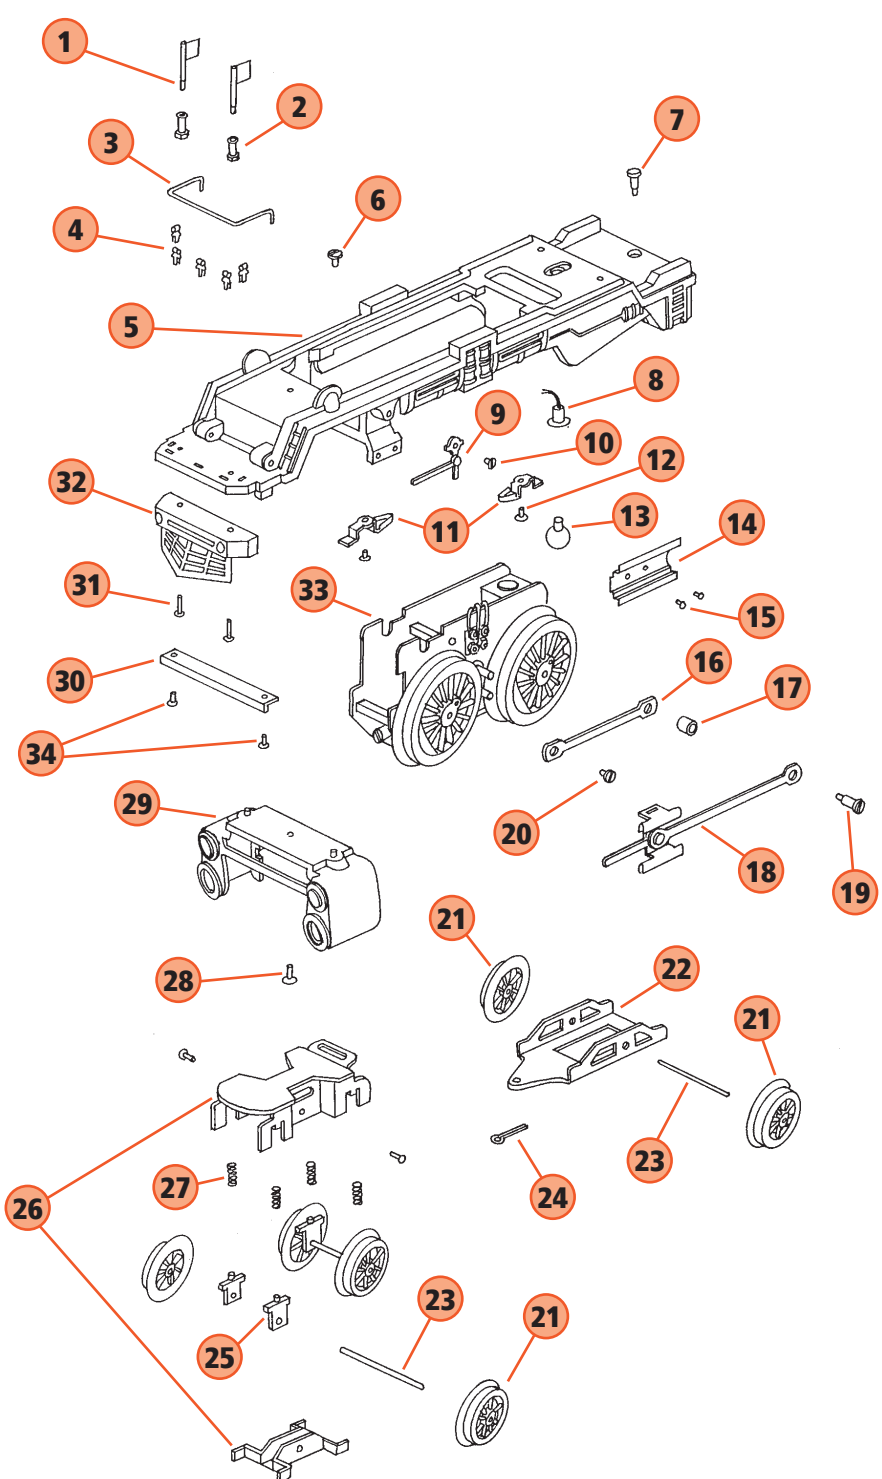

1. TP-SL00053 DOME SET (BRASS) 2. TP-SL00062 FLAG STANCHION (BRASS) TP-SL00063 FLAG STANCHION (NICKEL) 3. TP-SL00136 DECK HANDRAIL (BRASS) TP-SL00137 DECK HANDRAIL (NICKEL) 4. TP-MS00071 HANDRAIL STANCHIONS (BRASS) TP-MS00039 HANDRAIL STANCHIONS (NICKEL) 50 PER BAG 5. TP-SL00065 FRAME 6. TP-SL00155 SCREW LEADING TRUCK 7. TP-SL00057 DRAWBAR SCREW 8. TP-MS00045 LAMP SOCKET 9. TP-SL00111 VALVE GEAR 10. TP-SL00113 VALVE GEAR 11. TP-MS00013 BUILD-A-LOCO MOTOR 12. TP-MS00015 BUILD-A-LOCO MOTOR RIVET LONG 13. TP-MS00017 BULB 14. TP-SL00048 CROSSHEAD GUIDE 15. TP-SL00049 CROSSHEAD SCREW 2 PER SIDE 16. TP-SL00093 SIDE ROD 17. TP-SL00095 SIDE ROD SPACER 18. TP-SL00076 MAIN ROD W/ CROSSHEAD ASSEMBLY 19. TP-SL00043 CRANK PIN SCREW SHOULDERED LONG 20. TP-SL00042 CRANK PIN SCREW SHOULDERED SHORT 21. TP-SL00114 WHEEL LEAD & TRAILING RED SPOKE TP-SL00115 WHEEL LEAD & TRAILING BLACK SPOKE 22. TP-SL00108 TRUCK TRAILING FRAME 23. TP-SL00012 AXLE 24. TP-ST00013 COTTER PIN 25. TP-SL00109 TRUCK BEARING LEADING & TRAILING 26. TP-SL00156 TRUCK LEADING	27. TP-SL00110 TRUCK SPRING LEADING & TRAILING 28. TP-MS00064 SCREW 8/32 X 5/16 29. TP-SL00102 STEAM CHEST 30. TP-SL00090 PILOT TRUCK GUIDE (LEADING TRUCK) 31. TP-MS00061 SCREW 6/32 X 1/2	32. TP-SL00089 PILOT STEEL 33. TP-SL00080 MOTOR COMP. BAL STEAM W/RED WHEELS TP-SL00081 MOTOR COMP BAL STEAM W/BLACK WHEELS 34. TP-MS00060 SCREW 6-32 X 5/16"