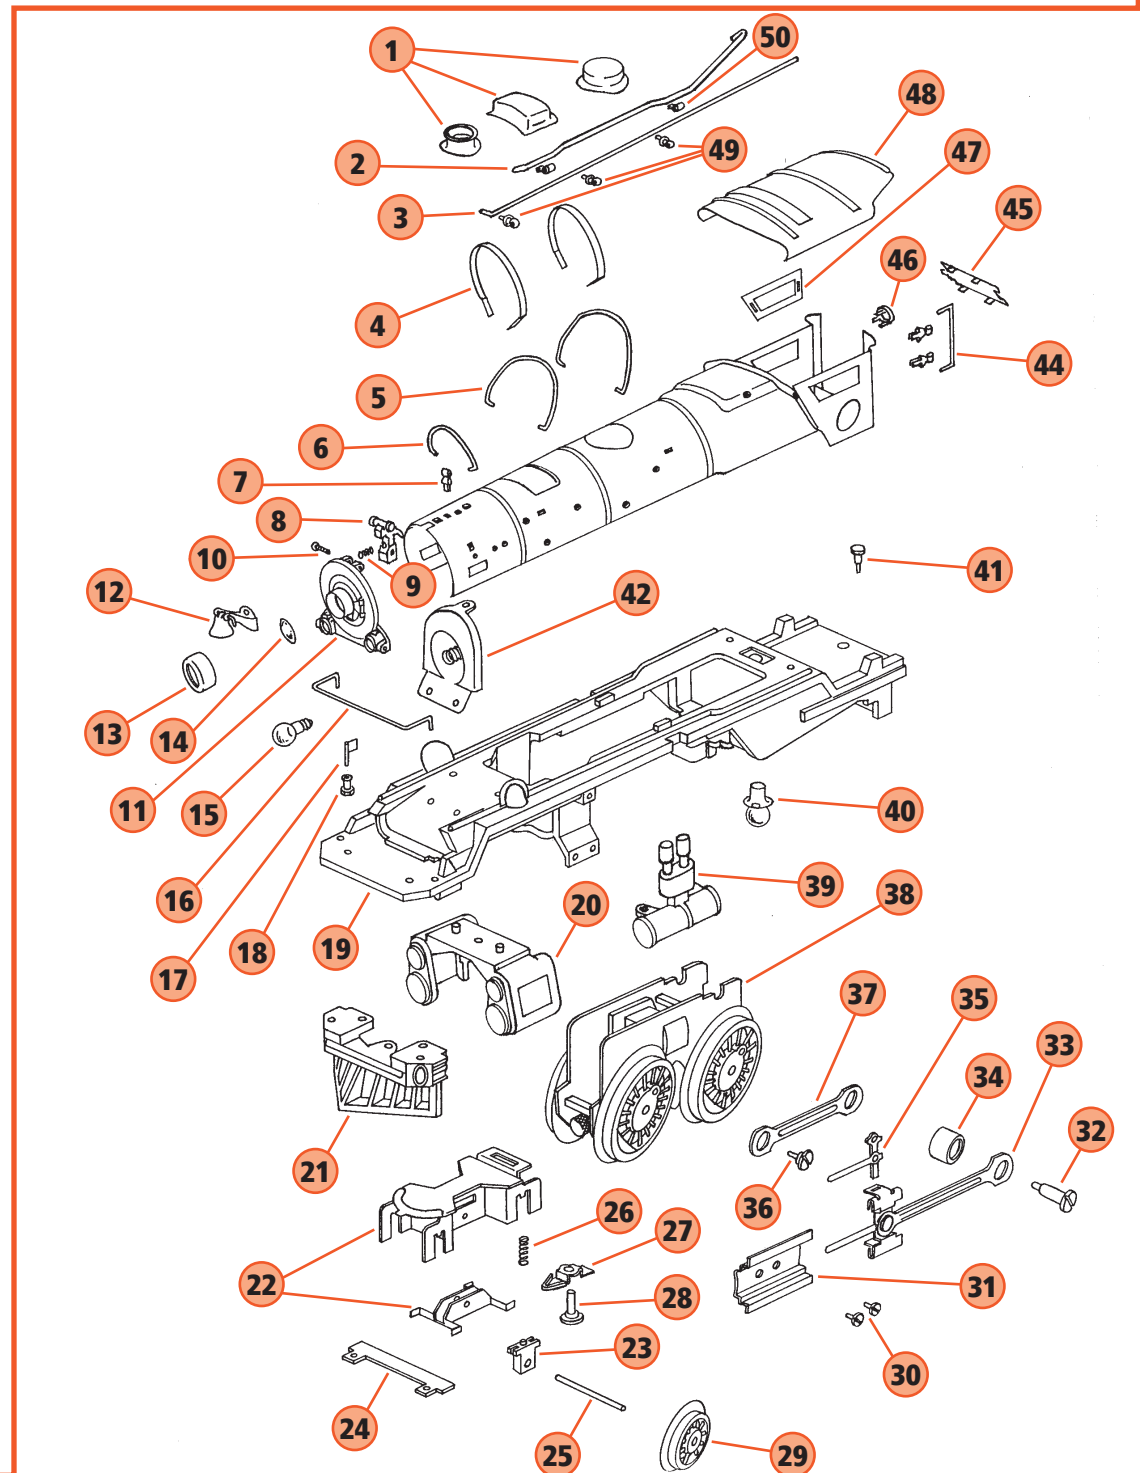

31. **TP-SL00048**
  CROSSHEAD GUIDE
32. **TP-SL00043**
  CRANK PIN SCREW
  SHOULDERED - LONG
33. **TP-SL00076**
  MAIN ROD W/ CROSSHEAD
  ASSEMBLY
34. **TP-SL00095**
  SIDE ROD SPACER
35. **TP-SL00111**
  VALVE GEAR
36. **TP-SL00042**
  CRANK PIN SCREW
  SHOULDERED - SHORT

37. **TP-SL00093**
  SIDE ROD
38. **TP-SL00080**
  MOTOR COMP. BAL STEAM
  W/RED WHEELS
- **TP-SL00081**
  MOTOR COMP BAL STEAM
  W/BLK WHEELS
39. **TP-SL00010**
  AIR TANK (BRASS)
- **TP-SL00011**
  AIR TANK (NICKEL)
40. **TP-MS00045**
  LAMP SOCKET
41. **TP-SL00057**
  DRAWBAR SCREW

42. **UNDEFINED**
44. **UNDEFINED**
45. **TP-SL00058**
  FIRE BOX DOOR (BRASS)
- **TP-SL00059**
  FIRE BOX DOOR (NICKEL)
46. **TP-MS00046**
  MARKET LIGHT (BRASS)
- **TP-MS00047**
  MARKER LIGHT (NICKEL)
47. **TP-SL00129**
  WINDOW (BRASS)
48. **UNDEFINED**
49. **TP-SL00099**
  STANCHIONS TURNED (BRASS)
50. **UNDEFINED**