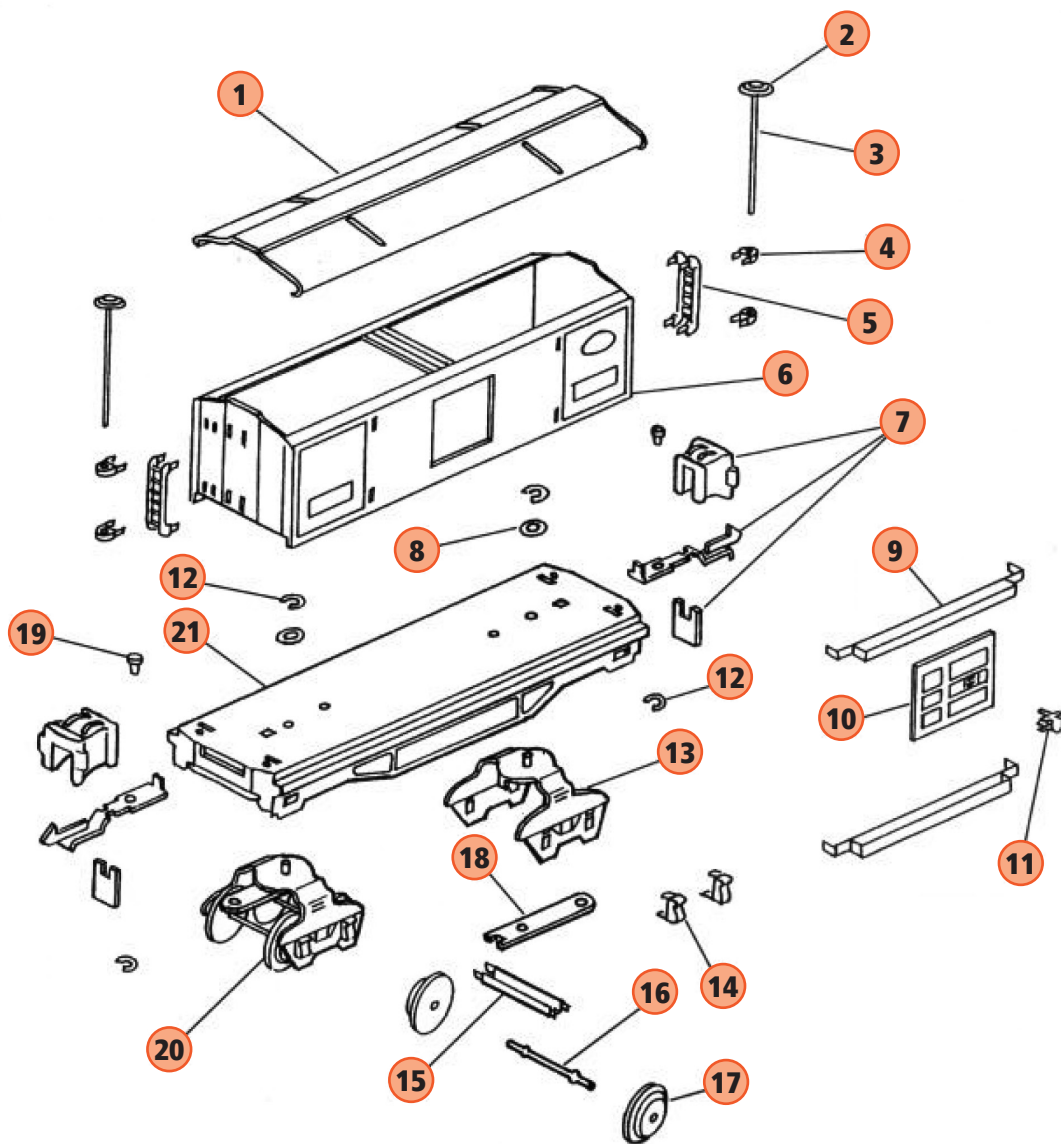

NO. 814 BOXCAR

1. **TP-OF00033**
  ROOF
2. **TP-OF00010**
  BRAKEWHEEL BRASS W/CAP
  TP-OF00011
  BRAKEWHEEL NICKEL W/CAP
3. **TP-OF00012**
  BRAKEWHEEL SHAFT BRASS
  TP-OF00013
  BRAKEWHEEL SHAFT NICKEL
4. **TP-SF00017**
  BRAKE WHEEL STANCHION BRASS
  TP-SF00018
  BRAKE WHEEL STANCHION NICKEL
5. **TP-ST00020**
  LADDER BRASS
  TP-ST00021
  LADDER NICKEL
6. **UNDEFINED**
7. **TP-OT00011**
  BOX COUPLER NON OPERATING
8. **TP-OT00028**
  WASHER
9. **TP-SF00031**
  DOOR RUNNER
10. **TP-OF00025**
  DOOR BOX CAR
11. **TP-OF00026**
  DOOR HANDLE NICKEL
12. **TP-OT00013**
  C-CLIP
13. **TP-OP00035**
  TRUCK FRAME ONLY W/O PICKUP
14. **TP-MS00041**
  JOURNAL BRASS
  TP-MS00042
  JOURNAL NICKEL
  TP-MS00043
  JOURNAL COPPER
15. **TP-OT00027**
  TRUCK CROSSBRACE W/O PICKUP
16. **TP-OT00010**
  AXLE
17. **TP-OT00029**
  WHEEL
18. **UNDEFINED**
19. **TP-OT00012**
  BOX COUPLER REVERT
20. **TP-OP00027**
  TRUCK 4 WHEEL W/O PICKUP
21. **UNDEFINED**