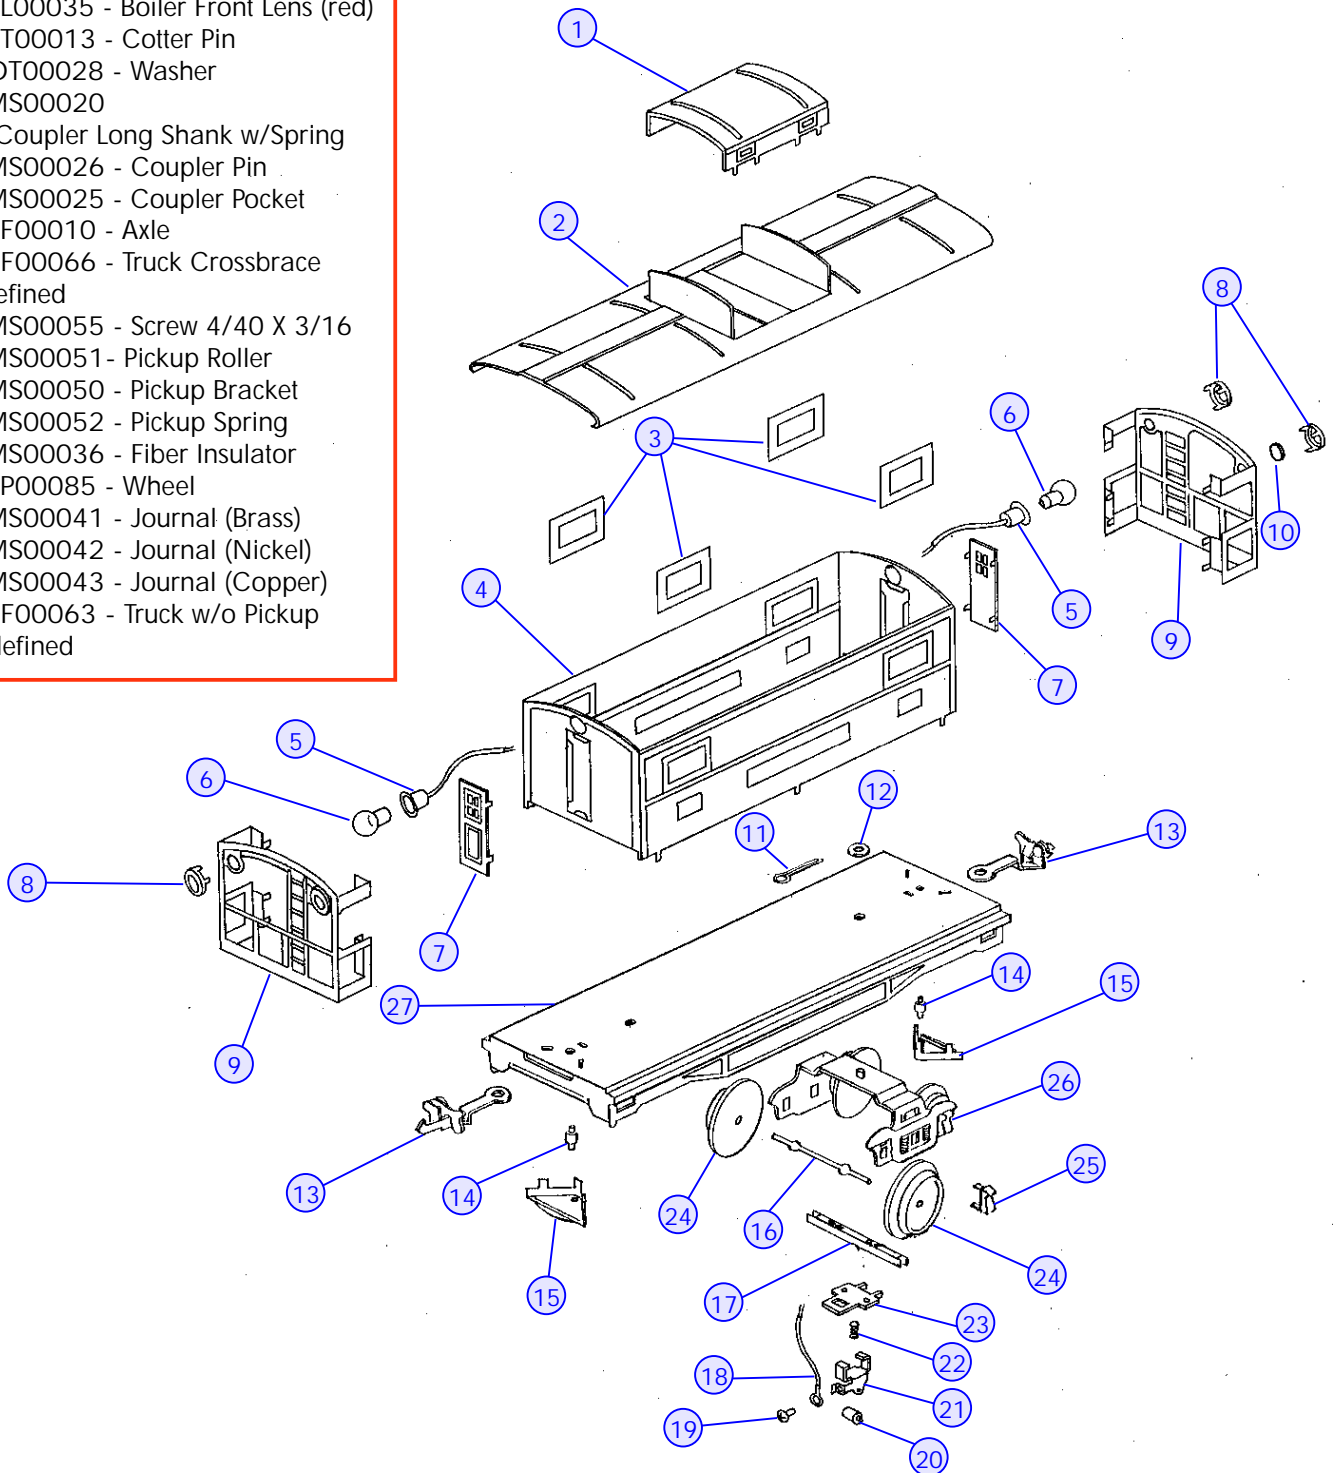

No. 217 Caboose

1. TP-SF00023 - Caboose Cupola
2. TP-SF00022 - Caboose Roof
3. TP-SF00069 - Window (Brass)
4. Undefined
5. TP-MS00045 - Lamp Socket
6. TP-MS00016 - Bulb
7. TP-SF00087 - Door
8. TP-MS00046 - Marker Light (Brass)
9. TP-MS00047 - Marker Light (Nickel)
9. TP-SF00024 - Caboose Rail (Brass)
10. TP-SL00035 - Boiler Front Lens (red)
11. TP-ST00013 - Cotter Pin
12. TP-OT00028 - Washer
13. TP-MS00020
  Coupler Long Shank w/Spring
14. TP-MS00026 - Coupler Pin
15. TP-MS00025 - Coupler Pocket
16. TP-SF00010 - Axle
17. TP-SF00066 - Truck Crossbrace
18. Undefined
19. TP-MS00055 - Screw 4/40 X 3/16
20. TP-MS00051 - Pickup Roller
21. TP-MS00050 - Pickup Bracket
22. TP-MS00052 - Pickup Spring
23. TP-MS00036 - Fiber Insulator
24. TP-SP00085 - Wheel
25. TP-MS00041 - Journal (Brass)
27. TP-MS00042 - Journal (Nickel)
28. TP-MS00043 - Journal (Copper)
26. TP-SF00063 - Truck w/o Pickup
27. Undefined